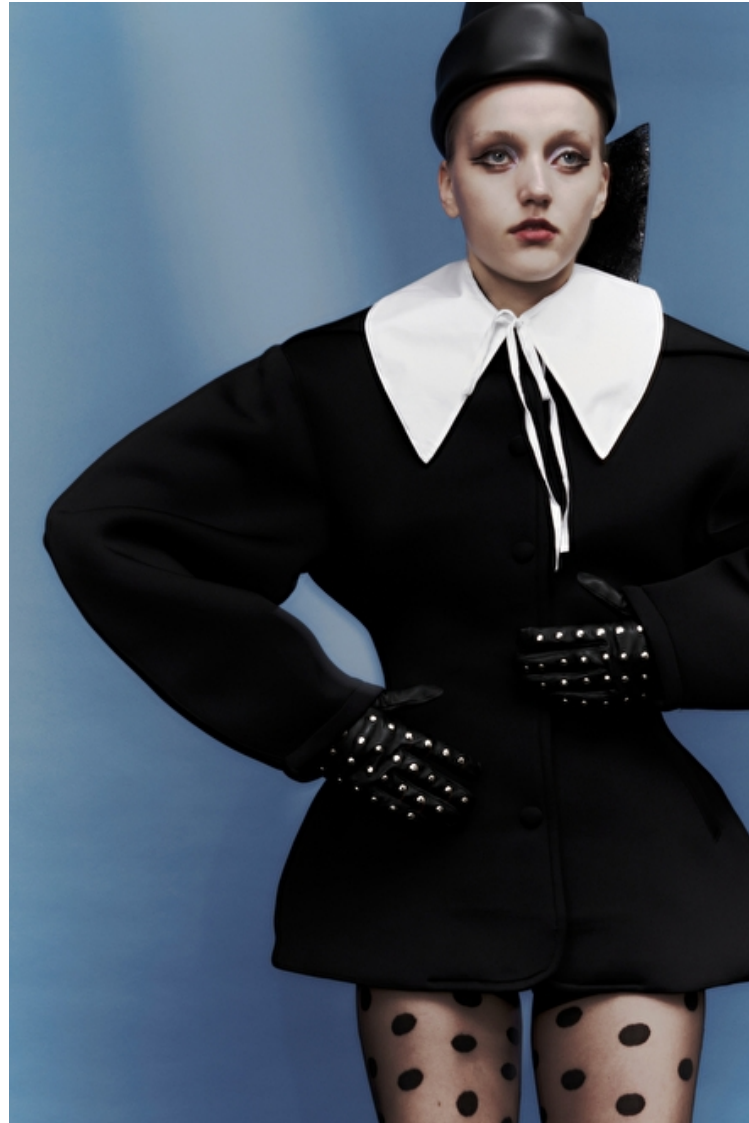

Bust 81cm / 32"

Waist 68cm / 27"

Hips 96cm / 38"

Shoes EU/US/UK 39 / 8 / 6

Eyes Blue

Hair Blond

Select

MODEL MANAGEMENT