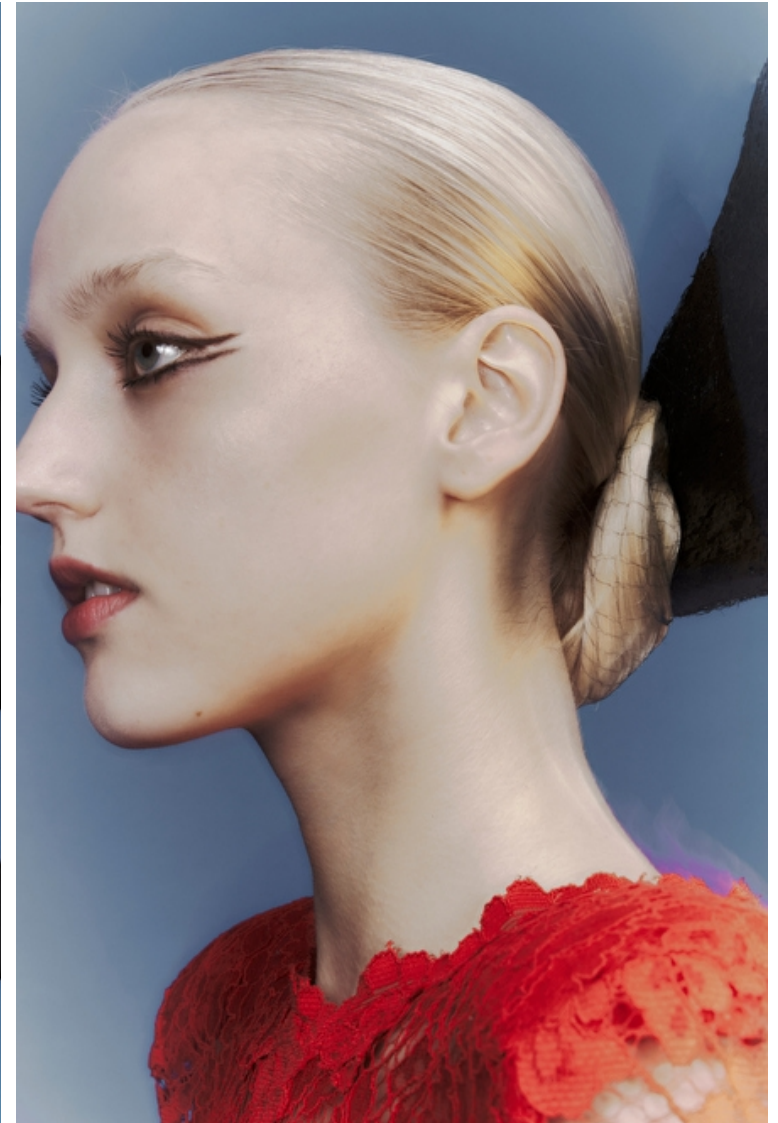

Bust 81cm / 32"

Waist 68cm / 27"

Hips 96cm / 38"

Shoes EU/US/UK 39 / 8 / 6

Eyes Blue

Hair Blond

Select

MODEL MANAGEMENT