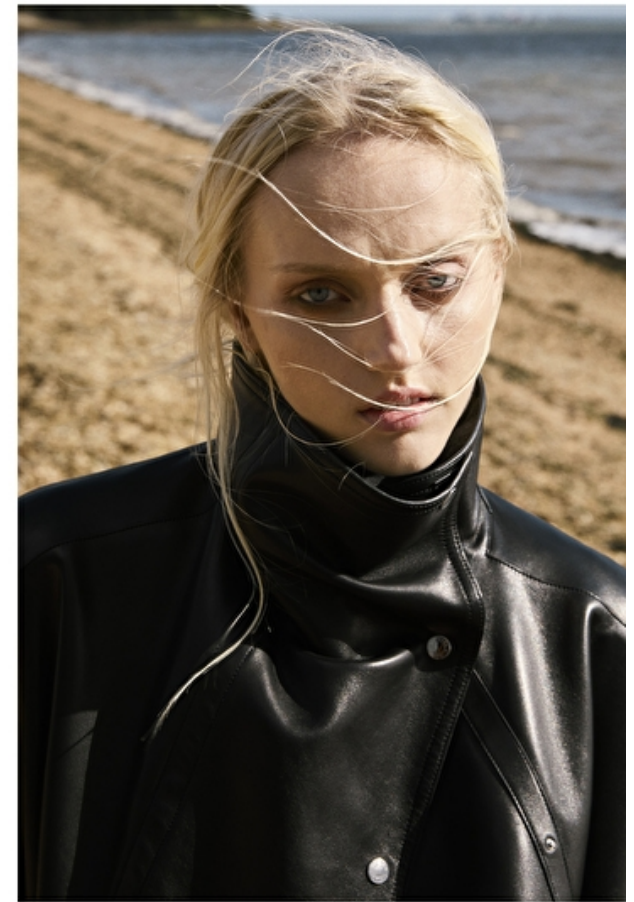

Coat, HERMÈS