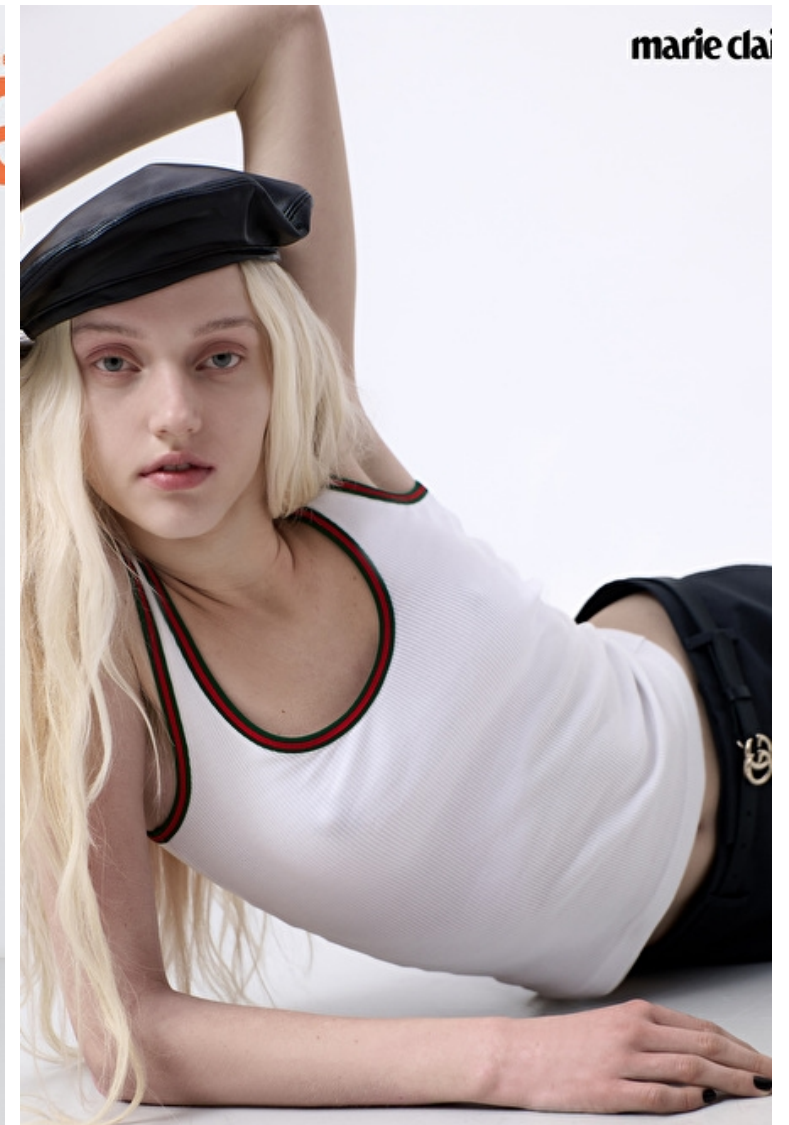

Annija Duma

Height 180cm / 5' 11.0"

Bust 81cm / 32"

Waist 68cm / 27"

Hips 96cm / 38"

Shoes EU/US/UK 39 / 8 / 6

Eyes Blue

Hair Blond