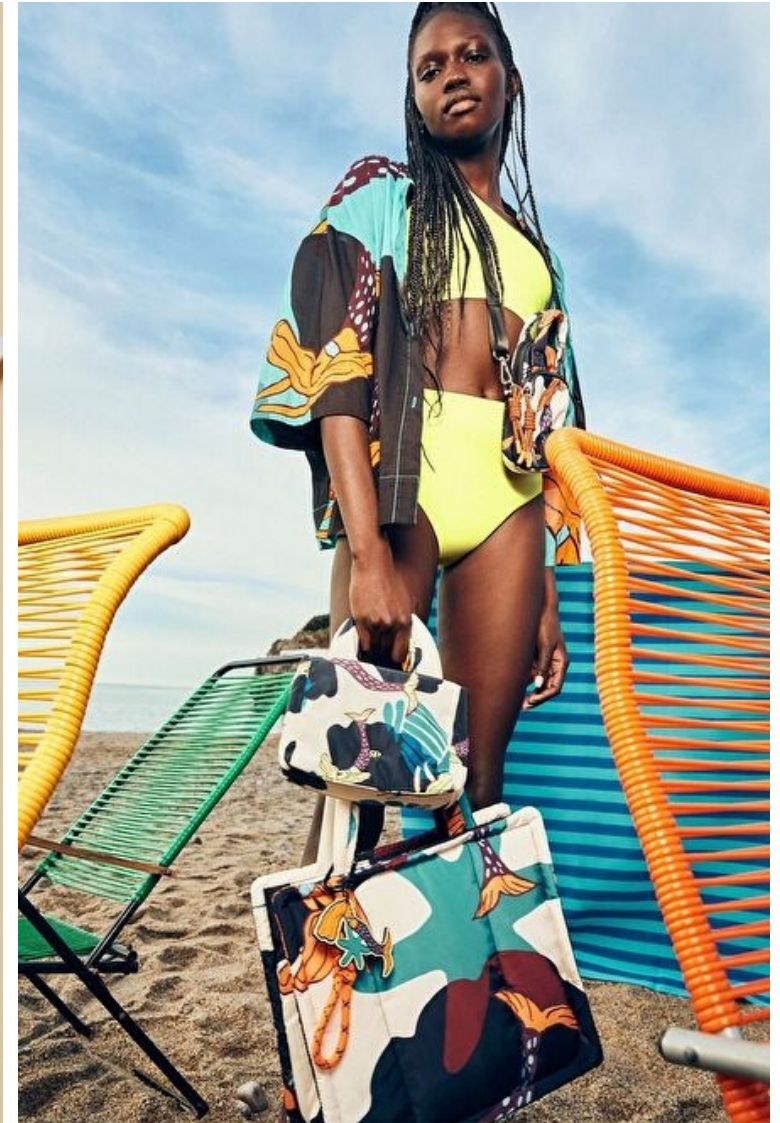

Bust 82cm / 32.5"

Waist 61cm / 24"

Hips 86cm / 34"

Shoes EU/US/UK 40.5 / 9.5 / 7

Eyes Black

Hair Black

Select

MODEL MANAGEMENT