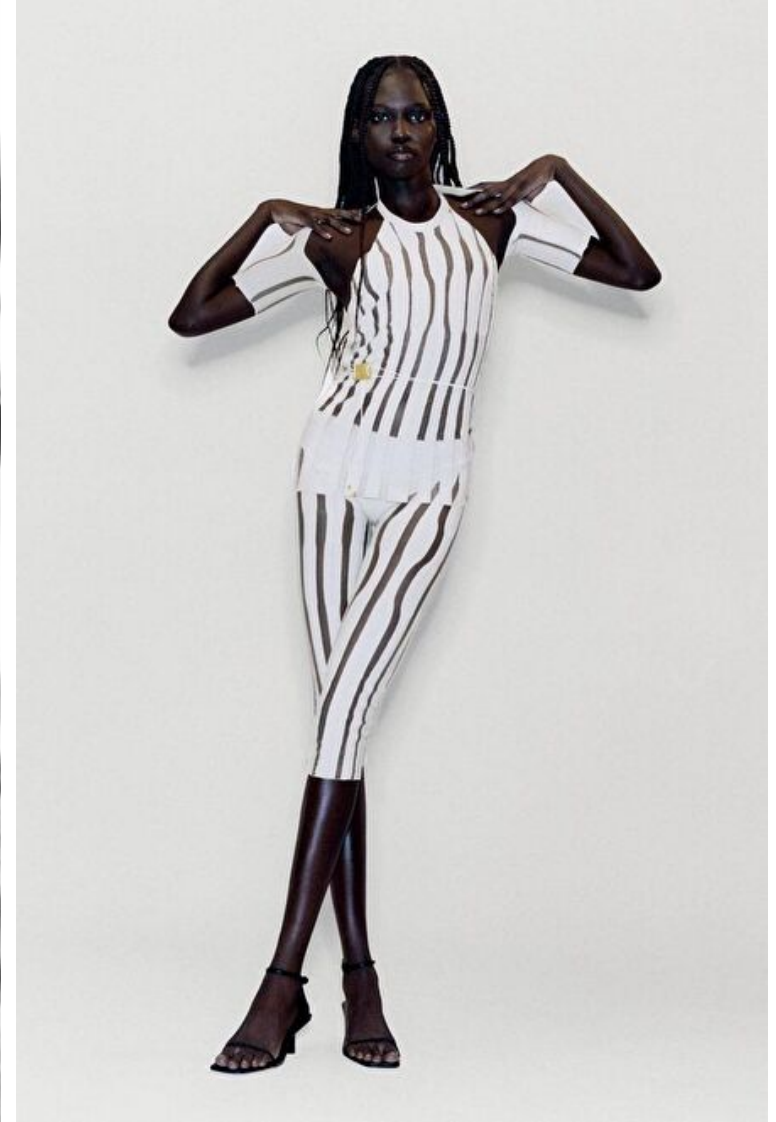

## Anok

Height 175cm / 5' 9.0"

Bust 82cm / 32.5"

Waist 59cm / 23"

Hips 86cm / 34"

Shoes EU/US/UK 40.5 / 9.5 / 7

Eyes Black

Hair Black