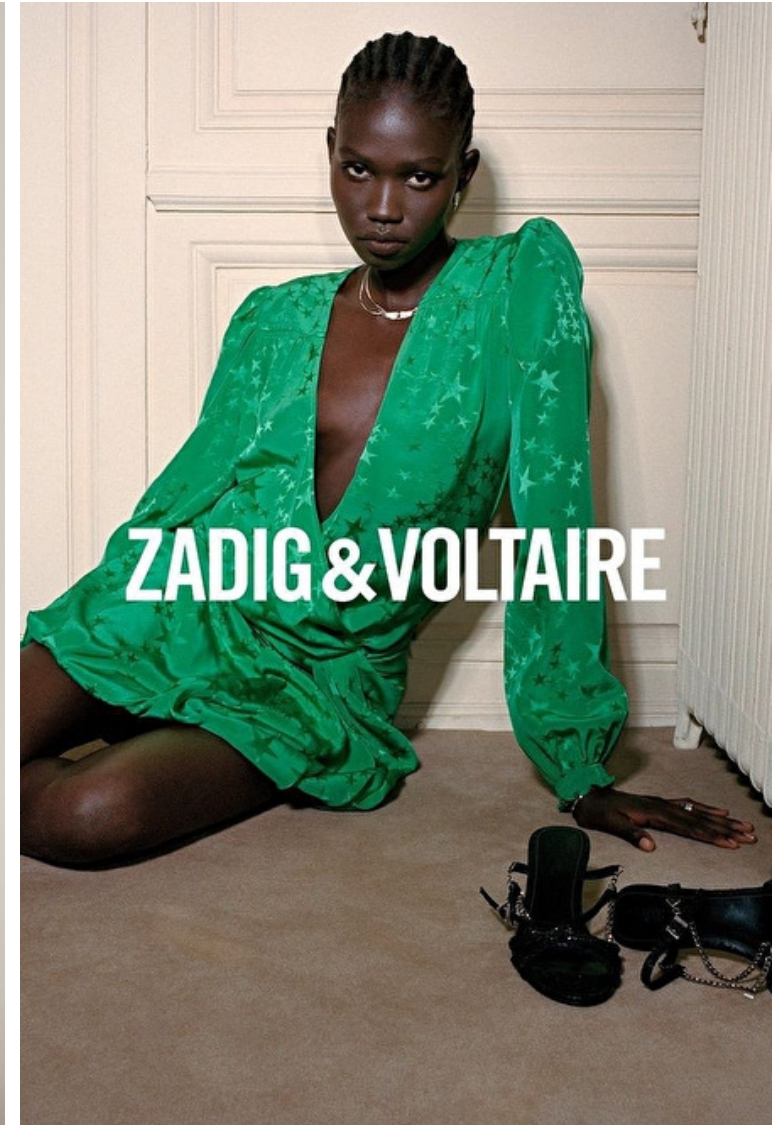

Height 175cm / 5' 9.0"

Bust 82cm / 32.5"

Waist 61cm / 24"

Hips 86cm / 34"

Shoes EU/US/UK 40.5 / 9.5 / 7

Eyes Black

Hair Black

Select