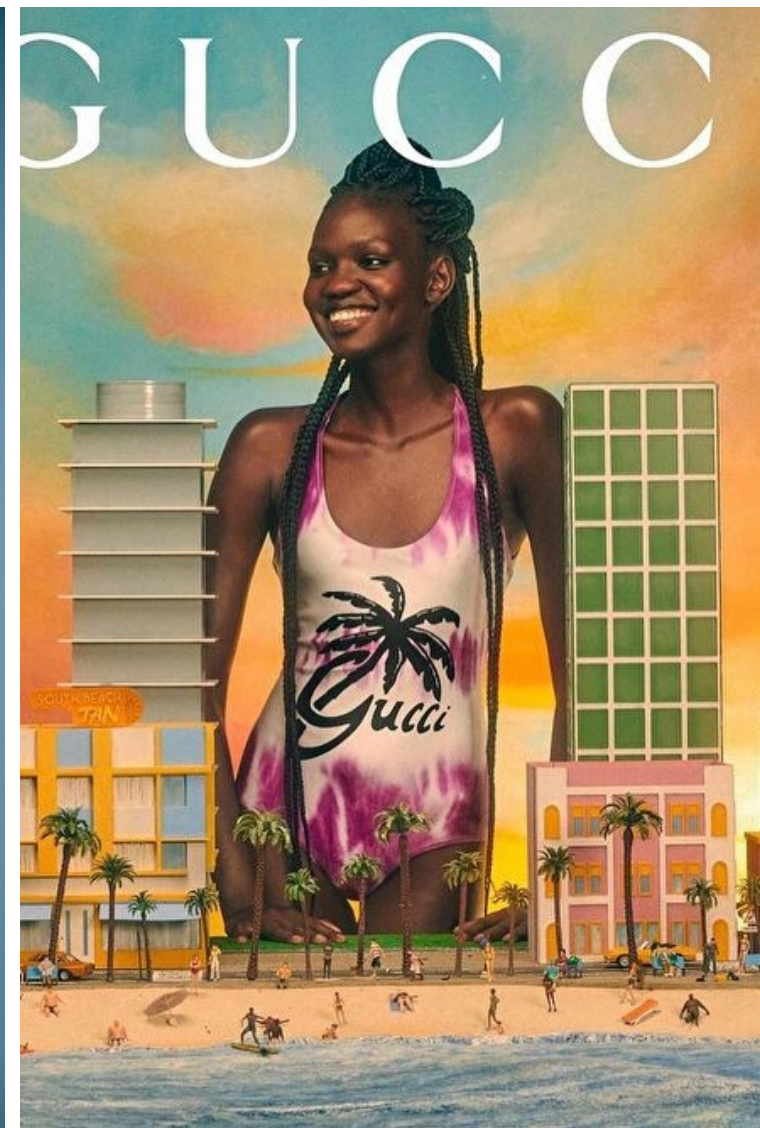

Bust 82cm / 32.5"

Waist 61cm / 24"

Hips 86cm / 34"

Shoes EU/US/UK 40.5 / 9.5 / 7

Eyes Black

Hair Black

Select

MODEL MANAGEMENT