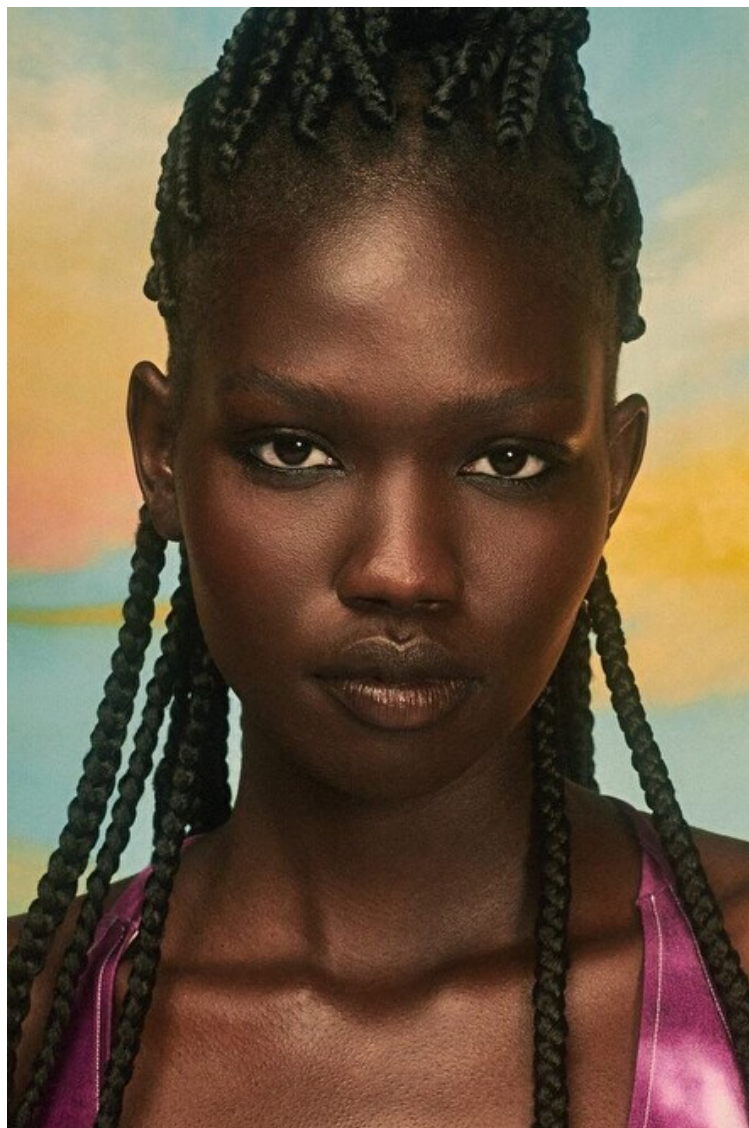

## Anok

Height 175cm / 5' 9.0"

Bust 82cm / 32.5"

Waist 59cm / 23"

Hips 86cm / 34"

Shoes EU/US/UK 40.5 / 9.5 / 7

Eyes Black

Hair Black