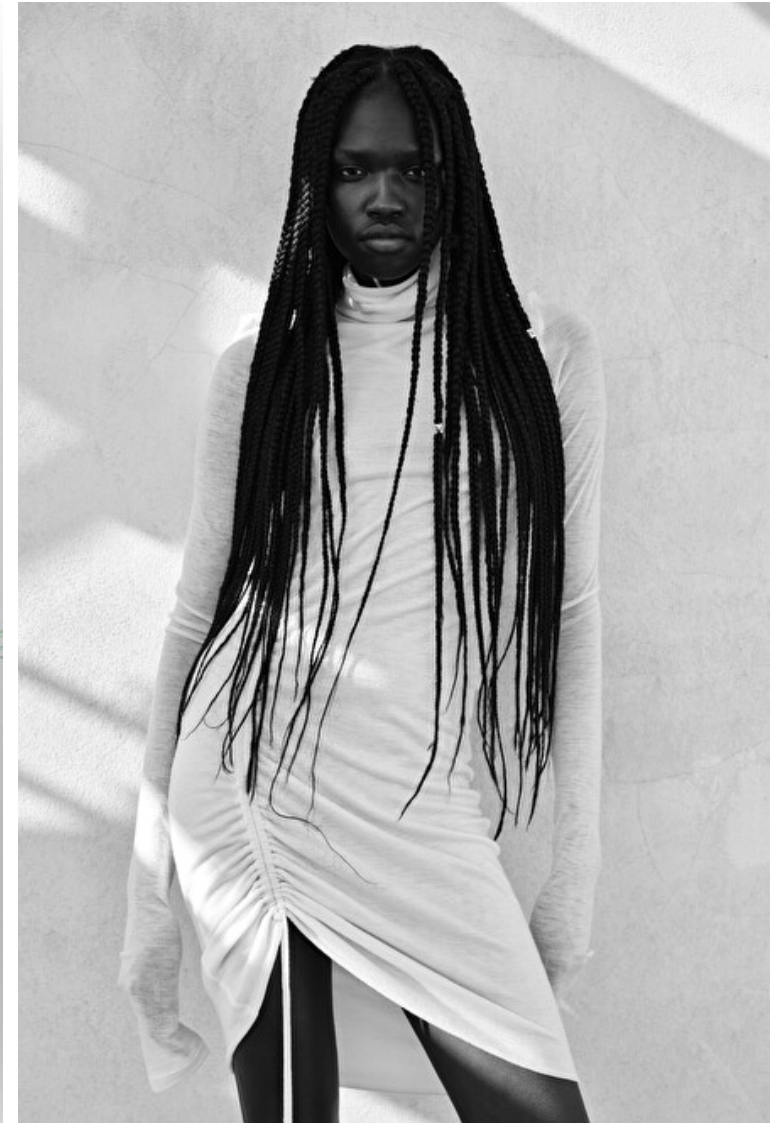

## Anok

Height 175cm / 5' 9.0"

Bust 82cm / 32.5"

Waist 59cm / 23"

Hips 86cm / 34"

Shoes EU/US/UK 40.5 / 9.5 / 7

Eyes Black

Hair Black