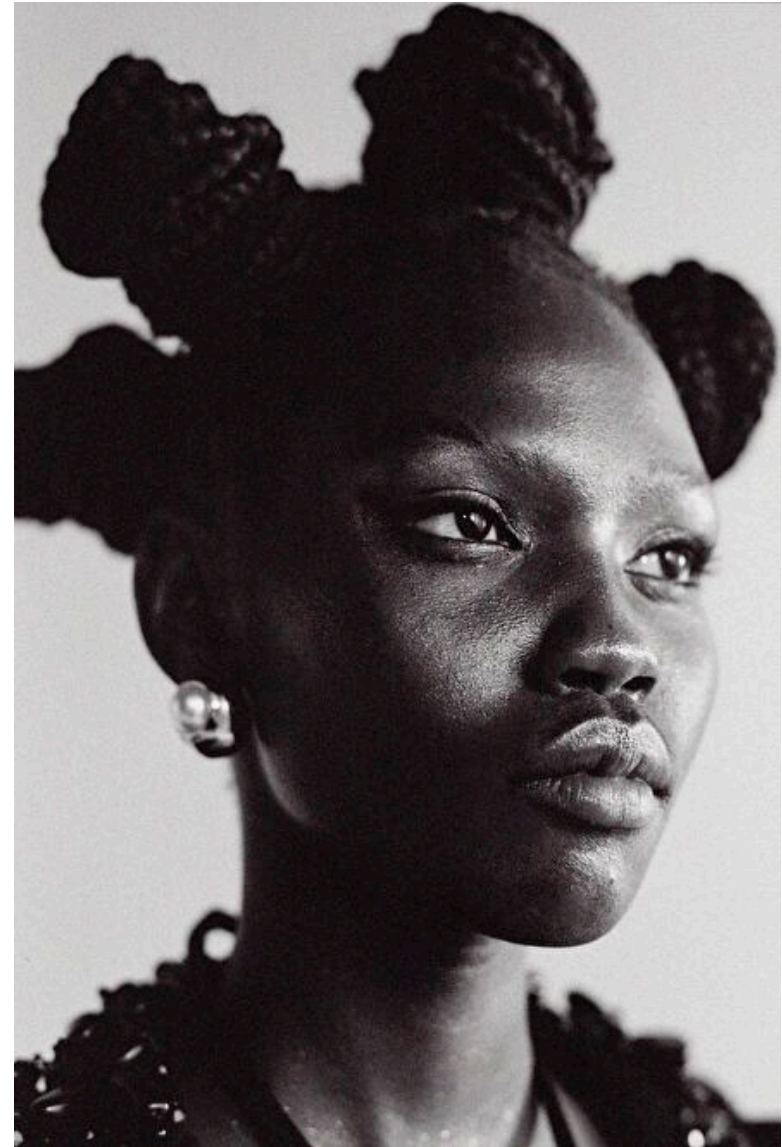

## Anok

Height 175cm / 5' 9.0"

Bust 82cm / 32.5"

Waist 59cm / 23"

Hips 86cm / 34"

Shoes EU/US/UK 40.5 / 9.5 / 7

Eyes Black

Hair Black