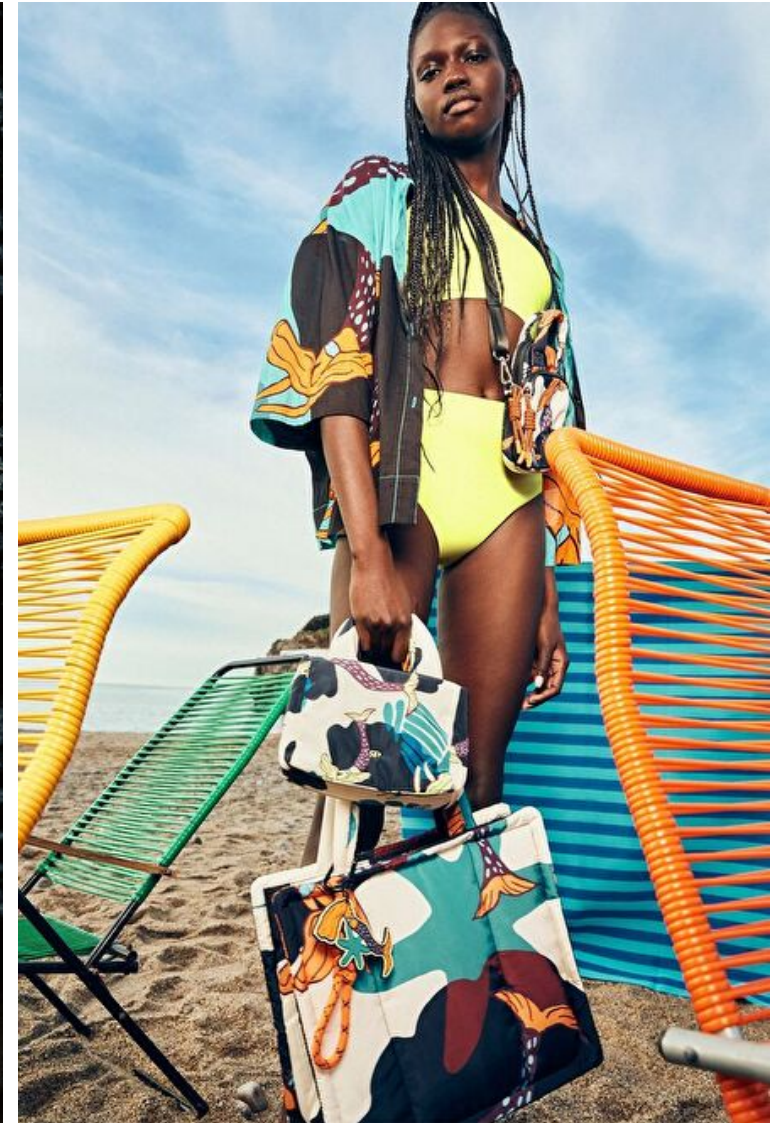

## Anok

Height 175cm / 5' 9.0"

Bust 82cm / 32.5"

Waist 59cm / 23"

Hips 86cm / 34"

Shoes EU/US/UK 40.5 / 9.5 / 7

Eyes Black

Hair Black