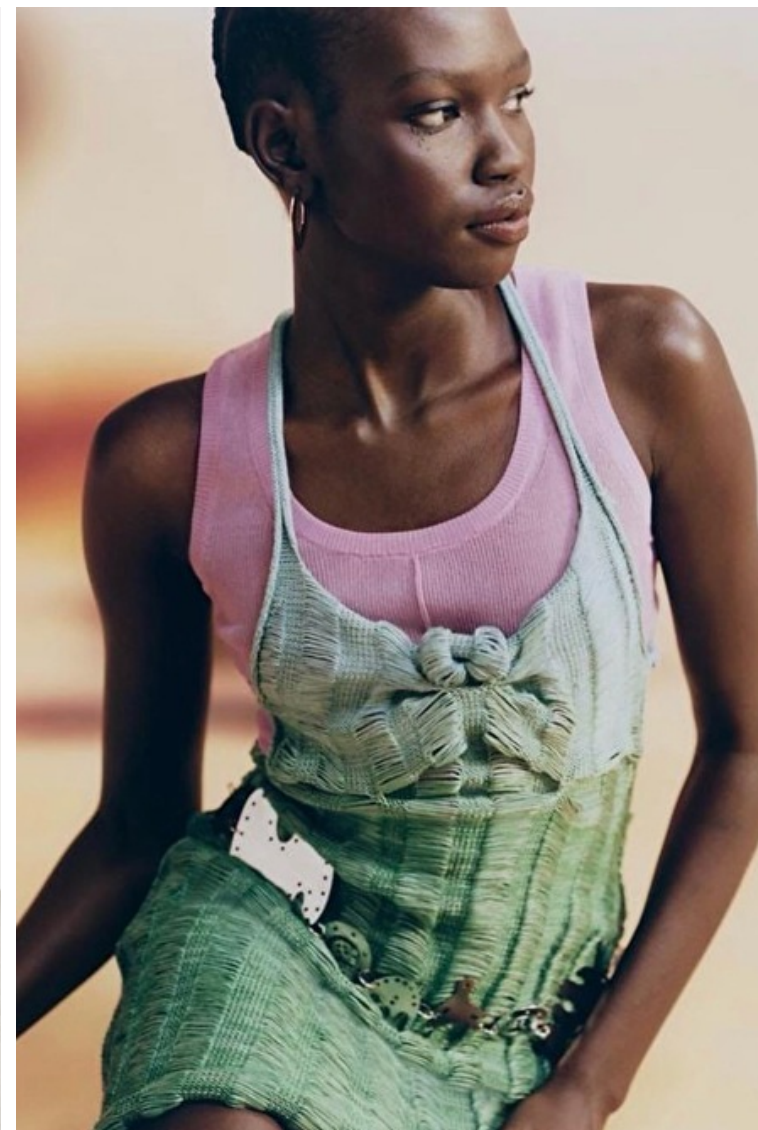

## Anok

Height 175cm / 5' 9.0"

Bust 82cm / 32.5"

Waist 59cm / 23"

Hips 86cm / 34"

Shoes EU/US/UK 40.5 / 9.5 / 7

Eyes Black

Hair Black