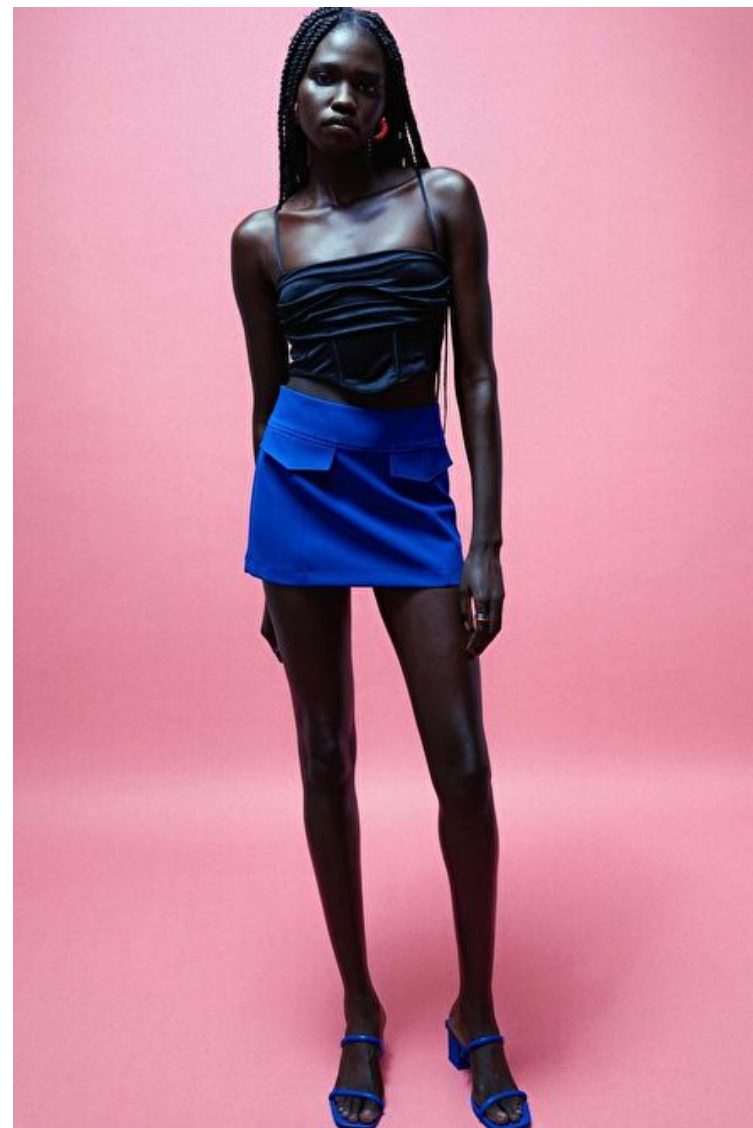

## Anok

Height 175cm / 5' 9.0"

Bust 82cm / 32.5"

Waist 59cm / 23"

Hips 86cm / 34"

Shoes EU/US/UK 40.5 / 9.5 / 7

Eyes Black

Hair Black