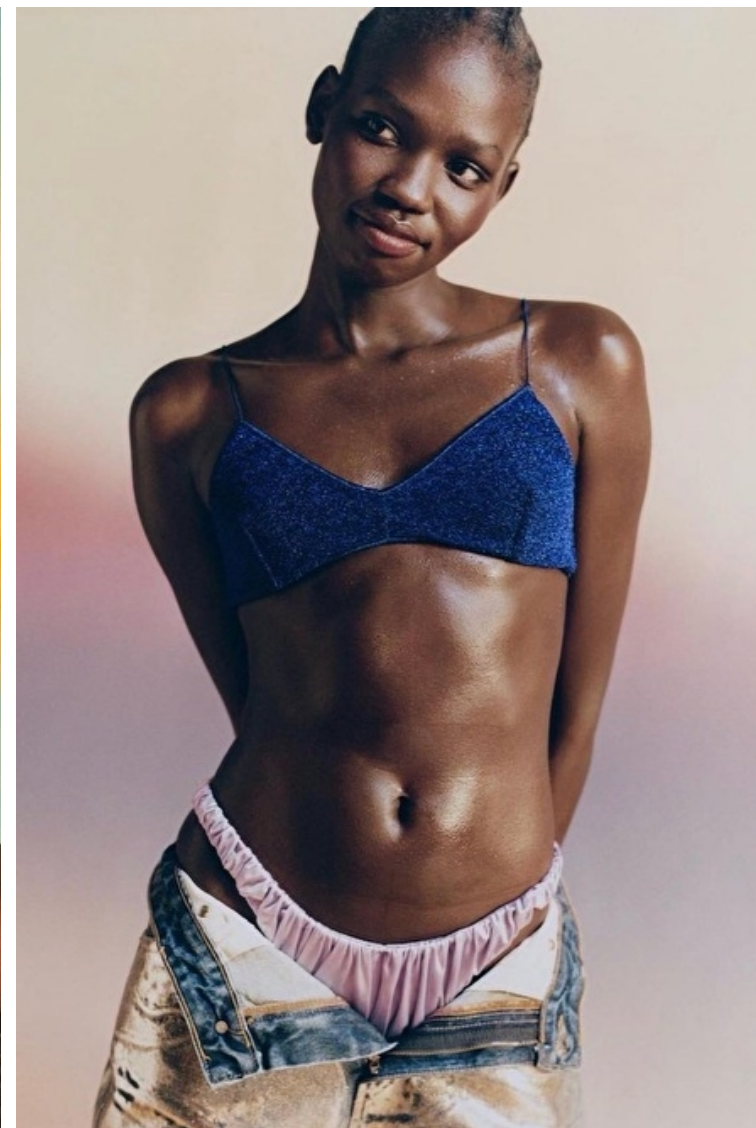

Bust 82cm / 32.5"

Waist 61cm / 24"

Hips 86cm / 34"

Shoes EU/US/UK 40.5 / 9.5 / 7

Eyes Black

Hair Black

Anok

Height 175cm / 5' 9.0"