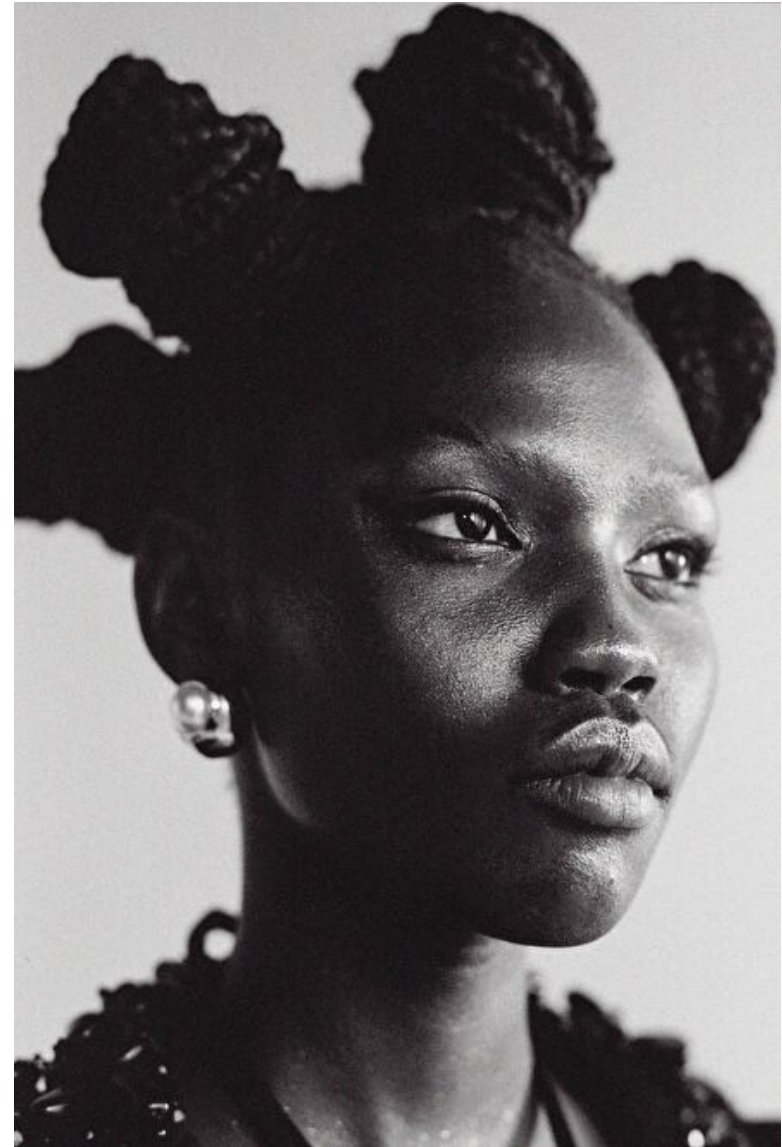

Anok

Height 175cm / 5' 9.0"

Bust 82cm / 32.5"

Waist 61cm / 24"

Hips 86cm / 34"

Shoes EU/US/UK 40.5 / 9.5 / 7

Eyes Black

Hair Black