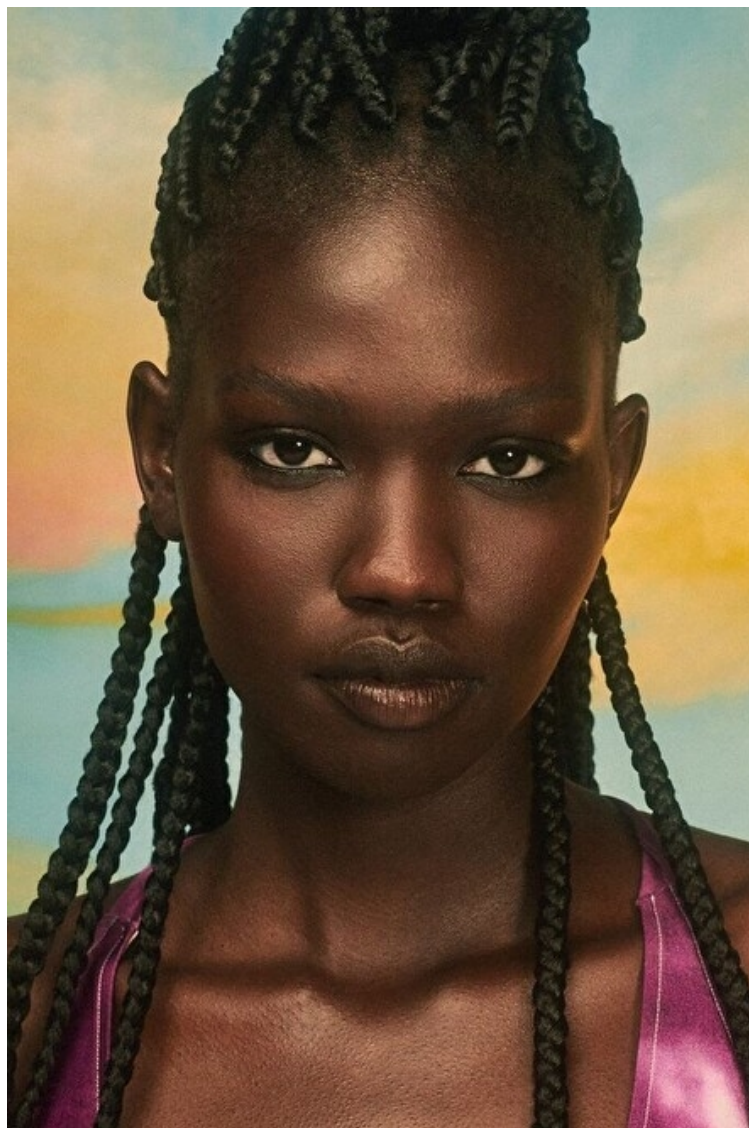

Bust 82cm / 32.5"

Waist 61cm / 24"

Hips 86cm / 34"

Shoes EU/US/UK 40.5 / 9.5 / 7

Eyes Black

Hair Black

Anok

Height 175cm / 5' 9.0"