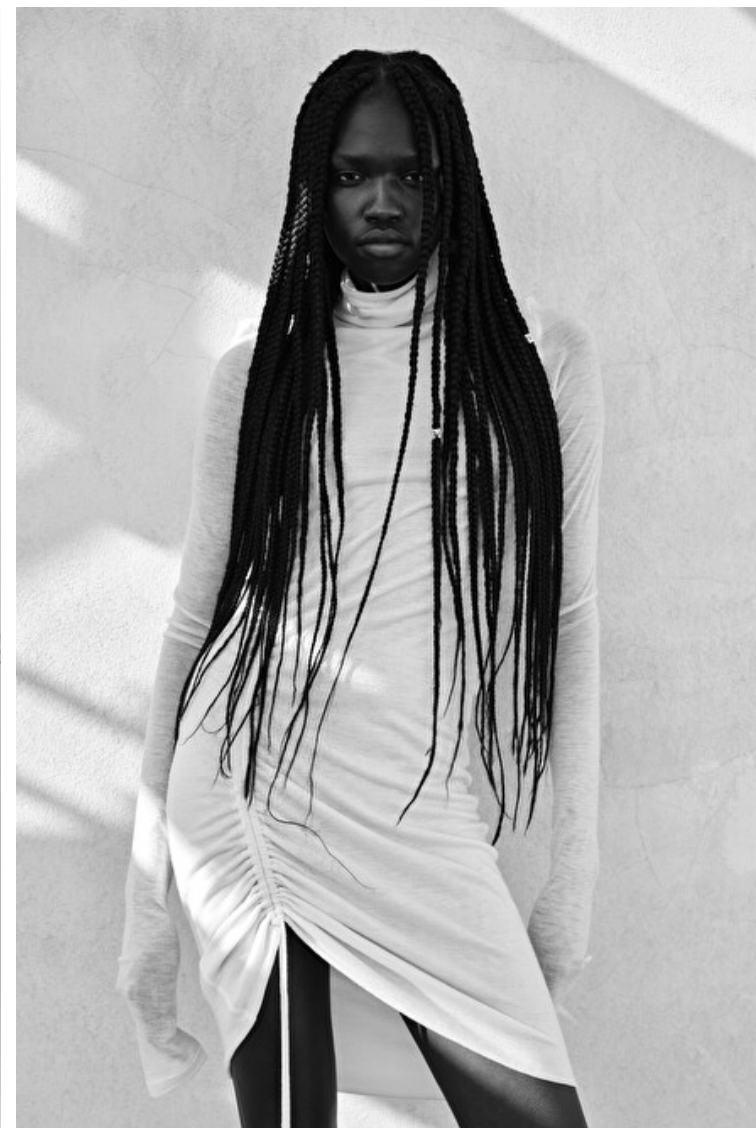

Bust 82cm / 32.5"

Waist 61cm / 24"

Hips 86cm / 34"

Shoes EU/US/UK 40.5 / 9.5 / 7

Eyes Black

Hair Black

Select

MODEL MANAGEMENT