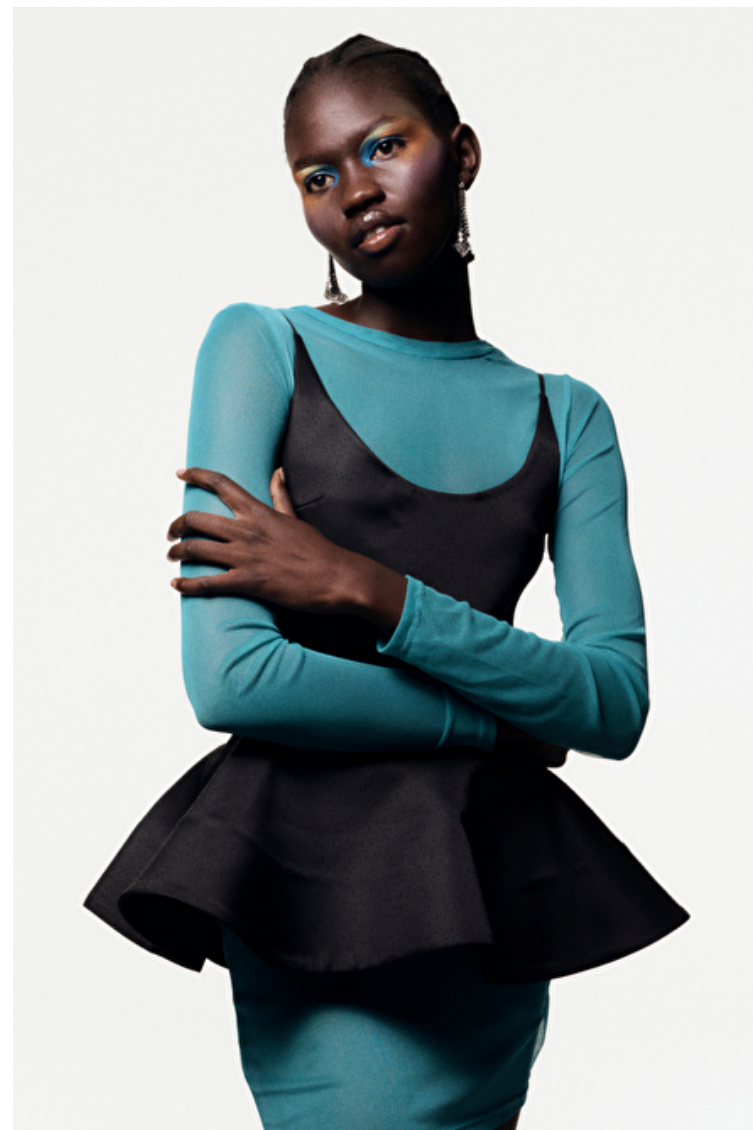

## Anok

Height 175cm / 5' 9.0"

Bust 82cm / 32.5"

Waist 59cm / 23"

Hips 86cm / 34"

Shoes EU/US/UK 40.5 / 9.5 / 7

Eyes Black

Hair Black