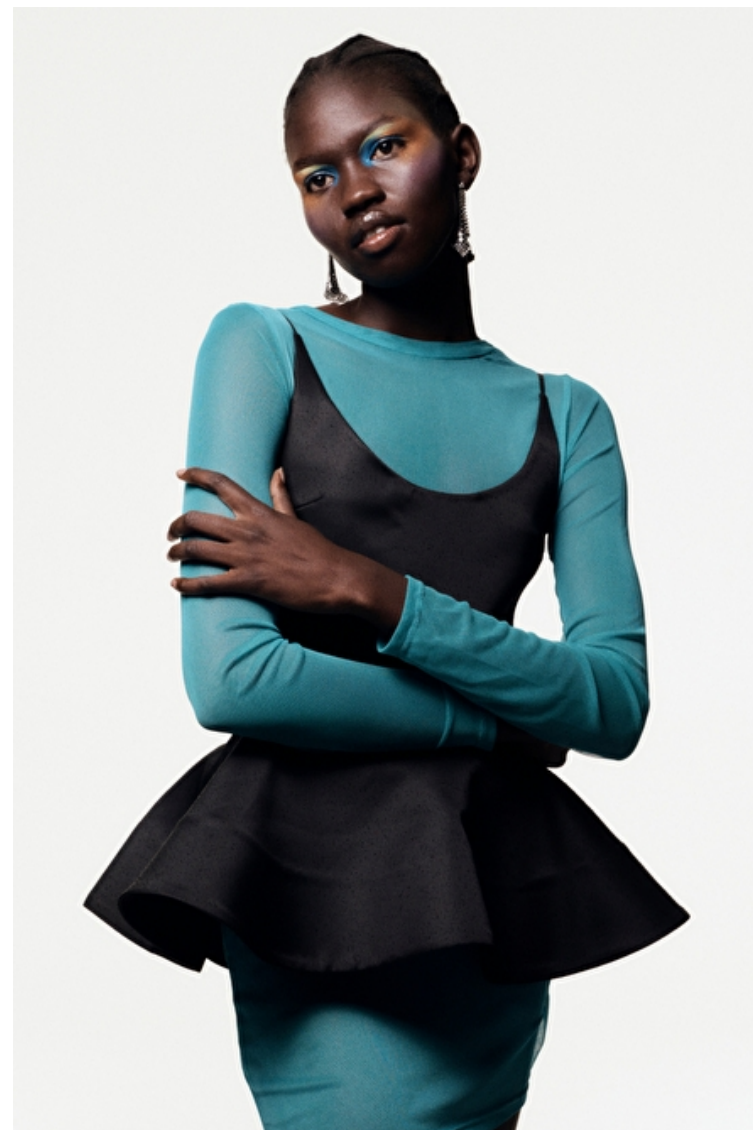

Bust 82cm / 32.5"

Waist 61cm / 24"

Hips 86cm / 34"

Shoes EU/US/UK 40.5 / 9.5 / 7

Eyes Black

Hair Black

Select

MODEL MANAGEMENT