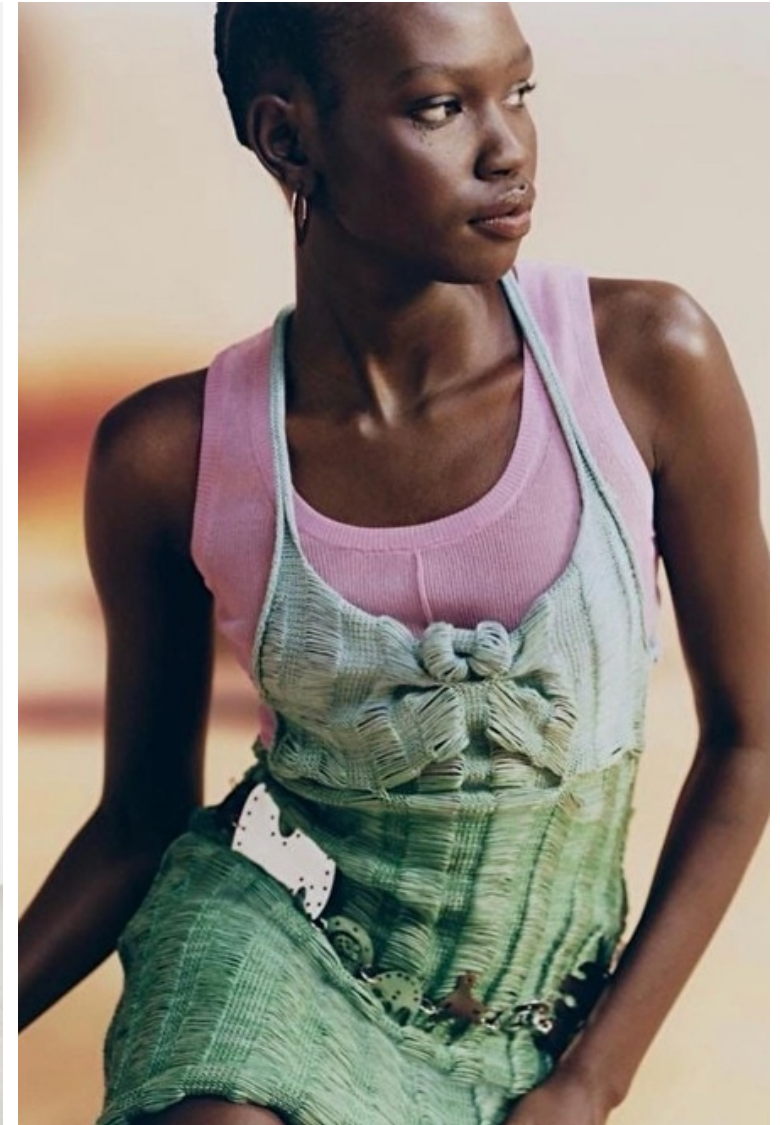

Bust 82cm / 32.5"

Waist 61cm / 24"

Hips 86cm / 34"

Shoes EU/US/UK 40.5 / 9.5 / 7

Eyes Black

Hair Black

Select

MODEL MANAGEMENT