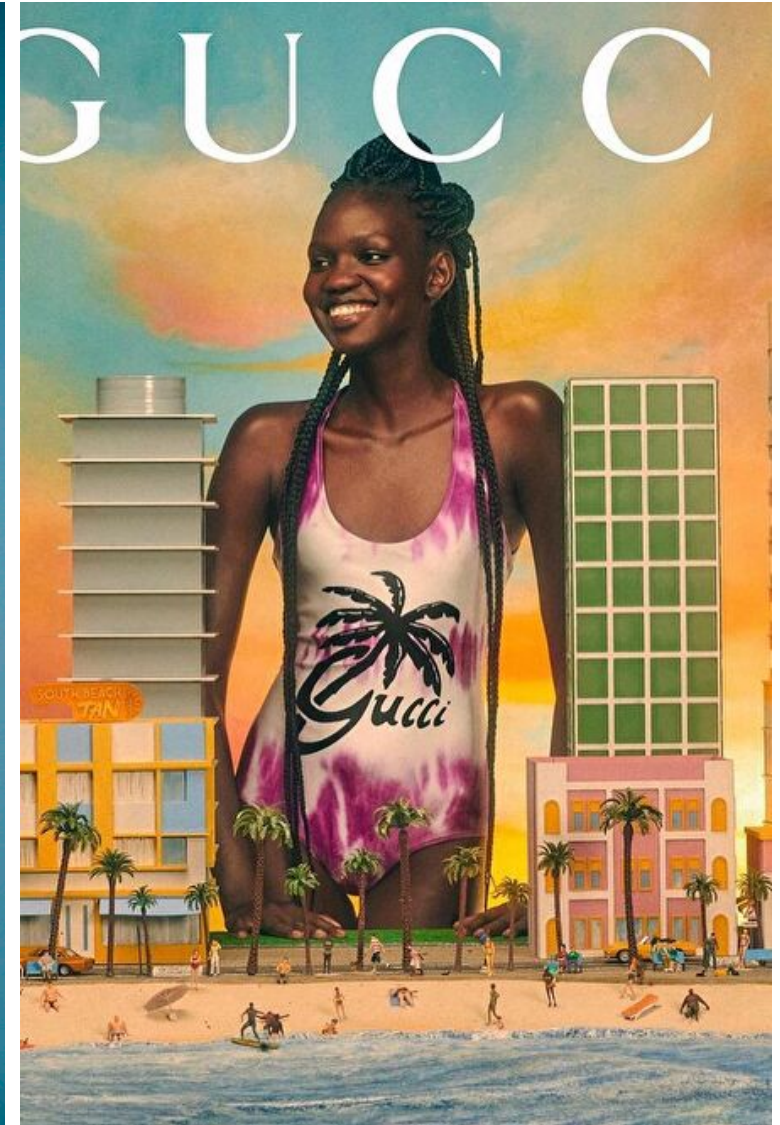

## Anok

Height 175cm / 5' 9.0"

Bust 82cm / 32.5"

Waist 59cm / 23"

Hips 86cm / 34"

Shoes EU/US/UK 40.5 / 9.5 / 7

Eyes Black

Hair Black