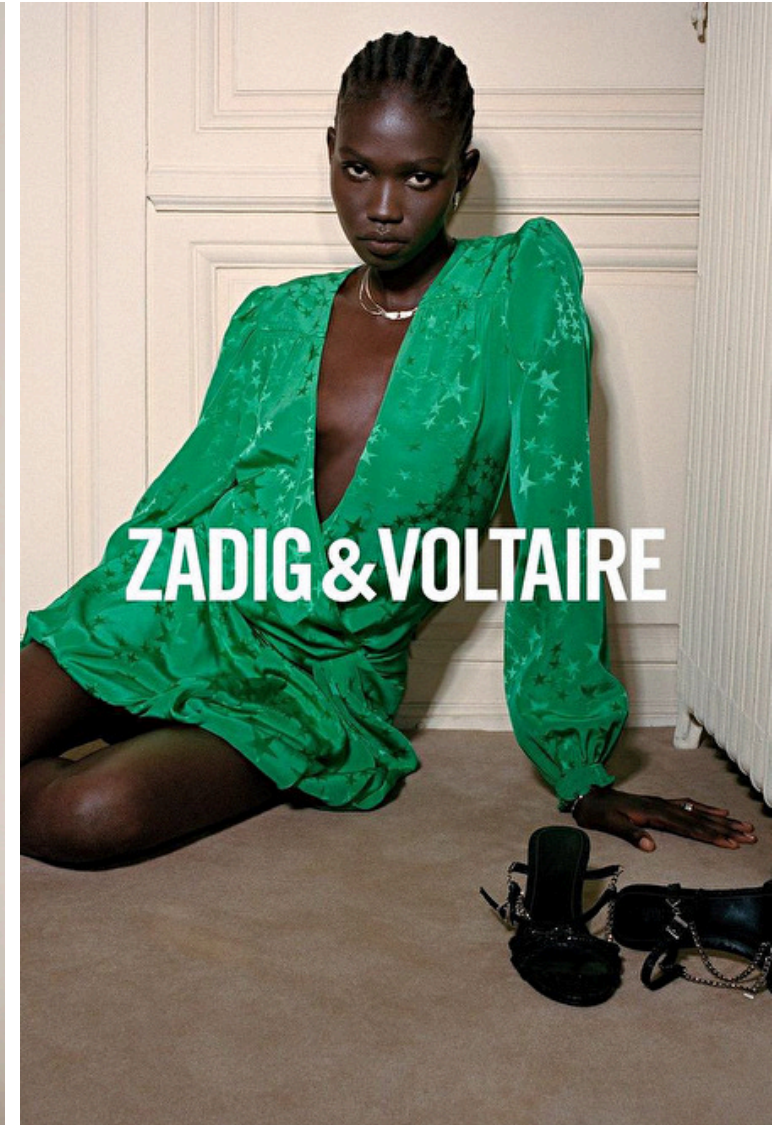

## Anok

Height 175cm / 5' 9.0"

Bust 82cm / 32.5"

Waist 59cm / 23"

Hips 86cm / 34"

Shoes EU/US/UK 40.5 / 9.5 / 7

Eyes Black

Hair Black