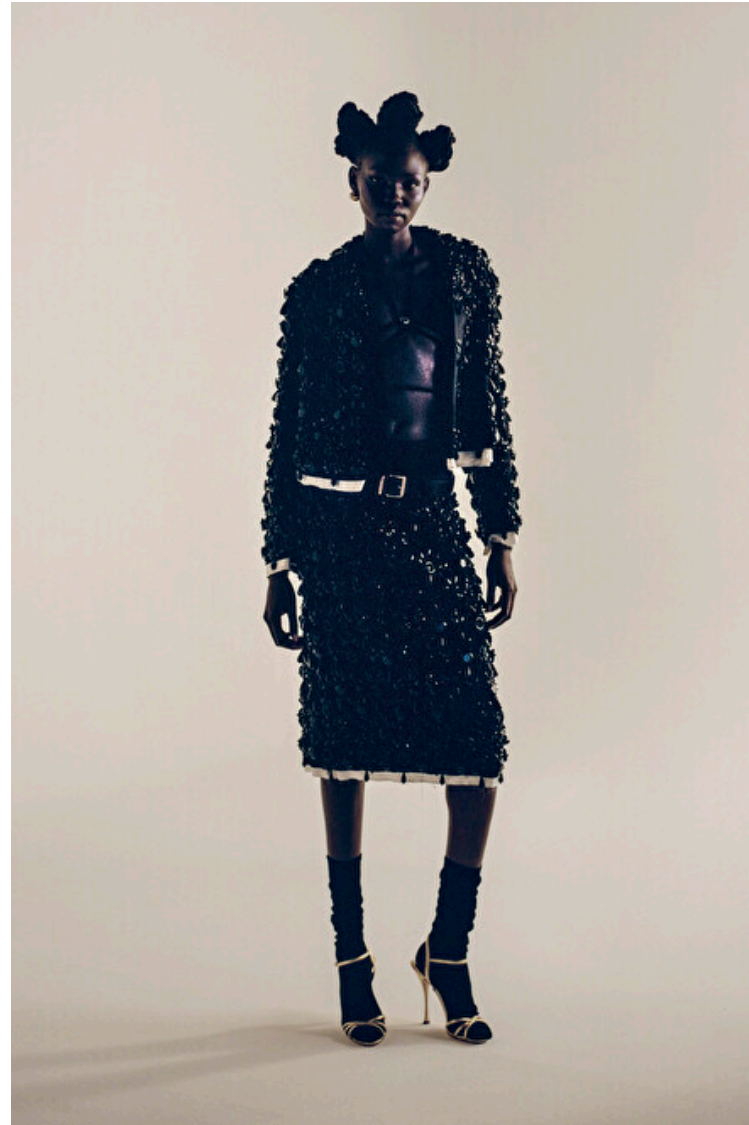

## Anok

Height 175cm / 5' 9.0"

Bust 82cm / 32.5"

Waist 59cm / 23"

Hips 86cm / 34"

Shoes EU/US/UK 40.5 / 9.5 / 7

Eyes Black

Hair Black