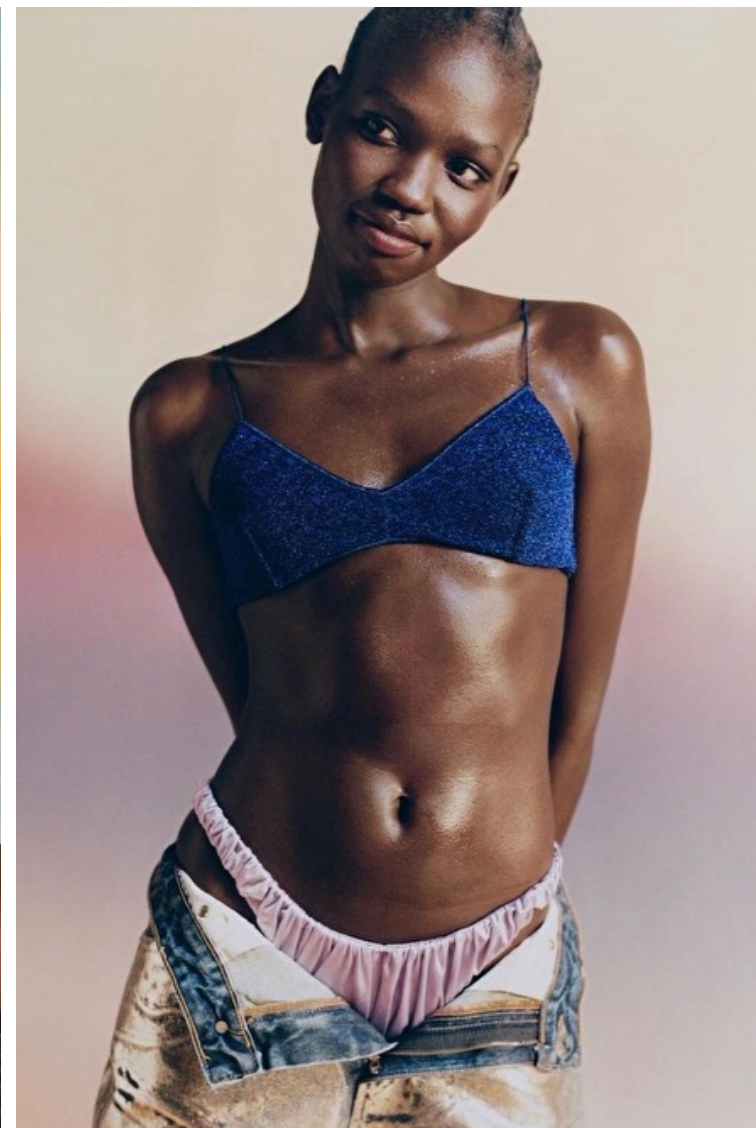

## Anok

Height 175cm / 5' 9.0"

Bust 82cm / 32.5"

Waist 59cm / 23"

Hips 86cm / 34"

Shoes EU/US/UK 40.5 / 9.5 / 7

Eyes Black

Hair Black