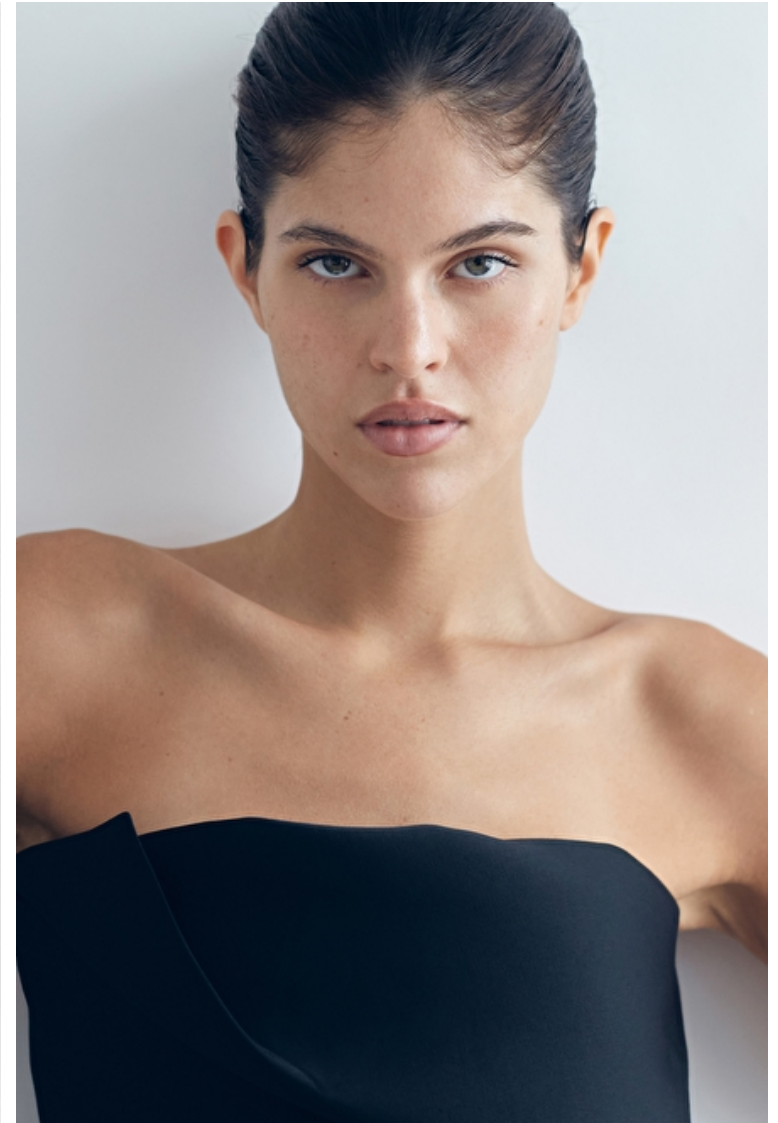

Select

MODEL MANAGEMENT

Via Giorgio Washington, 2, Milano, 20146, Lombardia, Italy

Phone: +39 02 89658300 Fax: +39 02 89658398 Email: info.milano@selectmodel.com Website: <https://www.selectmodel.com/>

ANYA CAMPS

Height 180cm / 5' 11.0"

Bust 81cm / 32"

Waist 57cm / 22.5"

Hips 86cm / 34"

Shoes EU/US/UK 39 / 8 / 6

Eyes Green

Hair Brown

Cup C