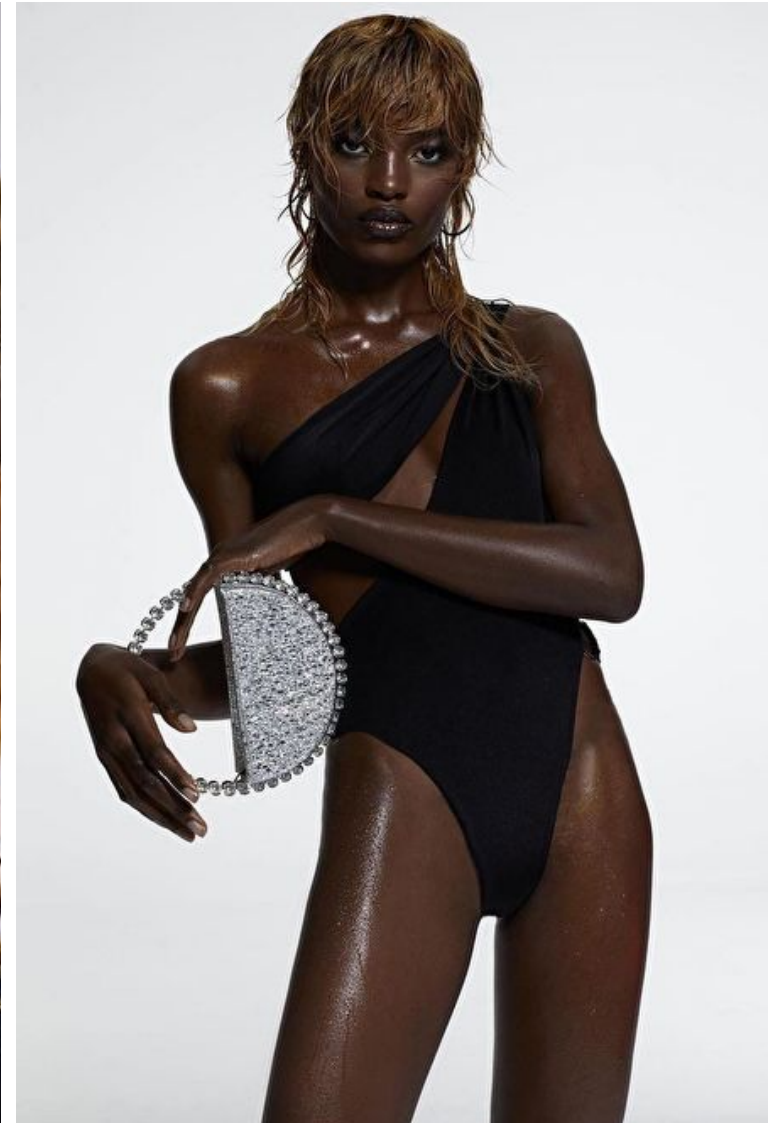

Anya Ekung

Height 181cm / 5' 11.5"

Bust 80cm / 31.5"

Waist 61cm / 24"

Hips 89cm / 35"

Shoes EU/US/UK 40.5 / 9.5 / 7

Hair Dark brown

Eyes Black