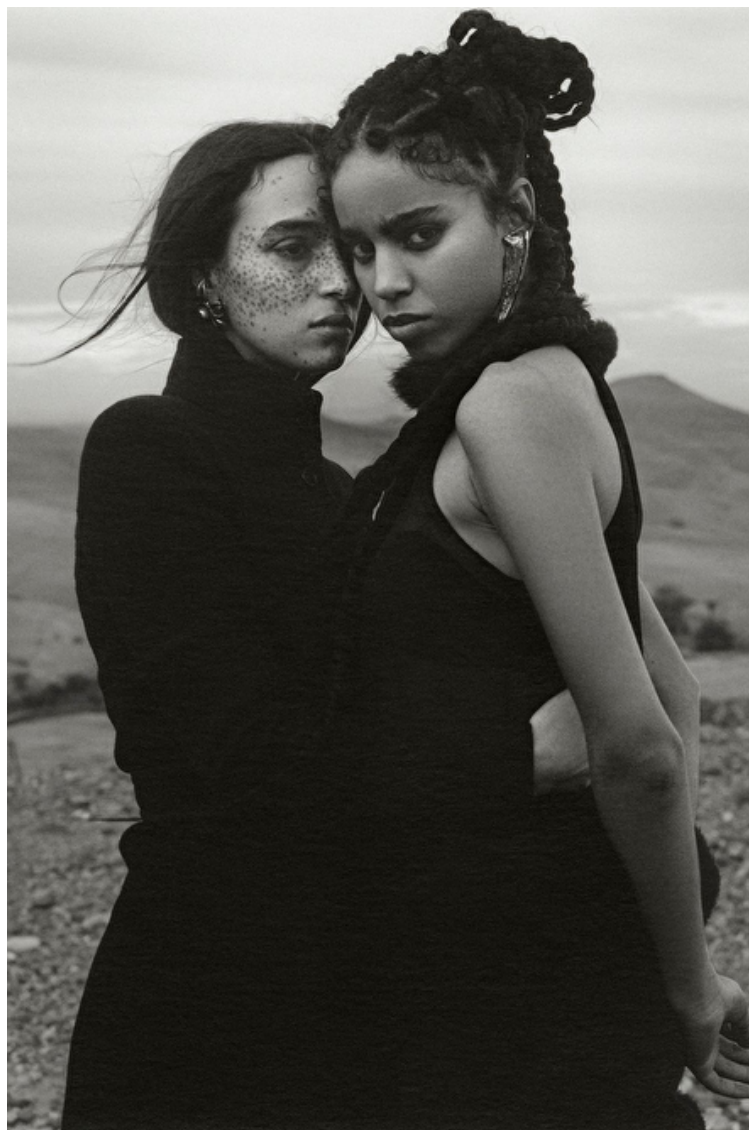

Bust 76cm / 30"

Waist 60cm / 23.5"

Hips 88cm / 34.5"

Shoes EU/US/UK 38 / 7.5 / 5

Eyes Brown

Hair Dark brown

Select

MODEL MANAGEMENT