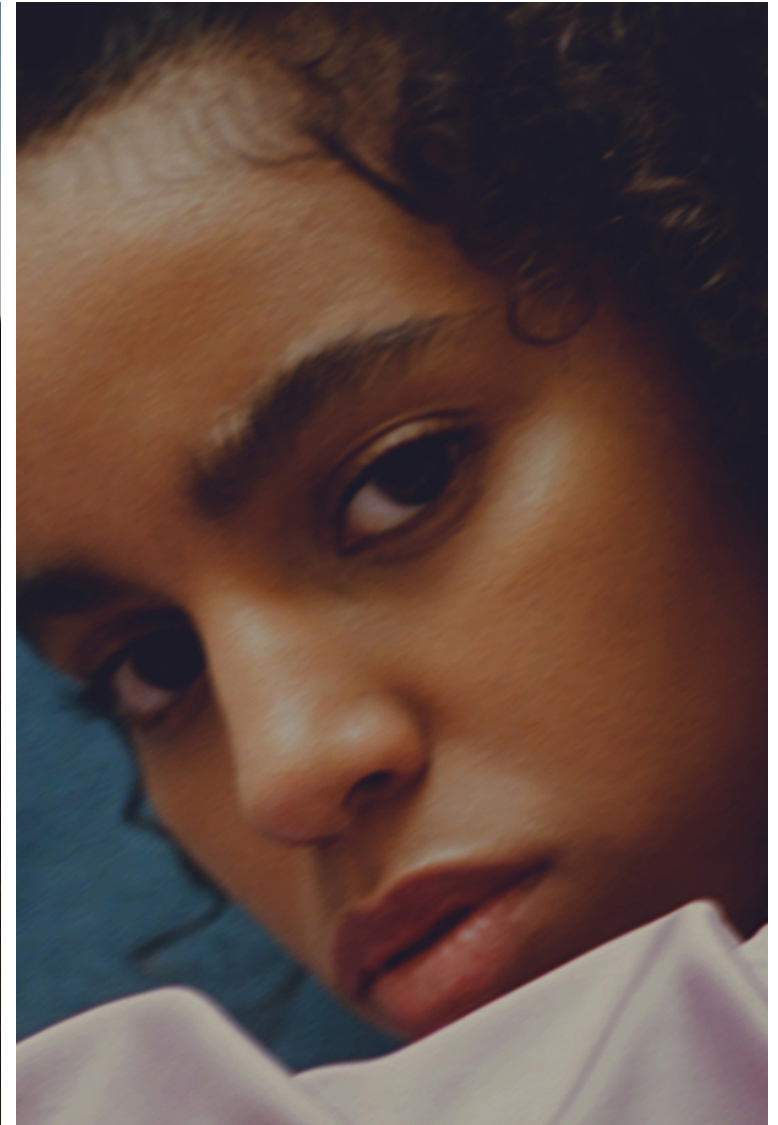

Height 173cm / 5' 8.0"

Bust 76cm / 30"

Waist 60cm / 23.5"

Hips 88cm / 34.5"

Shoes EU/US/UK 38 / 7.5 / 5

Eyes Brown

Hair Dark brown

Select