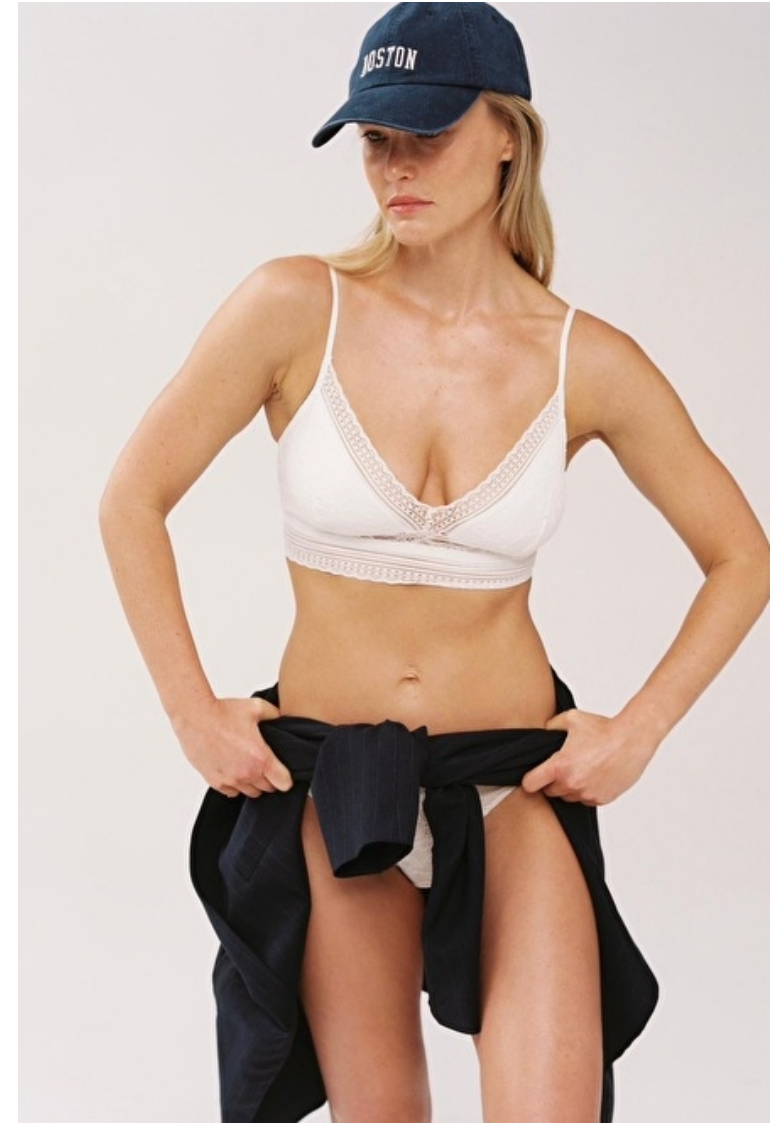

## Bar Refaeli

Height 175cm / 5' 9.0"

Bust 87cm / 34.5"

Waist 61cm / 24"

Hips 89cm / 35"

Shoes EU/US/UK 39 / 8 / 6

Hair Dark blond

Eyes Blue