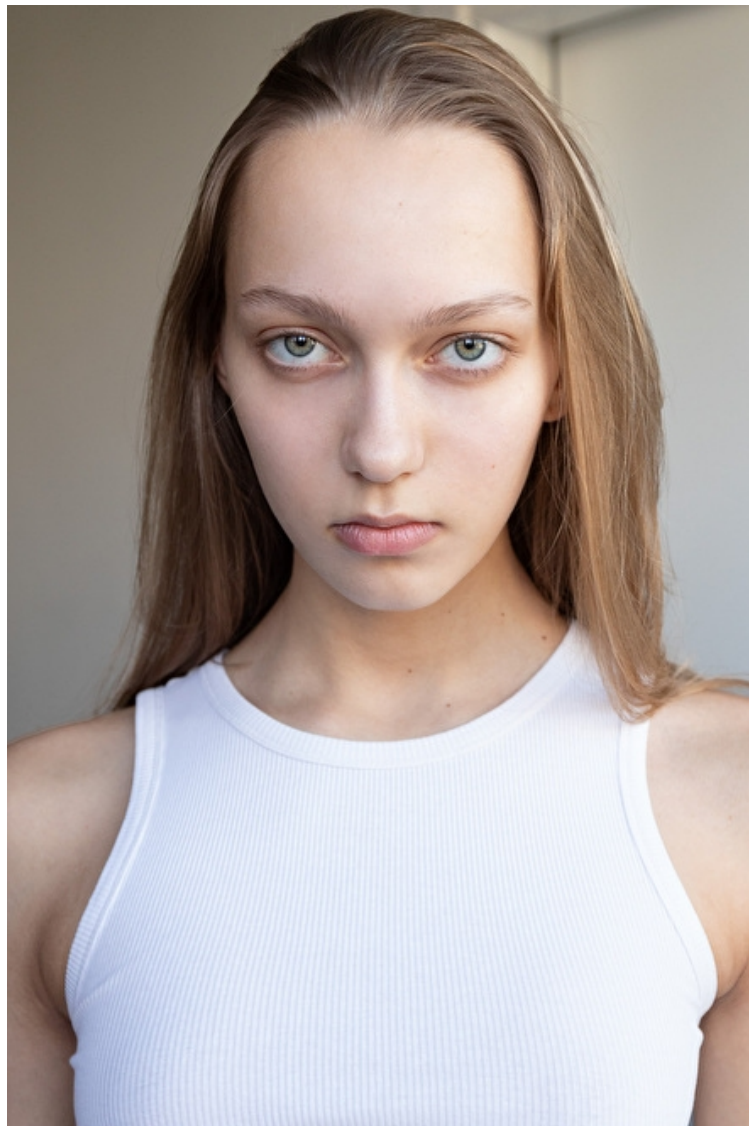

## Beatrice Balsyte

Height 180cm / 5' 11.0"

Bust 82cm / 32.5"

Waist 62cm / 24.5"

Hips 90cm / 35.5"

Shoes EU/US/UK 40.5 / 9.5 / 7

Eyes Green

Hair Blond