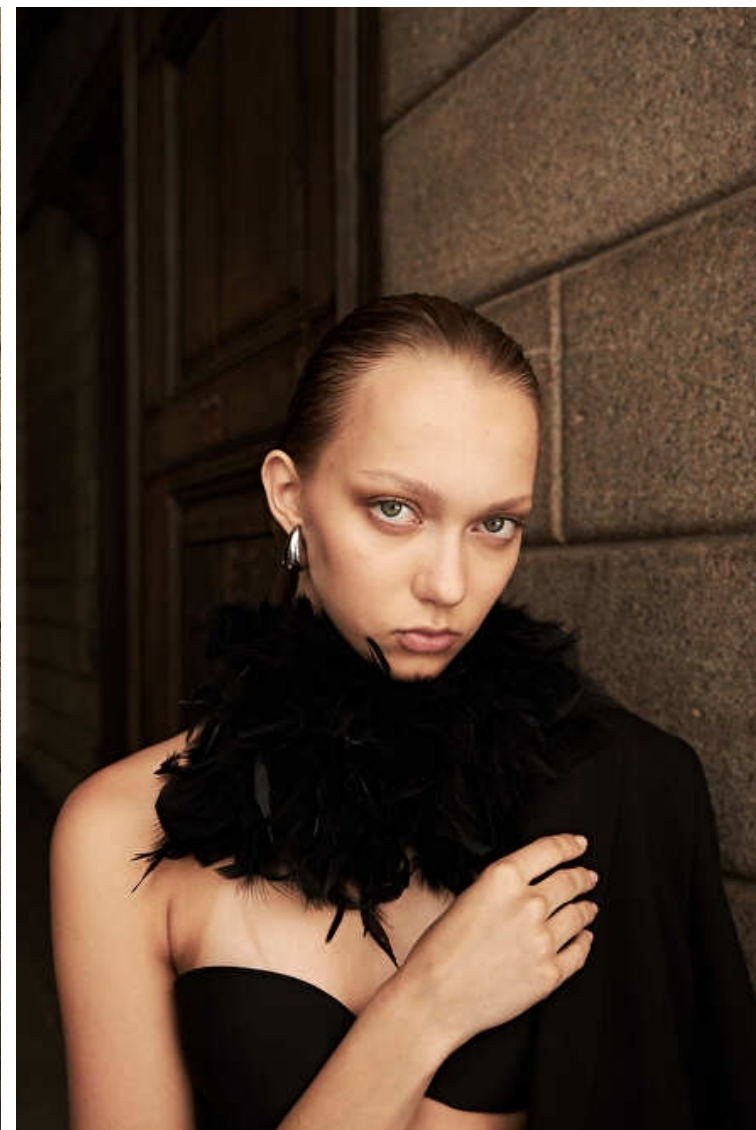

## Beatrice Balsyte

Height 180cm / 5' 11.0"

Bust 82cm / 32.5"

Waist 62cm / 24.5"

Hips 90cm / 35.5"

Shoes EU/US/UK 40.5 / 9.5 / 7

Eyes Green

Hair Blond