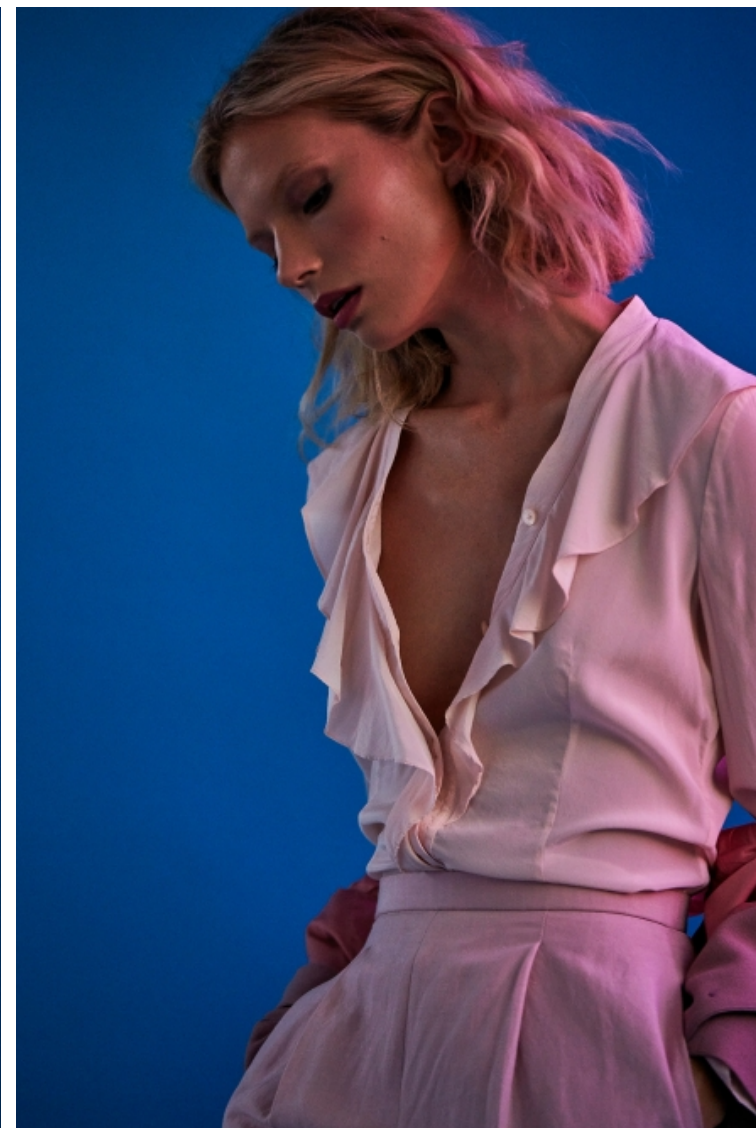

Beck Billman

Height 178cm / 5' 10.0"

Bust 84cm / 33"

Waist 62cm / 24.5"

Hips 92cm / 36"

Shoes EU/US/UK 40 / 9 / 7

Hair Blond

Eyes Green