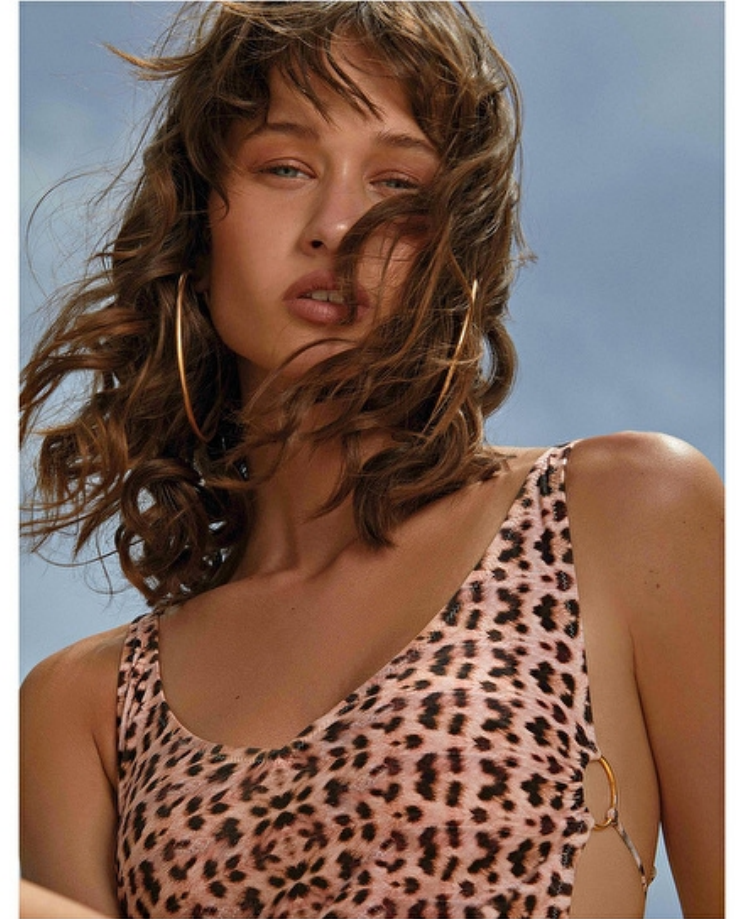

Height 172cm / 5' 7.5"

Bust 80cm / 31.5"

Waist 56cm / 22"

Hips 88cm / 34.5"

Shoes EU/US/UK 38 / 7.5 / 5

Eyes Blue

Hair Dark blond

Berenika