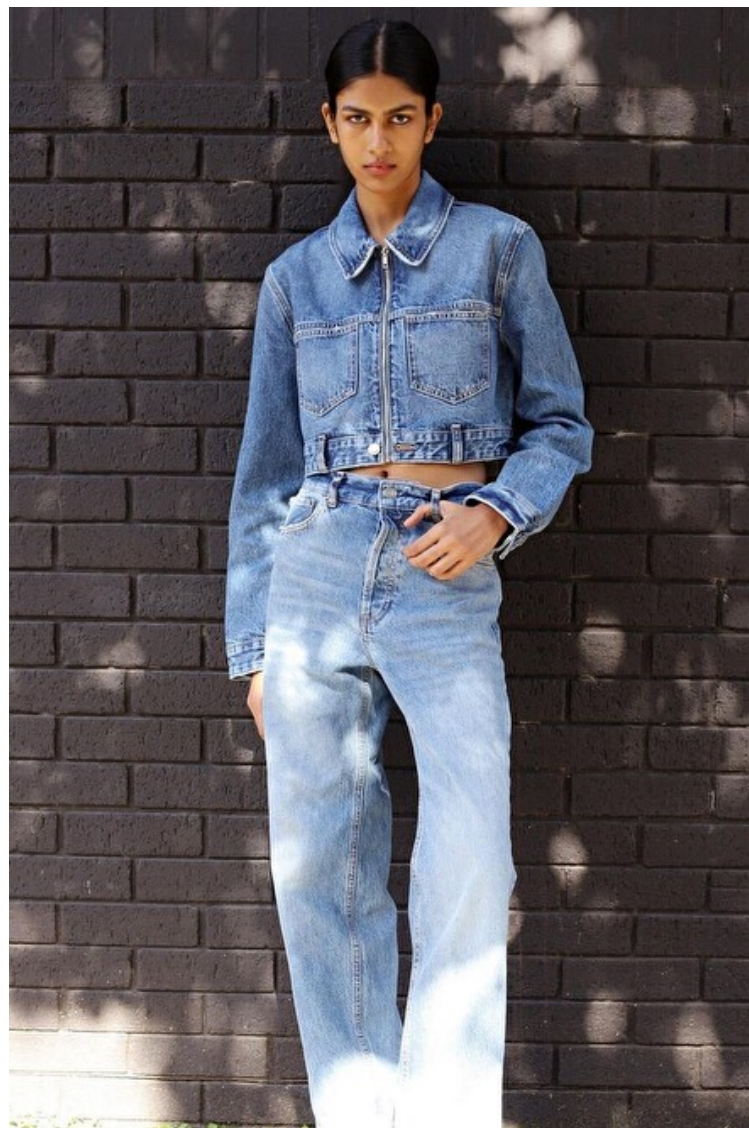

## BHUMIKA

Height 175cm / 5' 9.0"

Bust 78cm / 30.5"

Waist 68cm / 27"

Hips 86cm / 34"

Shoes EU/US/UK 41 / 9.5 / 8

Hair Black