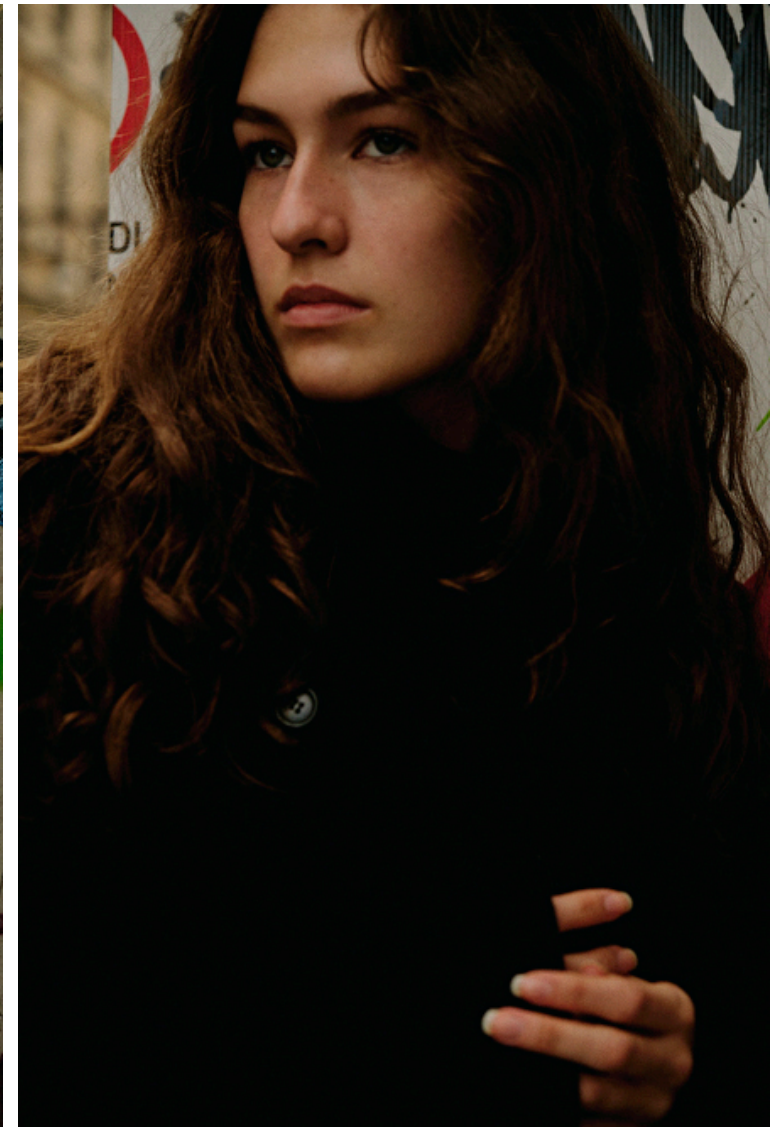

Height 178cm / 5' 10.0"

Bust 80cm / 31.5"

Waist 58cm / 23"

Hips 90cm / 35.5"

Shoes EU/US/UK 39 / 8 / 6

Eyes Green

Hair Dark blond

Select