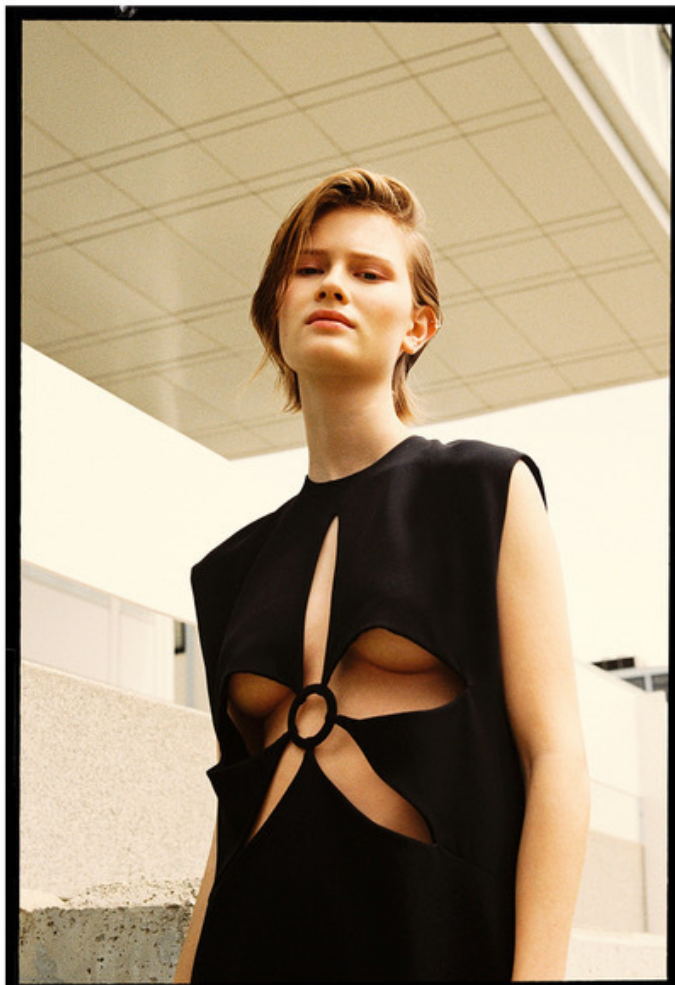

Carla Batinic

Height 178cm / 5' 10.0"

Bust 84cm / 33"

Waist 61cm / 24"

Hips 89cm / 35"

Shoes EU/US/UK 40 / 9 / 7

Eyes Blue

Hair Dark blond