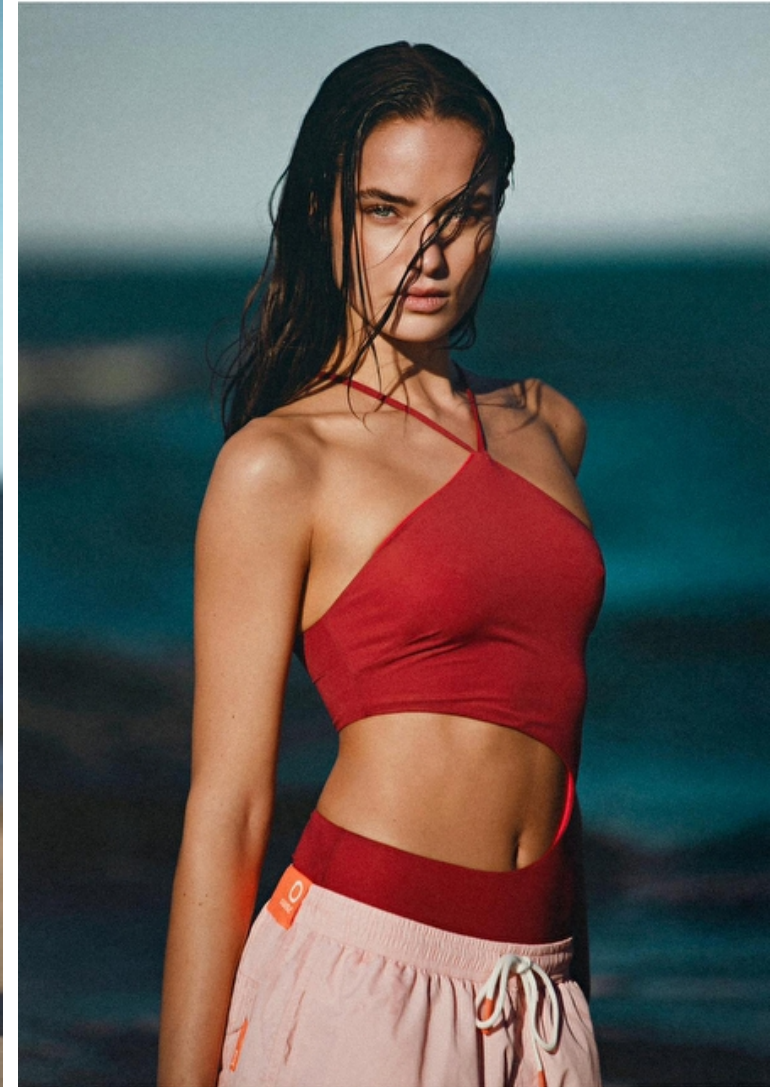

Height 180cm / 5' 11.0"

Bust 84cm / 33"

Waist 63cm / 25"

Hips 90cm / 35.5"

Shoes EU/US/UK 40.5 / 9.5 / 7

Eyes Blue green

Hair Dark blond

Select