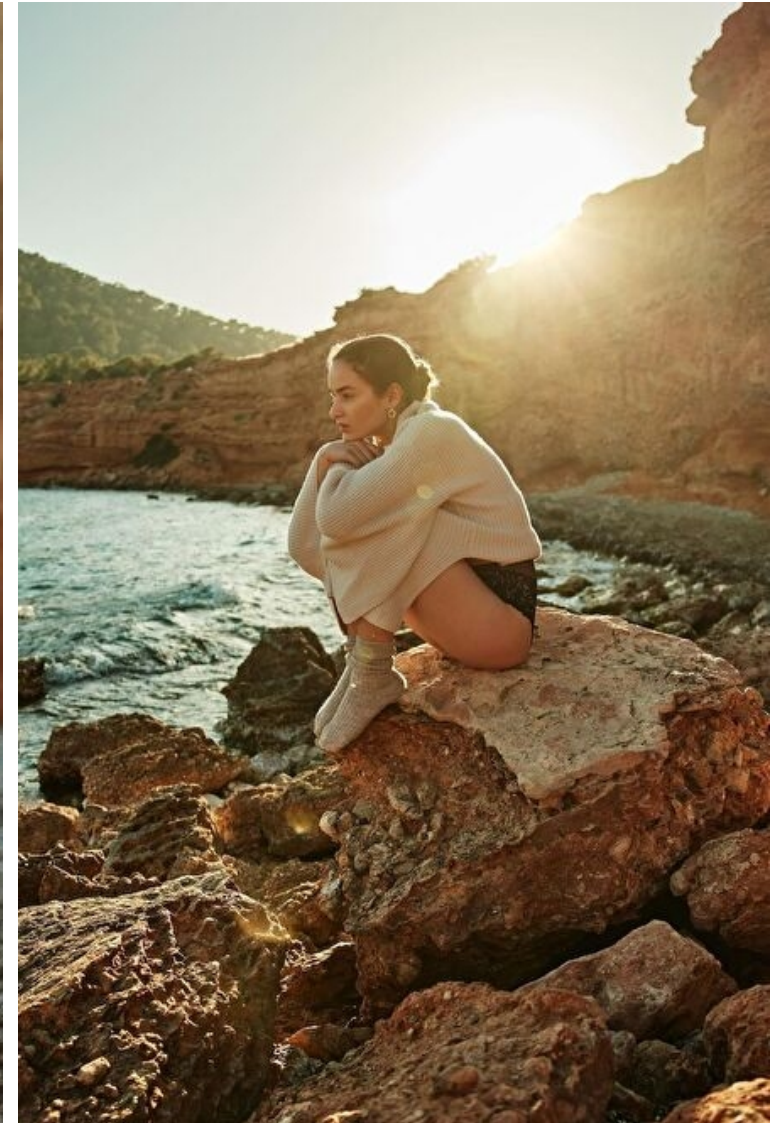

Height 180cm / 5' 11.0"

Bust 84cm / 33"

Waist 63cm / 25"

Hips 90cm / 35.5"

Shoes EU/US/UK 40.5 / 9.5 / 7

Eyes Blue green

Hair Dark blond

Select