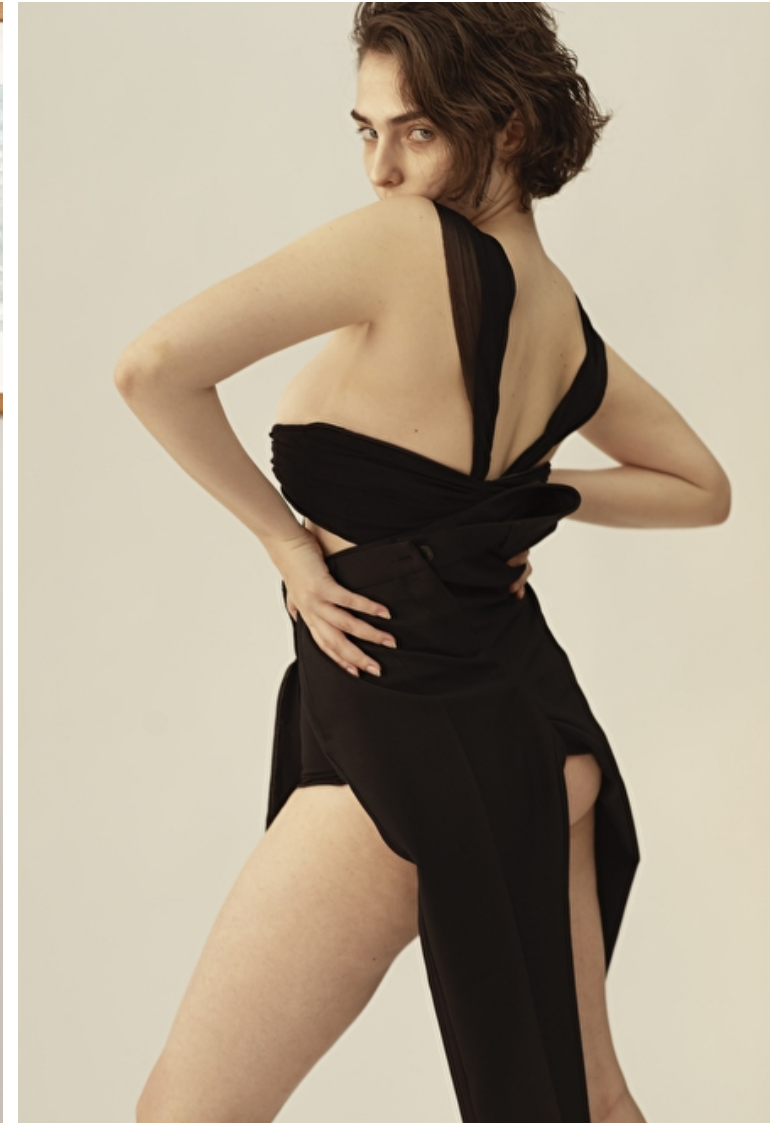

Carmen Romano

Height 176cm / 5' 9.5"

Bust 97cm / 38"

Waist 71cm / 28"

Hips 104cm / 41"

Shoes EU/US/UK 40 / 9 / 7

Eyes Blue

Hair Light brown