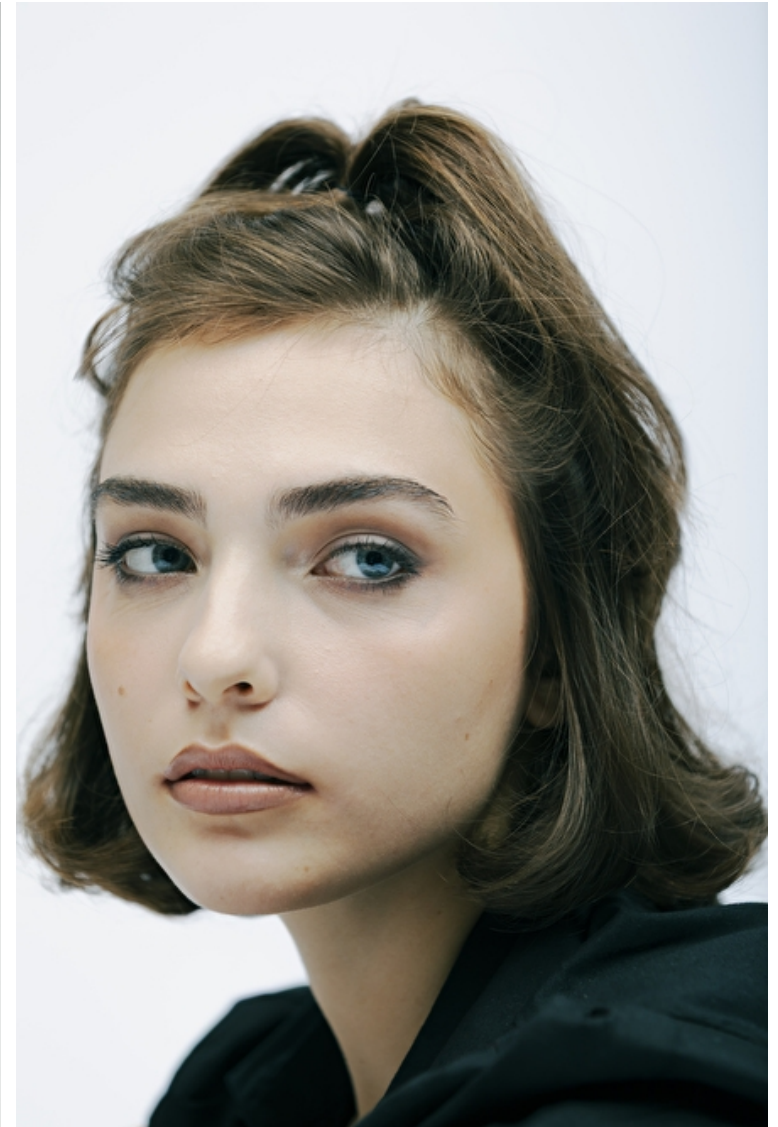

Carmen Romano

Height 176cm / 5' 9.5"

Bust 97cm / 38"

Waist 71cm / 28"

Hips 104cm / 41"

Shoes EU/US/UK 40 / 9 / 7

Eyes Blue

Hair Light brown