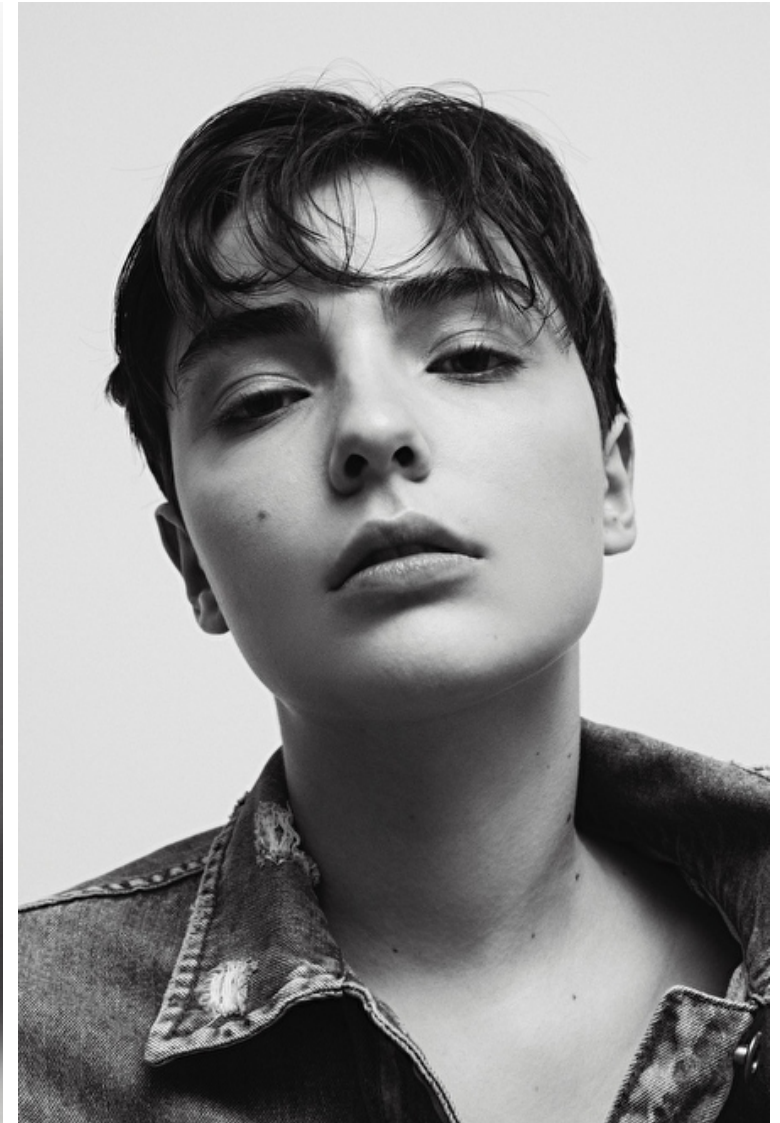

Height 176cm / 5' 9.5"

Bust 97cm / 38"

Waist 71cm / 28"

Hips 104cm / 41"

Shoes EU/US/UK 40 / 9 / 7

Eyes Blue

Hair Light brown

Carmen Romano