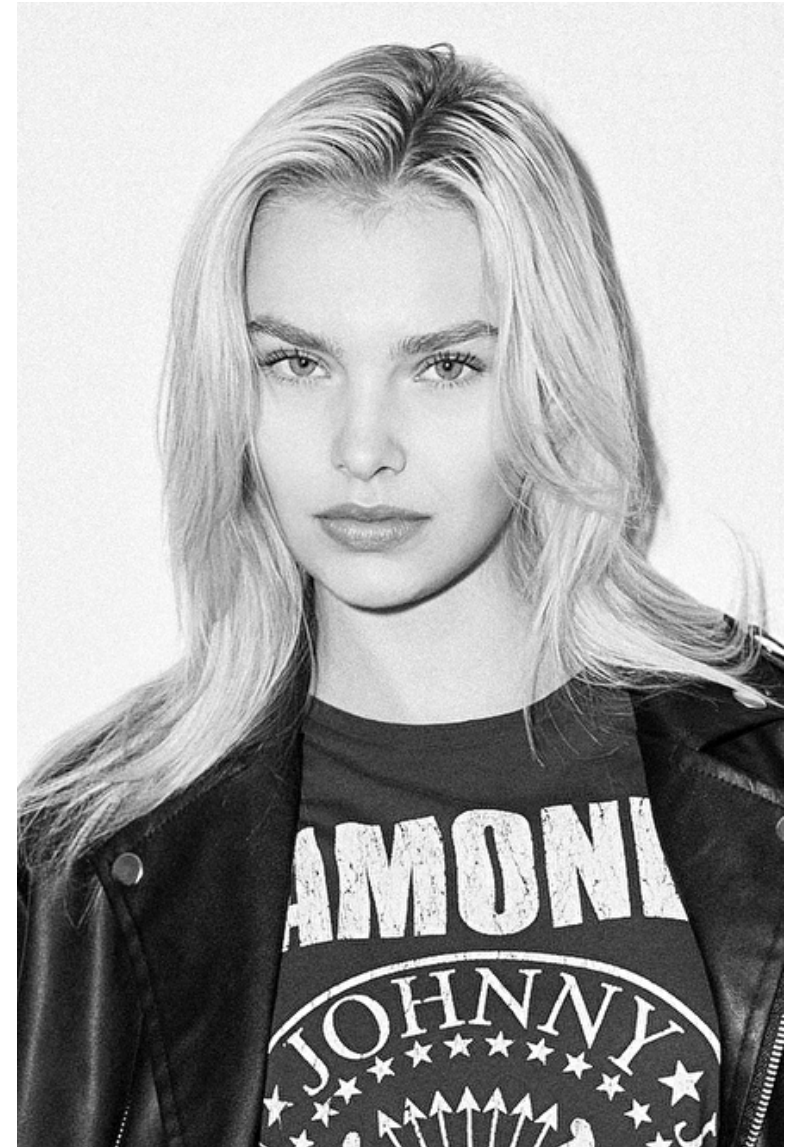

Carmen Eriksen

Height 178cm / 5' 10.0"

Bust 82cm / 32.5"

Waist 59cm / 23"

Hips 89cm / 35"

Shoes EU/US/UK 39.5 / 8.5 / 6

Eyes Blue

Hair Blond