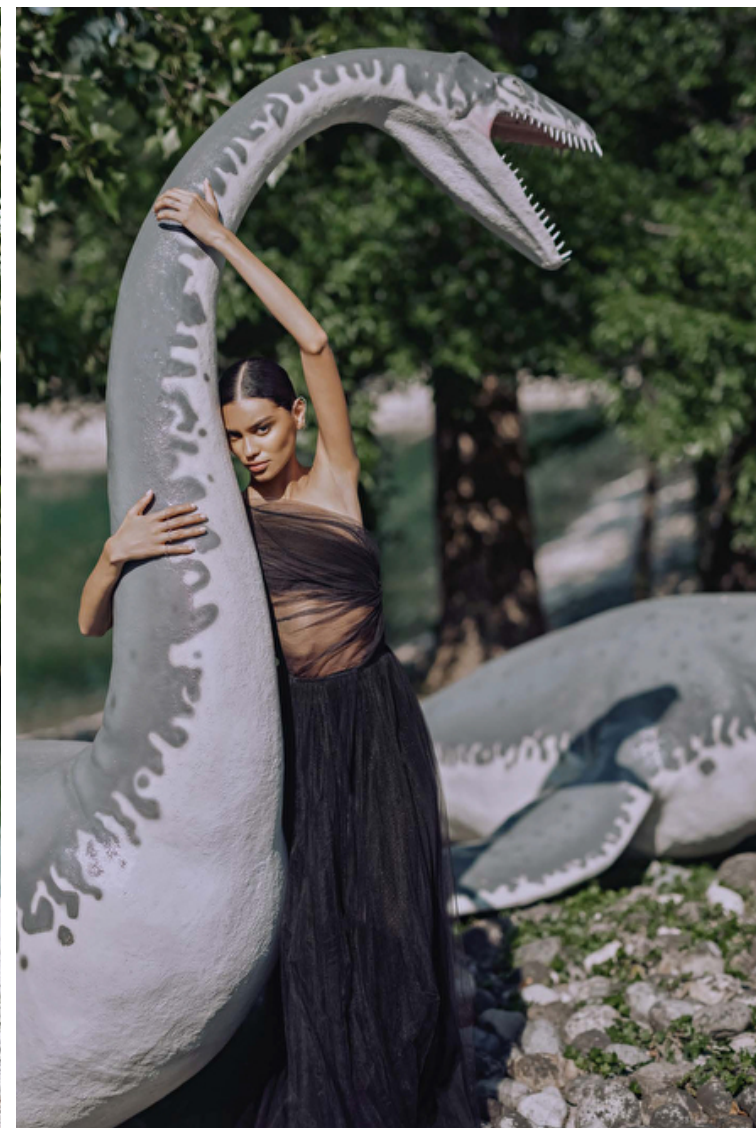

Cassi Barbosa

Height 175cm / 5' 9.0"

Bust 76cm / 30"

Waist 59cm / 23"

Hips 88cm / 34.5"

Shoes EU/US/UK 39 / 8 / 6

Eyes Dark brown

Hair Black