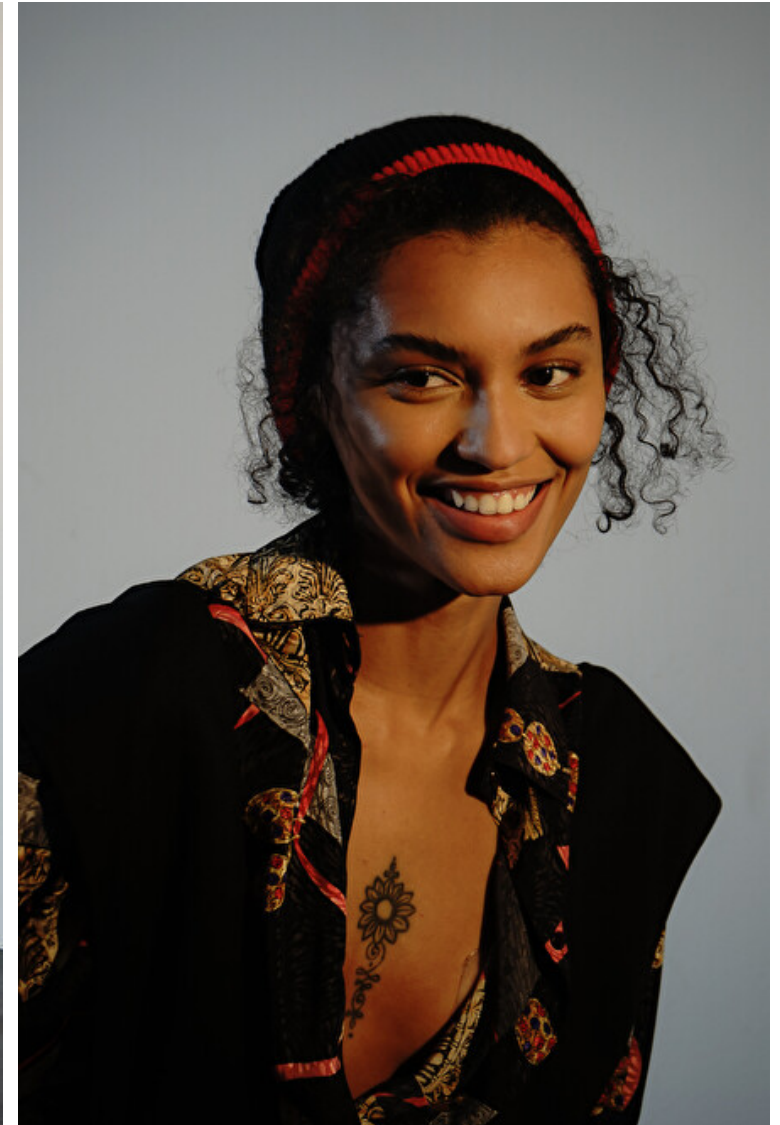

Cassi Barbosa

Height 175cm / 5' 9.0"

Bust 76cm / 30"

Waist 59cm / 23"

Hips 88cm / 34.5"

Shoes EU/US/UK 39 / 8 / 6

Eyes Dark brown

Hair Black