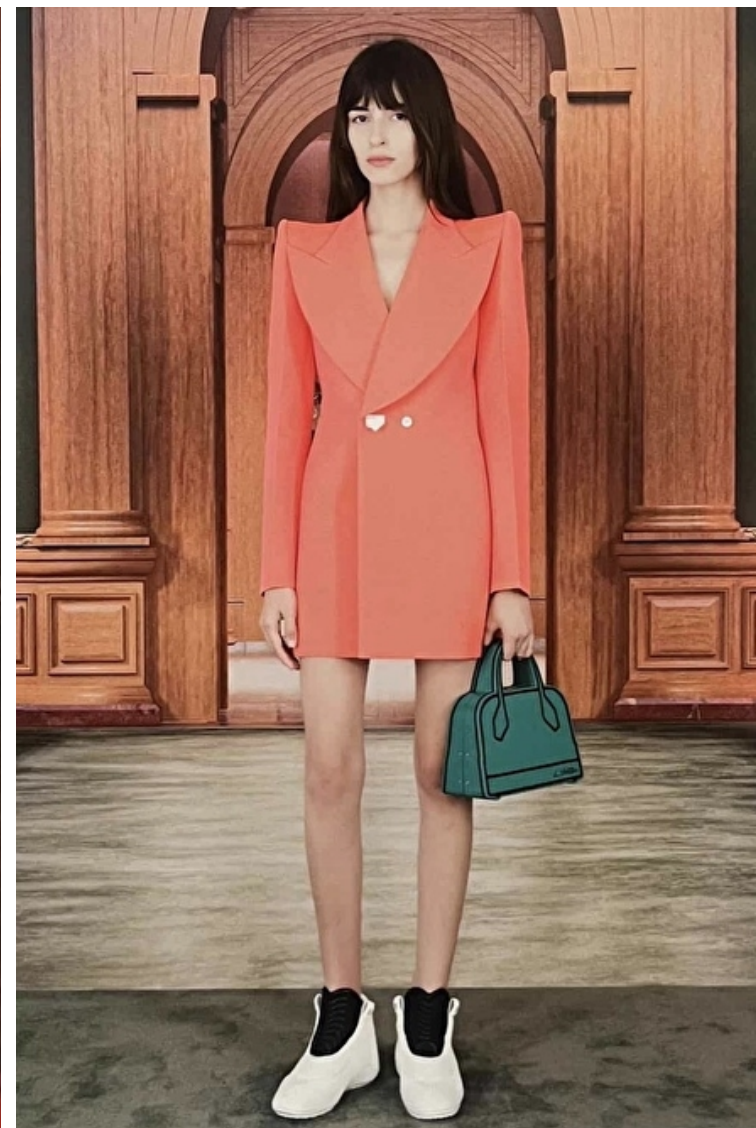

Height 180cm / 5' 11.0"

Bust 78cm / 30.5"

Waist 60cm / 23.5"

Hips 87cm / 34.5"

Shoes EU/US/UK 39 / 8 / 6

Eyes Hazel

Hair Auburn

Select