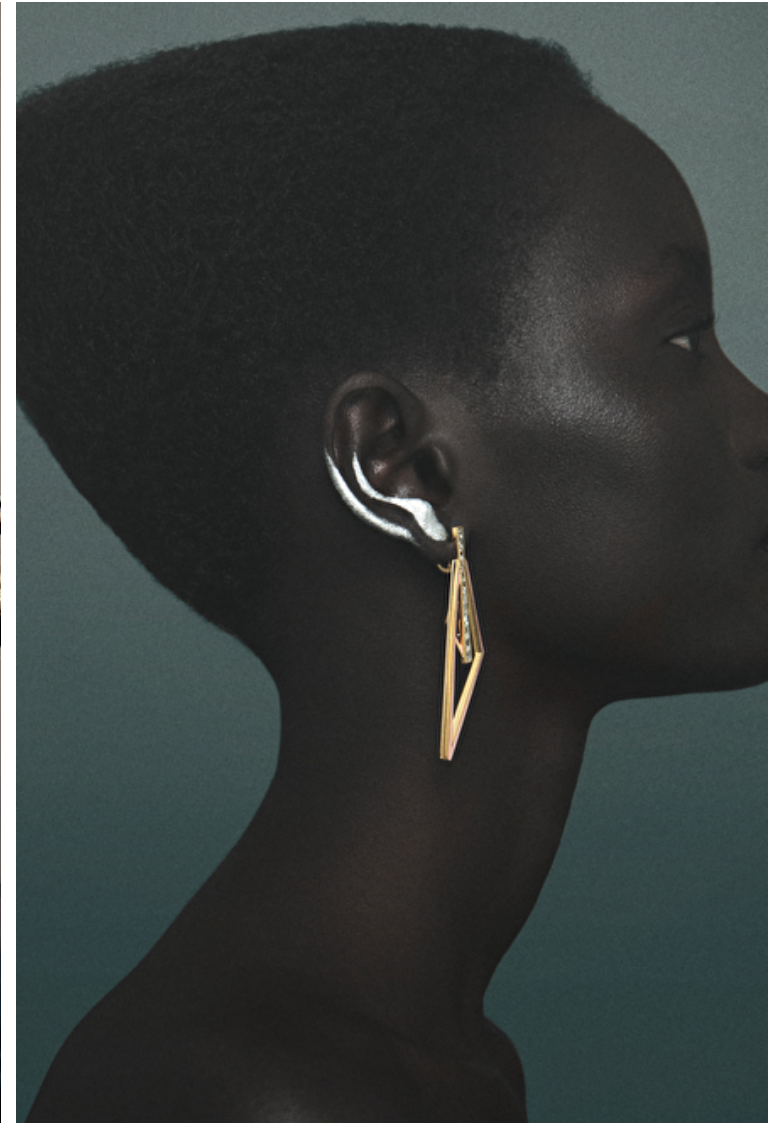

Bust 78cm / 30.5"

Waist 60cm / 23.5"

Hips 85cm / 33.5"

Shoes EU/US/UK 39 / 8 / 6

Eyes Brown

Hair Brown

Chol

Height 178cm / 5' 10.0"