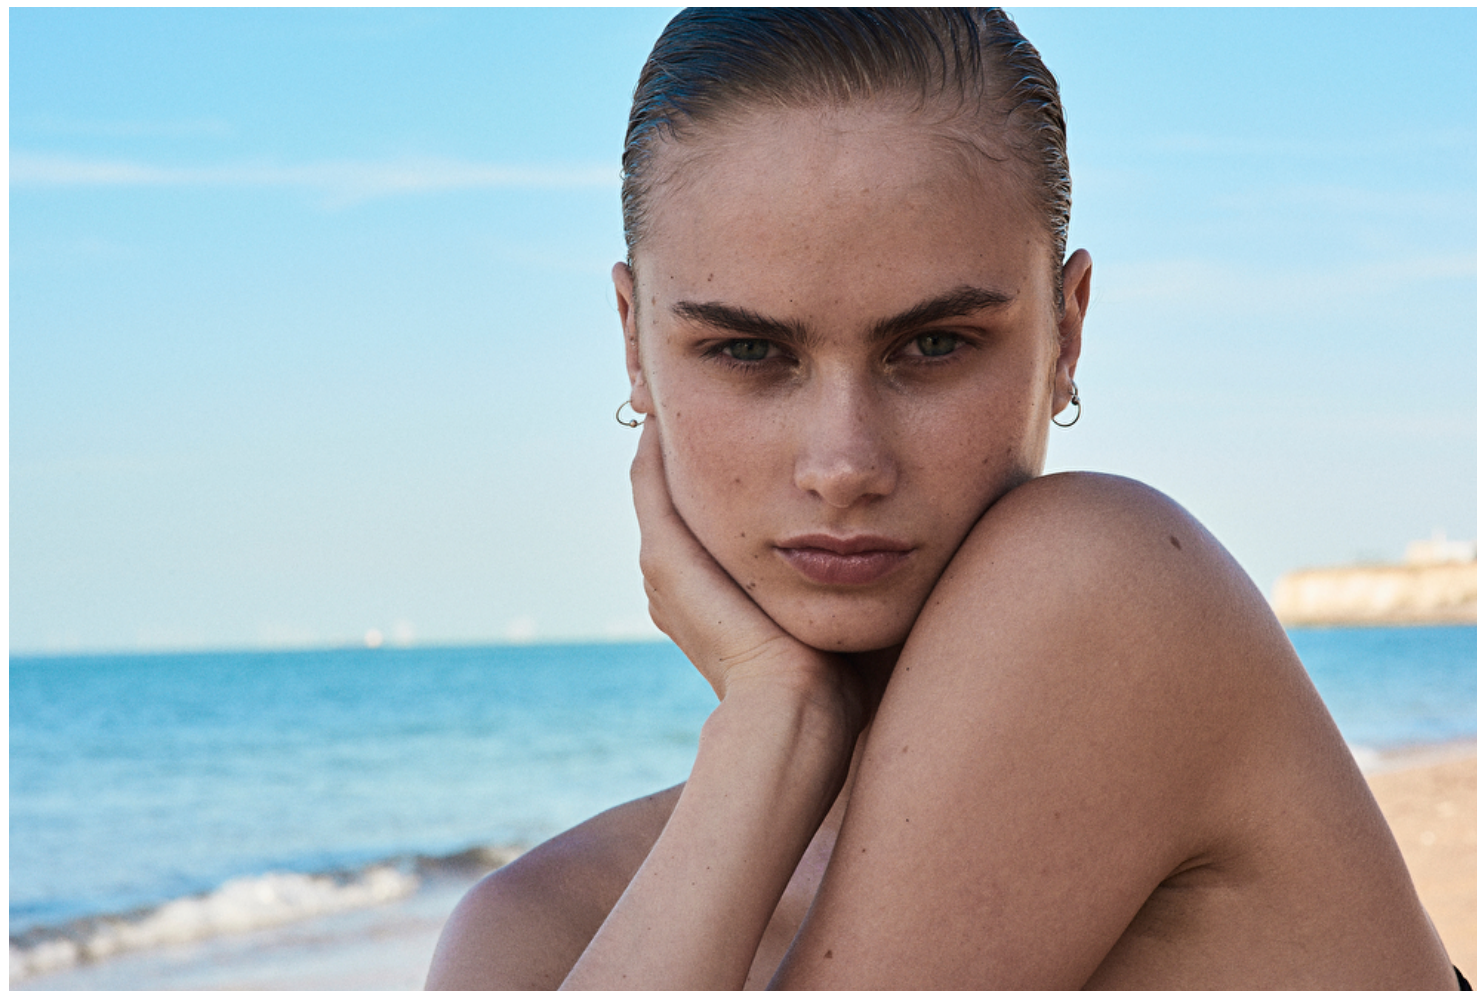

CICELY ROSE

Height 178cm / 5' 10.0"

Bust 79cm / 31"

Cup B

Hips 86cm / 34"

Waist 60cm / 23.5"

Shoes EU/US/UK 38 / 7.5 / 5

Size EU/US 36 / 6

Hair Blond

Hair length 8

Eyes Blue