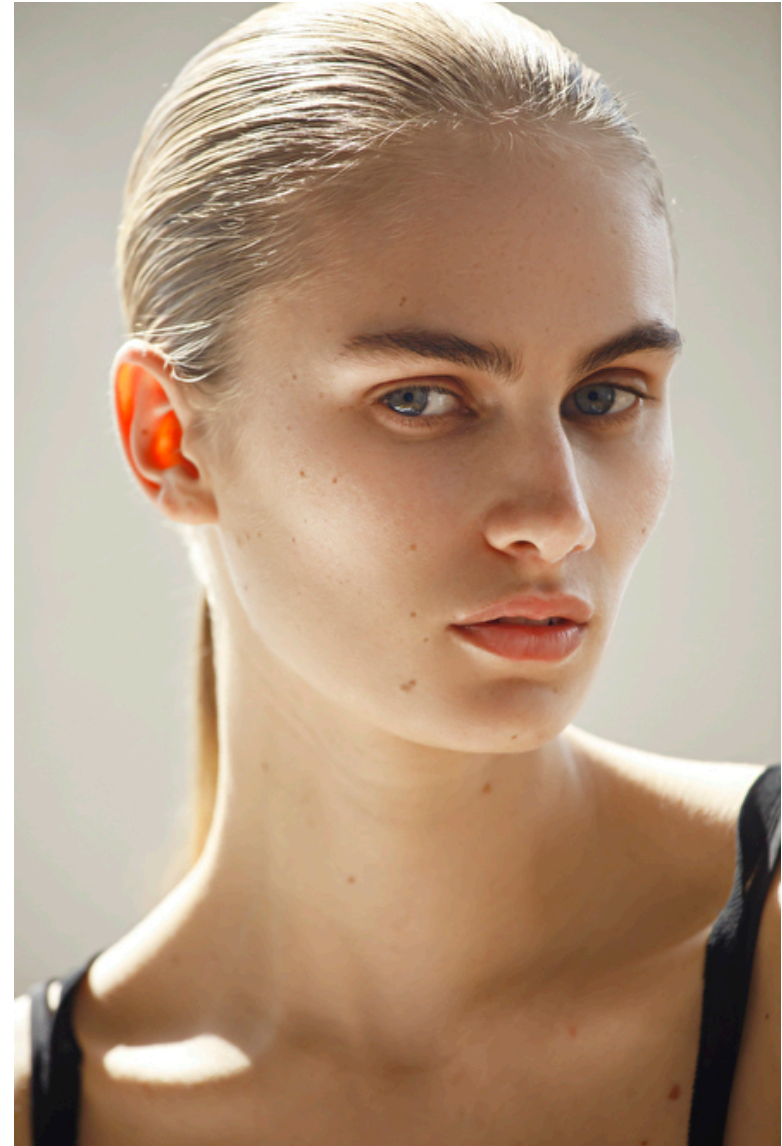

CICELY ROSE

Height 178cm / 5' 10.0"

Bust 79cm / 31"

Cup B

Hips 86cm / 34"

Waist 60cm / 23.5"

Shoes EU/US/UK 38 / 7.5 / 5

Size EU/US 36 / 6

Hair Blond

Hair length 8

Eyes Blue

CICELY ROSE

Height 178cm / 5' 10.0"

Bust 79cm / 31"

Cup B

Hips 86cm / 34"