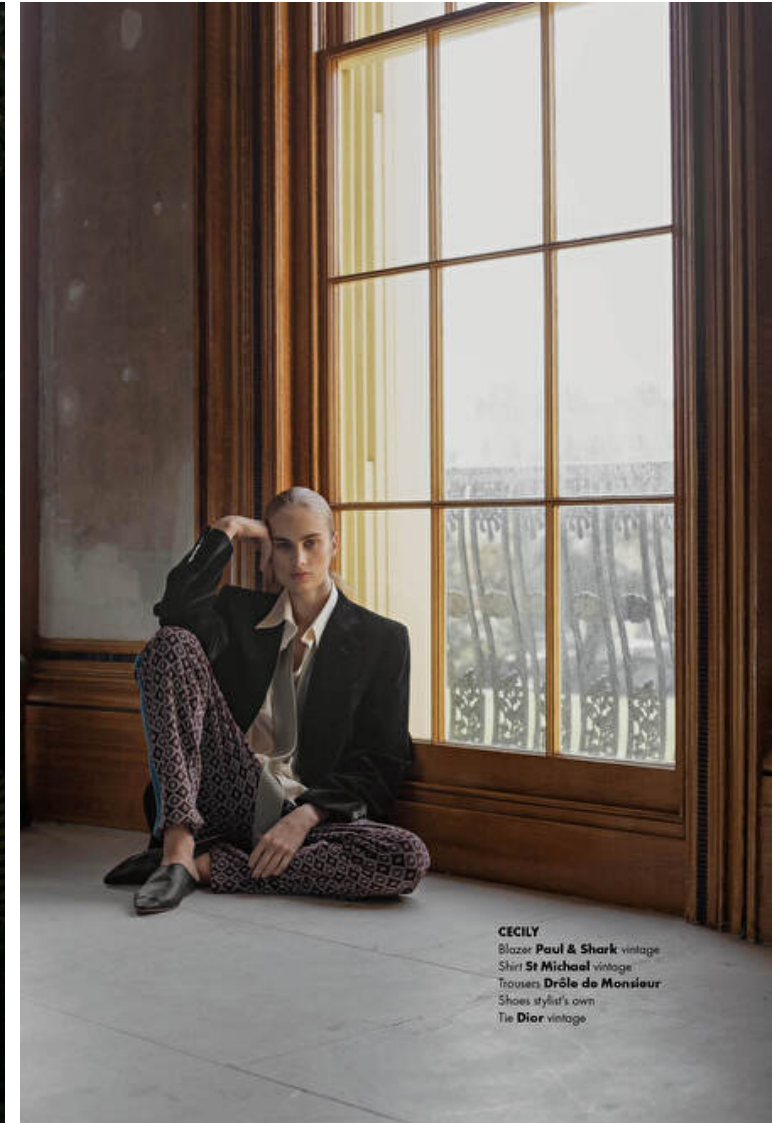

Waist 60cm / 23.5"

Shoes EU/US/UK 38 / 7.5 / 5

Size EU/US 36 / 6

Hair Blond

Hair length 8

Eyes Blue

CICELY ROSE

Height 178cm / 5' 10.0"