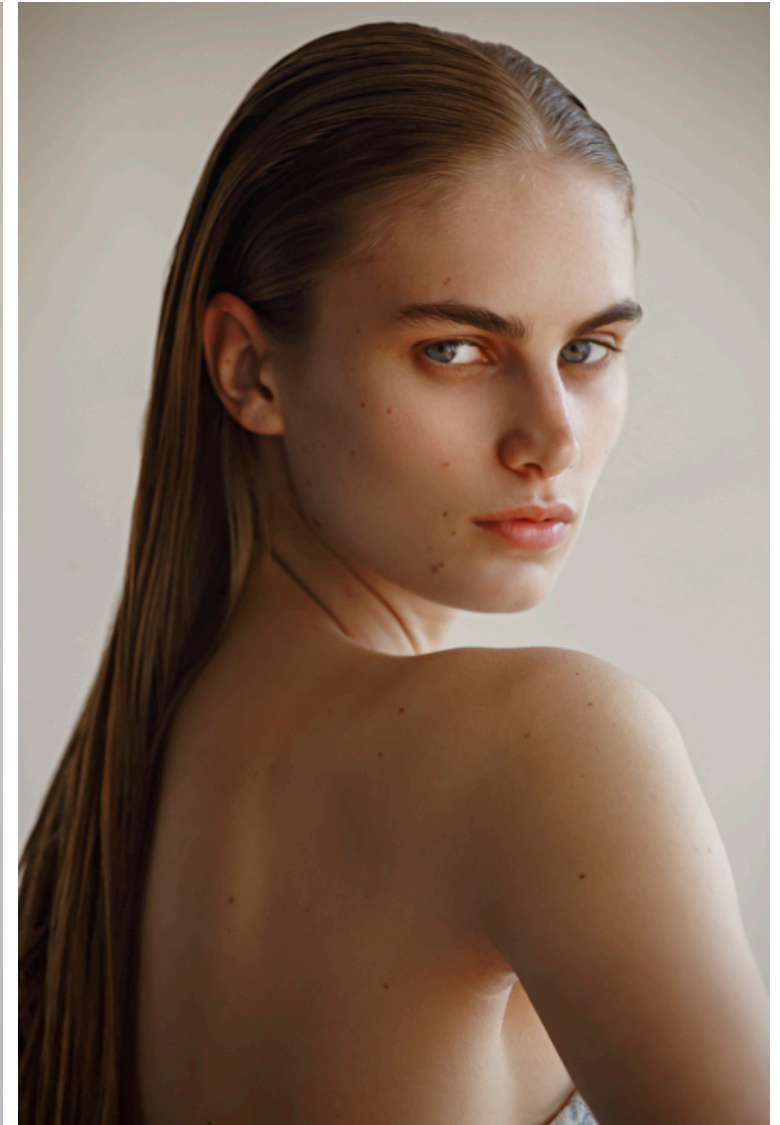

Waist 60cm / 23.5"

Shoes EU/US/UK 38 / 7.5 / 5

Size EU/US 36 / 6

Hair Blond

Hair length 8

Eyes Blue

CICELY ROSE

Height 178cm / 5' 10.0"