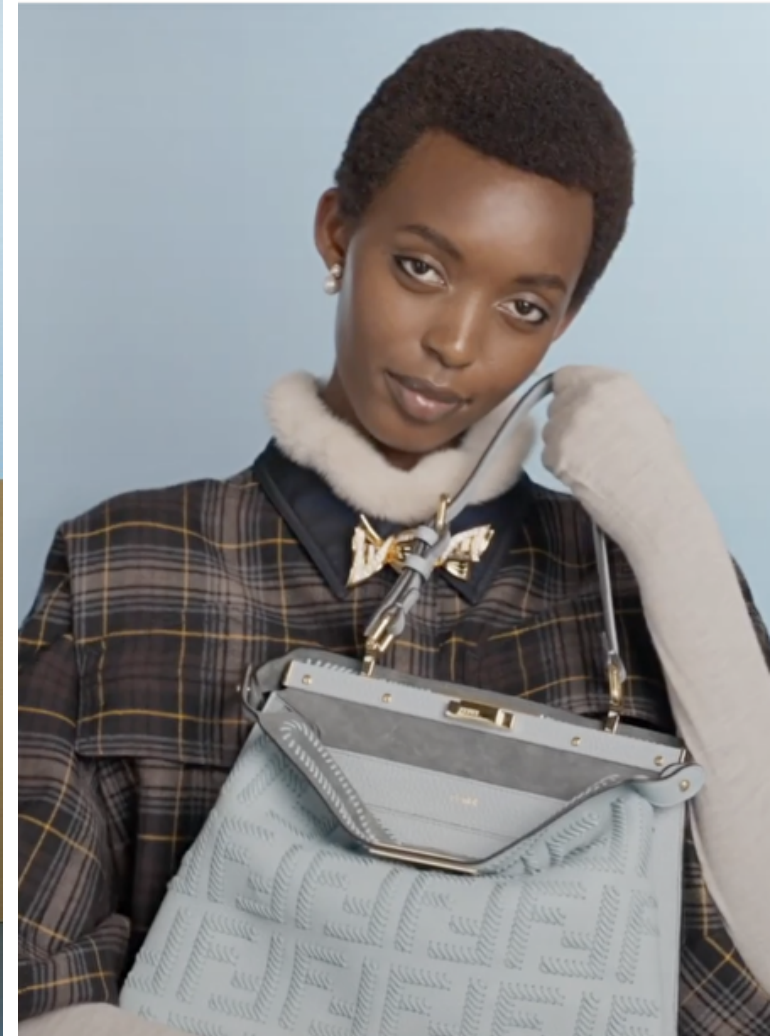

Claudia Ishimwe

Height 177cm / 5' 9.5"

Bust 68cm / 27"

Waist 54cm / 21.5"

Hips 84cm / 33"

Shoes EU/US/UK 40 / 9 / 7

Eyes Brown

Hair Brown

FENDI