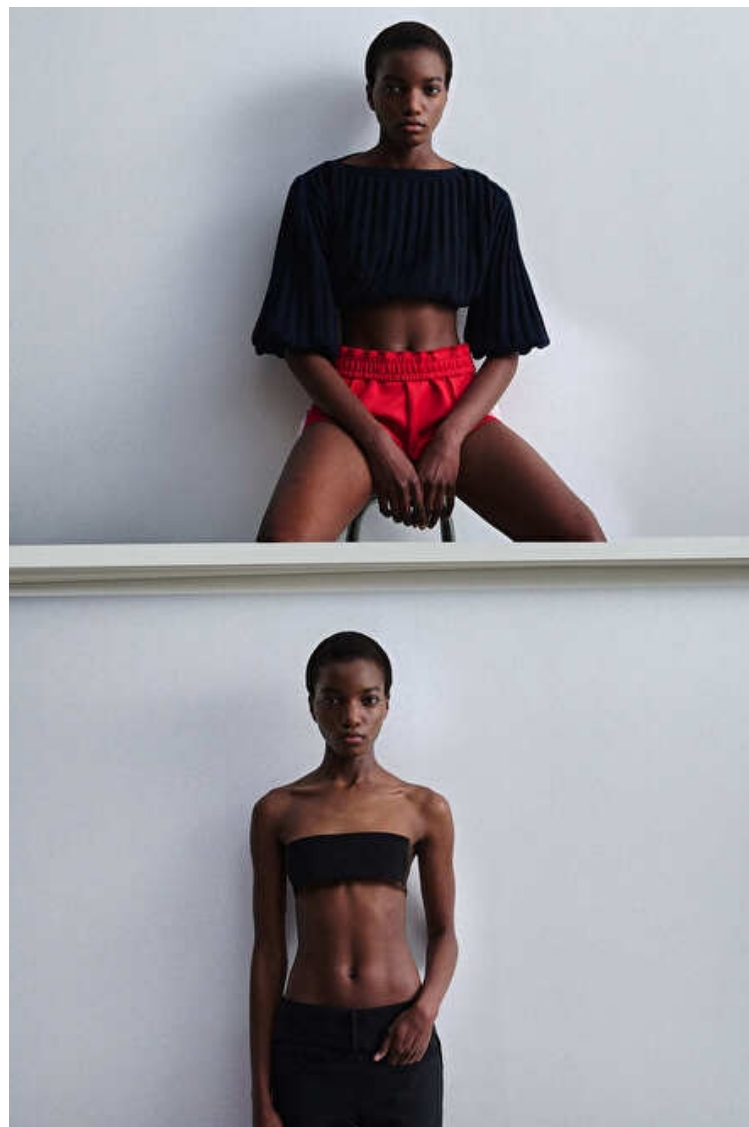

Height 178cm / 5' 10.0"

Bust 72cm / 28.5"

Waist 58cm / 23"

Hips 86cm / 34"

Shoes EU/US/UK 39 / 8 / 6

Eyes Dark brown

Hair Dark brown

Select