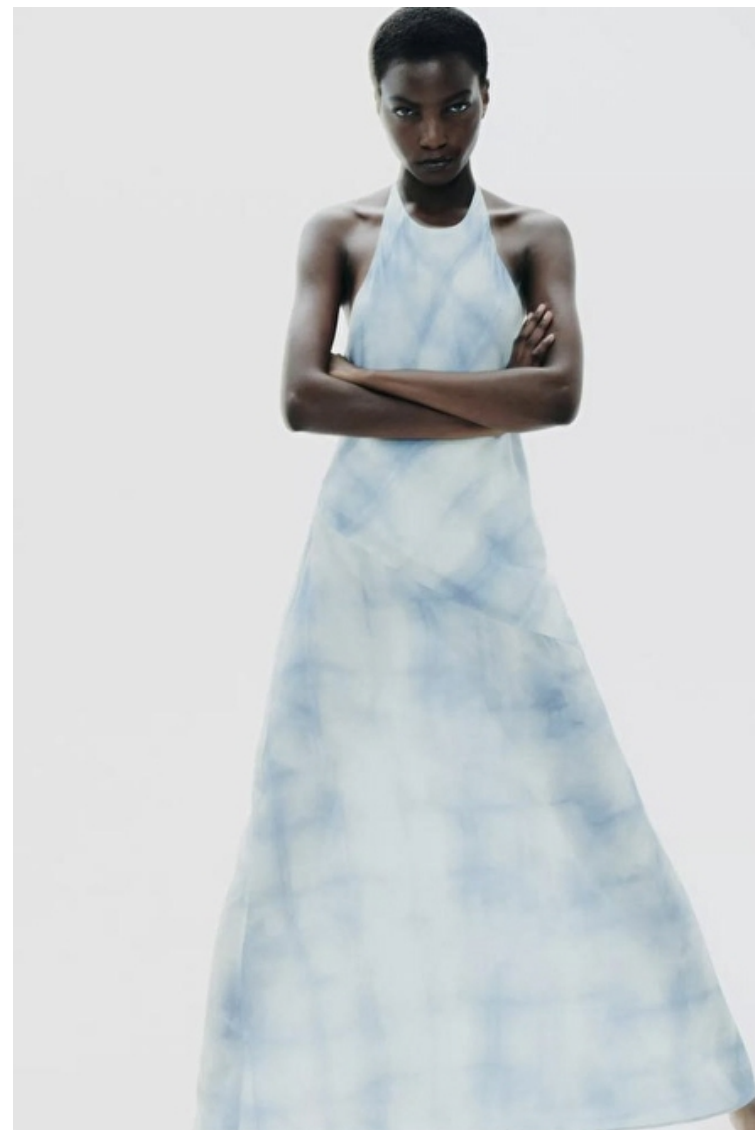

Coumba Mballo

Height 178cm / 5' 10.0"

Bust 72cm / 28.5"

Waist 58cm / 23"

Hips 86cm / 34"

Shoes EU/US/UK 39 / 8 / 6

Eyes Dark brown

Hair Dark brown