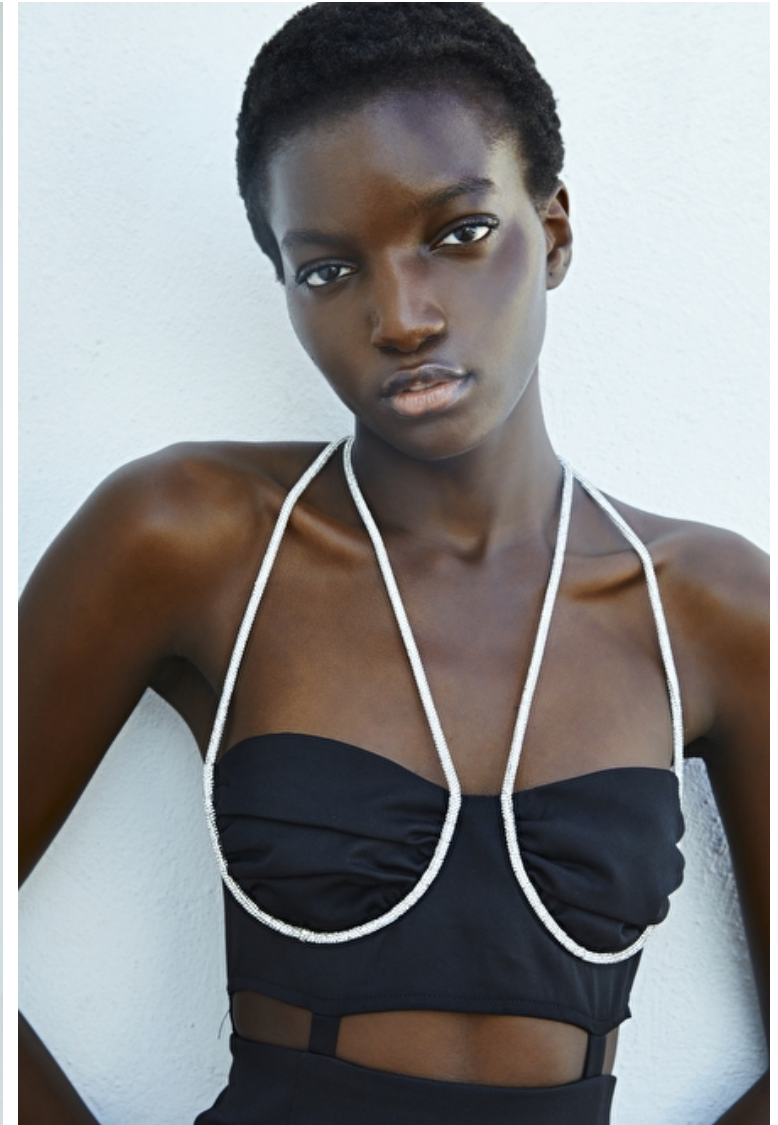

Height 178cm / 5' 10.0"

Bust 72cm / 28.5"

Waist 58cm / 23"

Hips 86cm / 34"

Shoes EU/US/UK 39 / 8 / 6

Eyes Dark brown

Hair Dark brown

Select