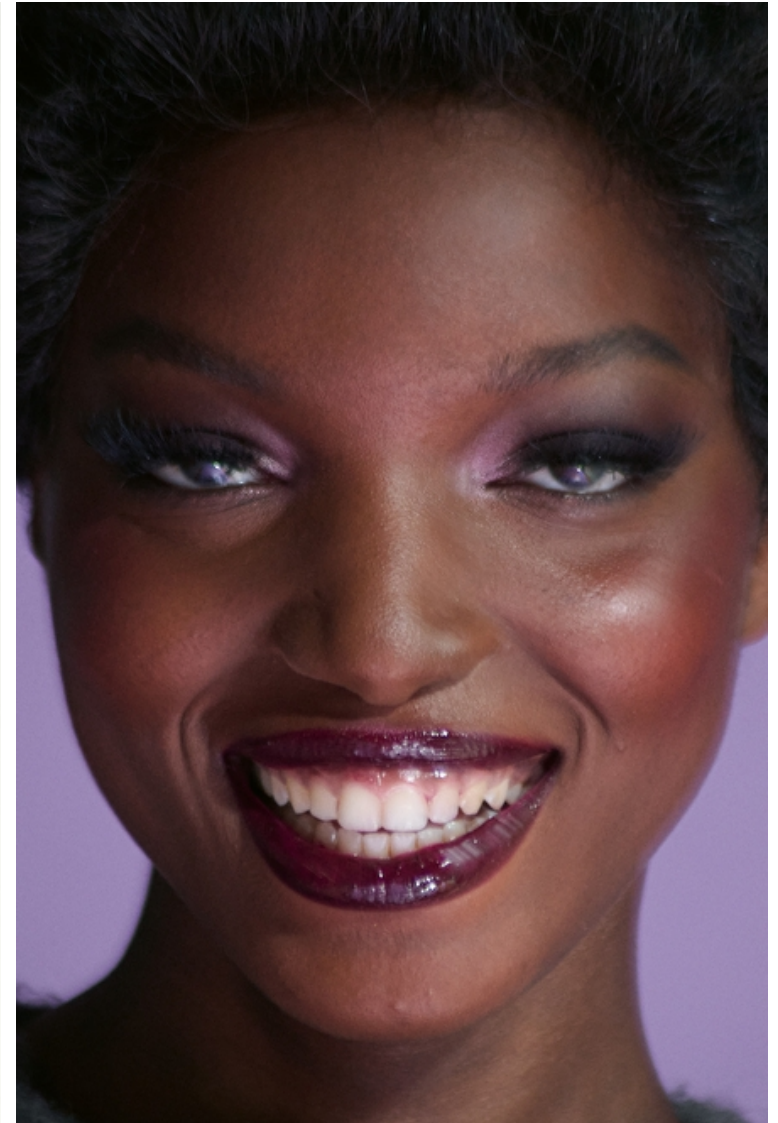

Height 178cm / 5' 10.0"

Bust 72cm / 28.5"

Waist 58cm / 23"

Hips 86cm / 34"

Shoes EU/US/UK 39 / 8 / 6

Eyes Dark brown

Hair Dark brown

Select