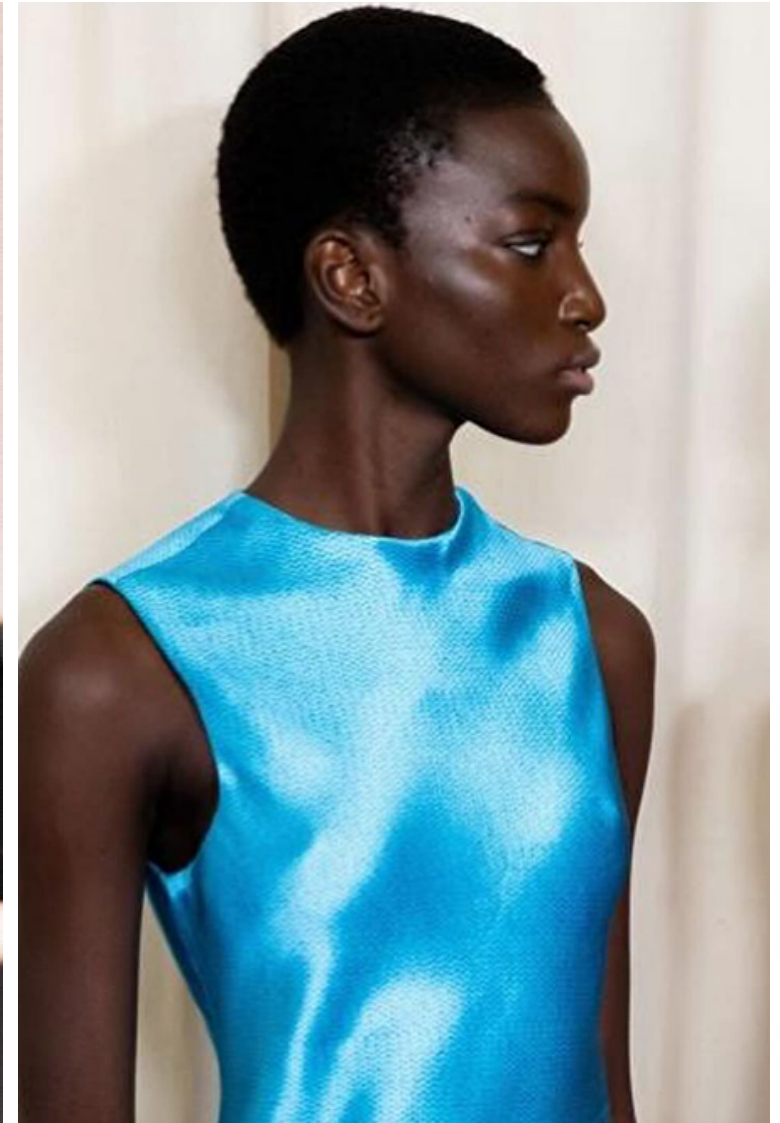

Height 178cm / 5' 10.0"

Bust 72cm / 28.5"

Waist 58cm / 23"

Hips 86cm / 34"

Shoes EU/US/UK 39 / 8 / 6

Eyes Dark brown

Hair Dark brown

Select