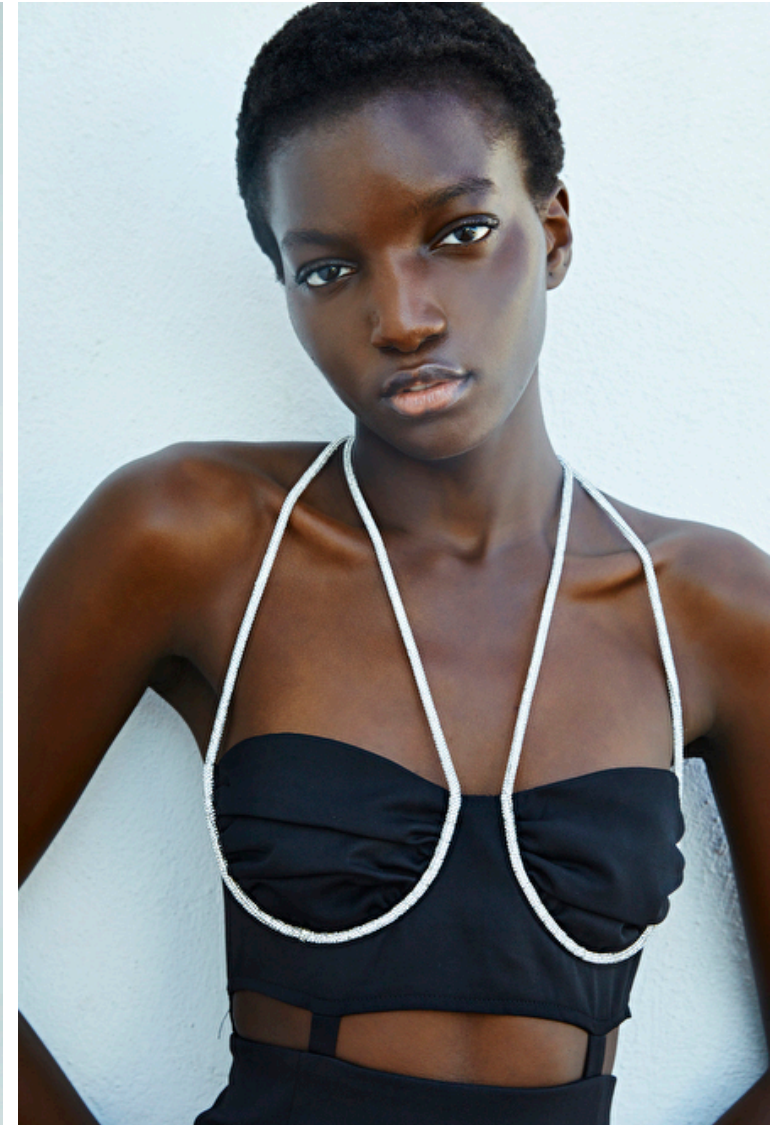

## Coumba Mballo

Height 178cm / 5' 10.0"

Bust 78cm / 30.5"

Waist 58cm / 23"

Hips 89cm / 35"

Shoes EU/US/UK 39 / 8 / 6

Eyes Dark brown

Hair Dark brown