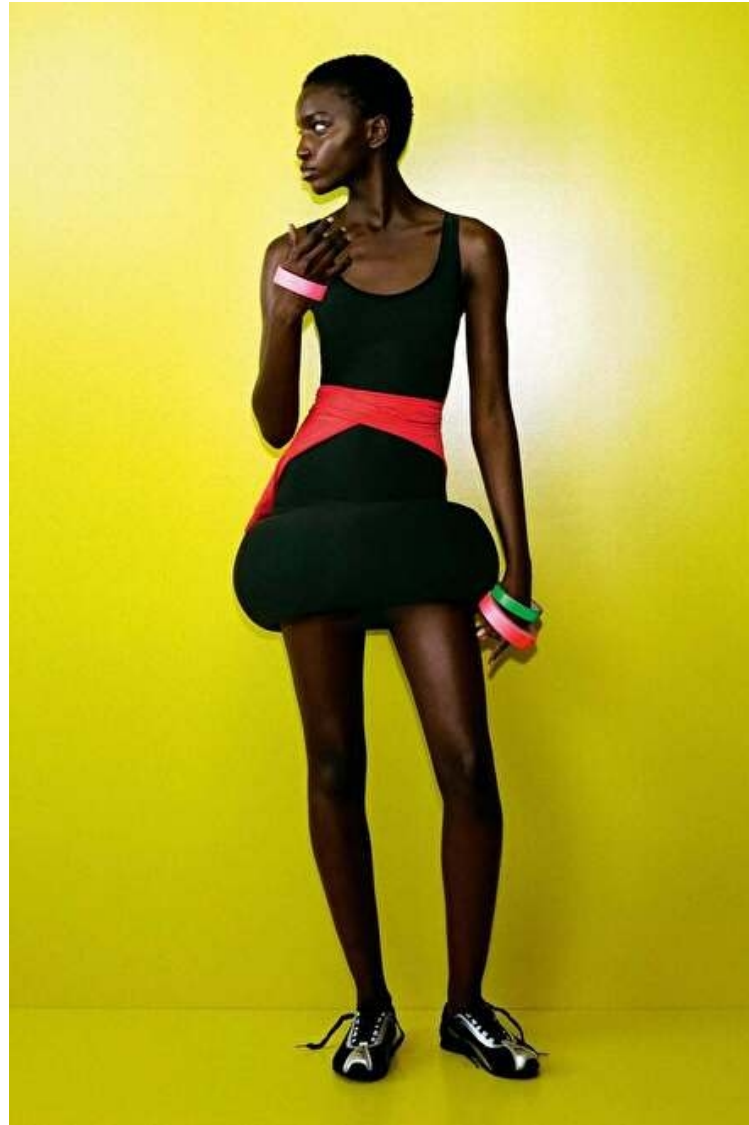

Select

MODEL MANAGEMENT

Via Giorgio Washington, 2, Milano, 20146, Lombardia, Italy

Phone: +39 02 89658300 Fax: +39 02 89658398 Email: info.milano@selectmodel.com Website: <https://www.selectmodel.com/>

Coumba Mballo

Height 178cm / 5' 10.0"

Bust 72cm / 28.5"

Waist 58cm / 23"

Hips 86cm / 34"

Shoes EU/US/UK 39 / 8 / 6

Eyes Dark brown

Hair Dark brown