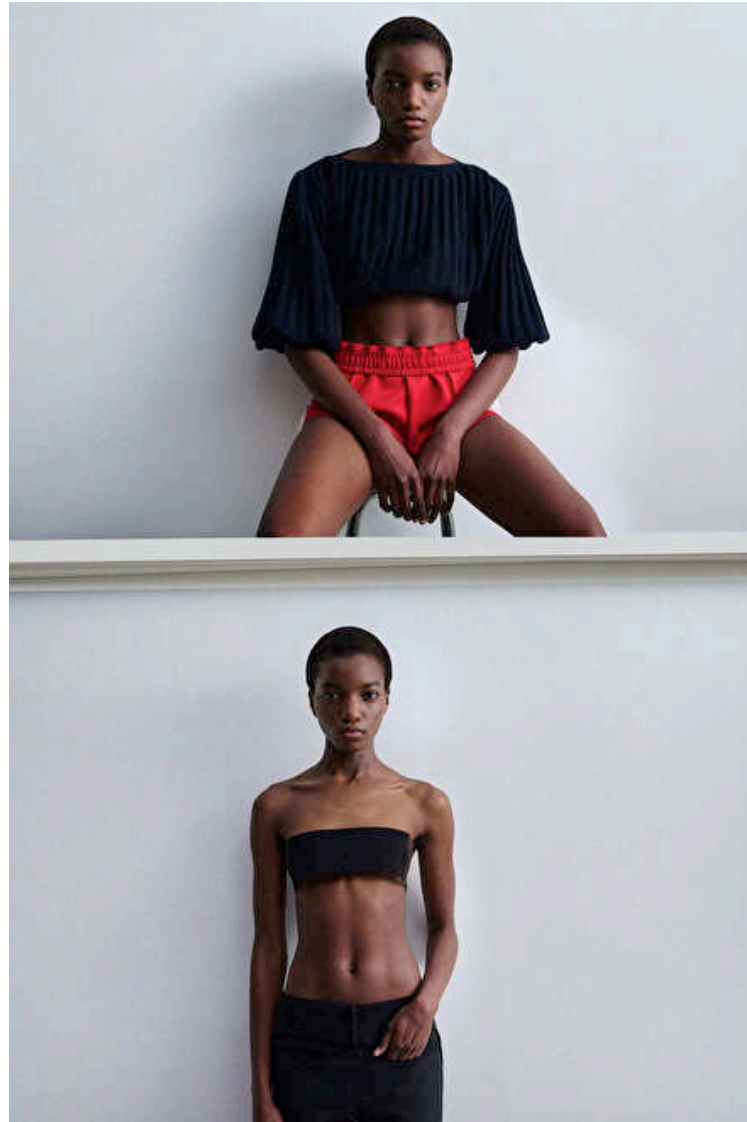

Coumba Mballo

Height 178cm / 5' 10.0"

Bust 78cm / 30.5"

Waist 58cm / 23"

Hips 89cm / 35"

Shoes EU/US/UK 39 / 8 / 6

Eyes Dark brown

Hair Dark brown