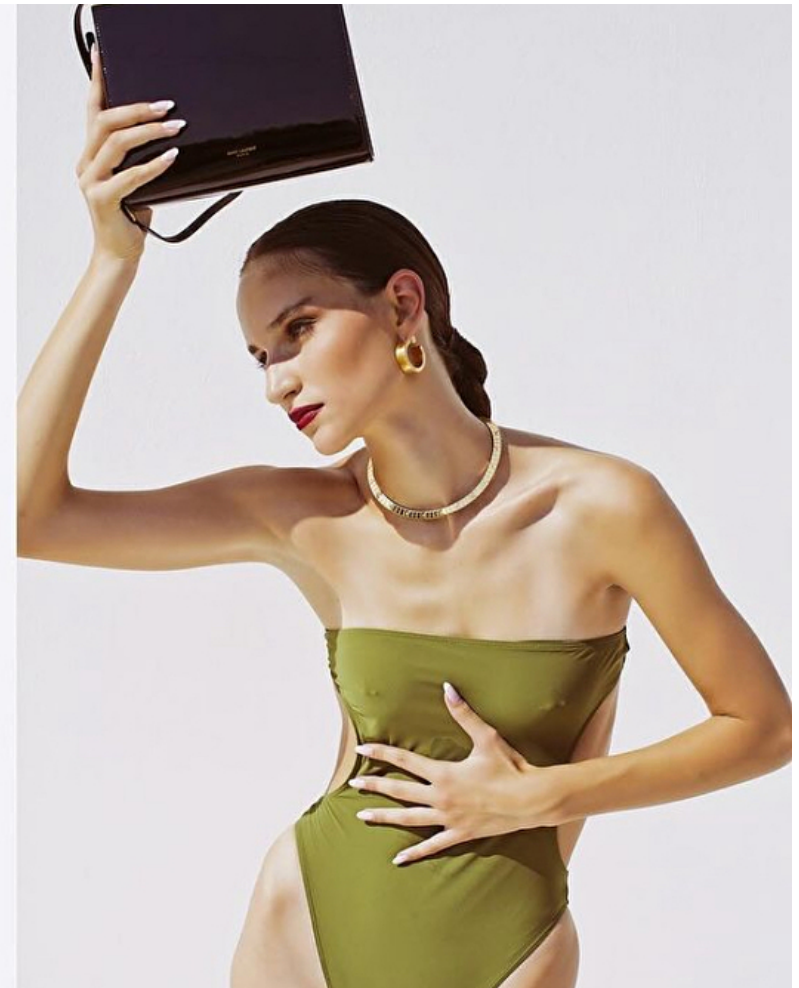

Waist 63cm / 25"

Hips 95cm / 37.5"

Eyes Green brown

Hair Light brown

amici

Select

MODEL MANAGEMENT

Via Giorgio Washington, 2, Milano, 20146, Lombardia, Italy