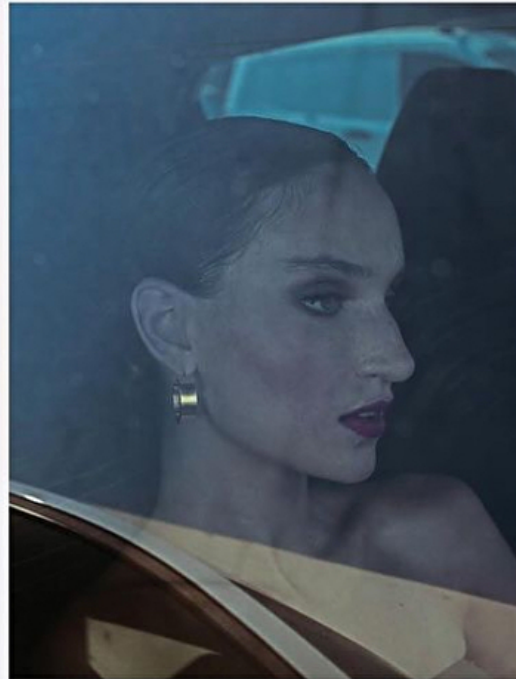

Height 180cm / 5' 11.0"

Bust 85cm / 33.5"

Waist 63cm / 25"

Hips 95cm / 37.5"

Eyes Green brown

Hair Light brown

Select

MODEL MANAGEMENT

Bust 85cm / 33.5"

Waist 63cm / 25"

Hips 95cm / 37.5"

Eyes Green brown

Hair Light brown

Cristina Pavlou

Height 180cm / 5' 11.0"

Bust 85cm / 33.5"

Waist 63cm / 25"

Hips 95cm / 37.5"

Eyes Green brown

Hair Light brown

amici

Select

MODEL MANAGEMENT

Via Giorgio Washington, 2, Milano, 20146, Lombardia, Italy