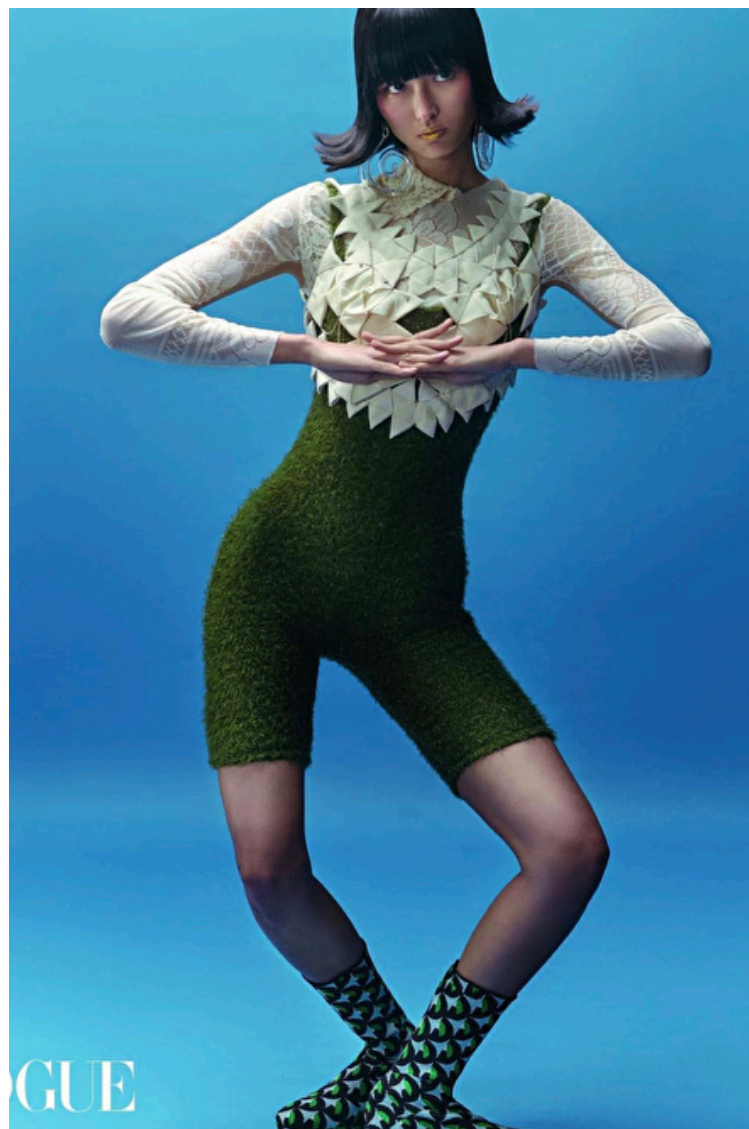

Select

MODEL MANAGEMENT

Via Giorgio Washington, 2, Milano, 20146, Lombardia, Italy

Phone: +39 02 89658300 Fax: +39 02 89658398 Email: info.milano@selectmodel.com Website: <https://www.selectmodel.com/>

Cynthia Wu

Height 180cm / 5' 11.0"

Bust 77cm / 30.5"

Waist 60cm / 23.5"

Hips 89cm / 35"

Shoes EU/US/UK 40 / 9 / 7

Eyes Dark brown

Hair Black