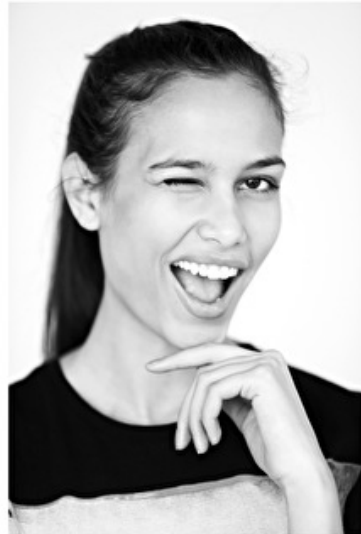

Select

MODEL MANAGEMENT

Via Giorgio Washington, 2, Milano, 20146, Lombardia, Italy

Phone: +39 02 89658300 Fax: +39 02 89658398 Email: info.milano@selectmodel.com Website: <https://www.selectmodel.com/>

Dahlia Provoost

Height 177cm / 5' 9.5"

Bust 82cm / 32.5"

Waist 65cm / 25.5"

Hips 95cm / 37.5"

Shoes EU/US/UK 39.5 / 8.5 / 6

Hair Dark brown

Eyes Brown

Cup C