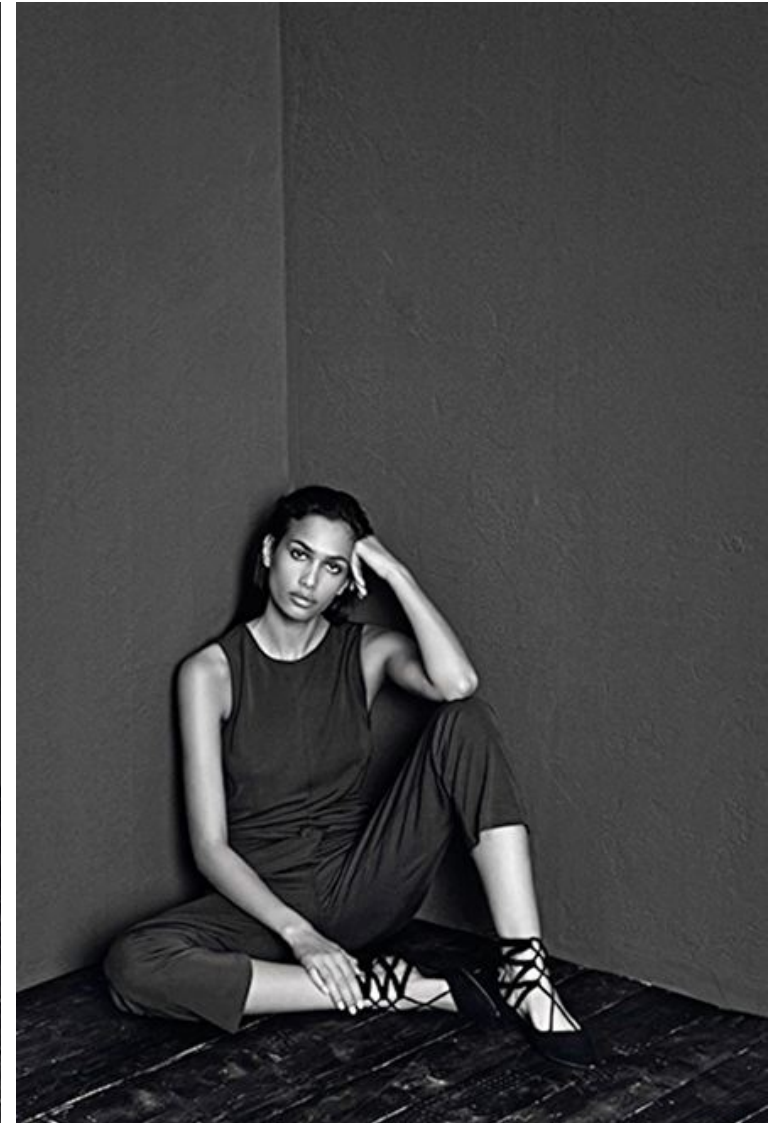

Select

MODEL MANAGEMENT

Via Giorgio Washington, 2, Milano, 20146, Lombardia, Italy

Phone: +39 02 89658300 Fax: +39 02 89658398 Email: info.milano@selectmodel.com Website: <https://www.selectmodel.com/>

Dahlia Provoost

Height 177cm / 5' 9.5"

Bust 82cm / 32.5"

Waist 65cm / 25.5"

Hips 95cm / 37.5"

Shoes EU/US/UK 39.5 / 8.5 / 6

Hair Dark brown

Eyes Brown

Cup C