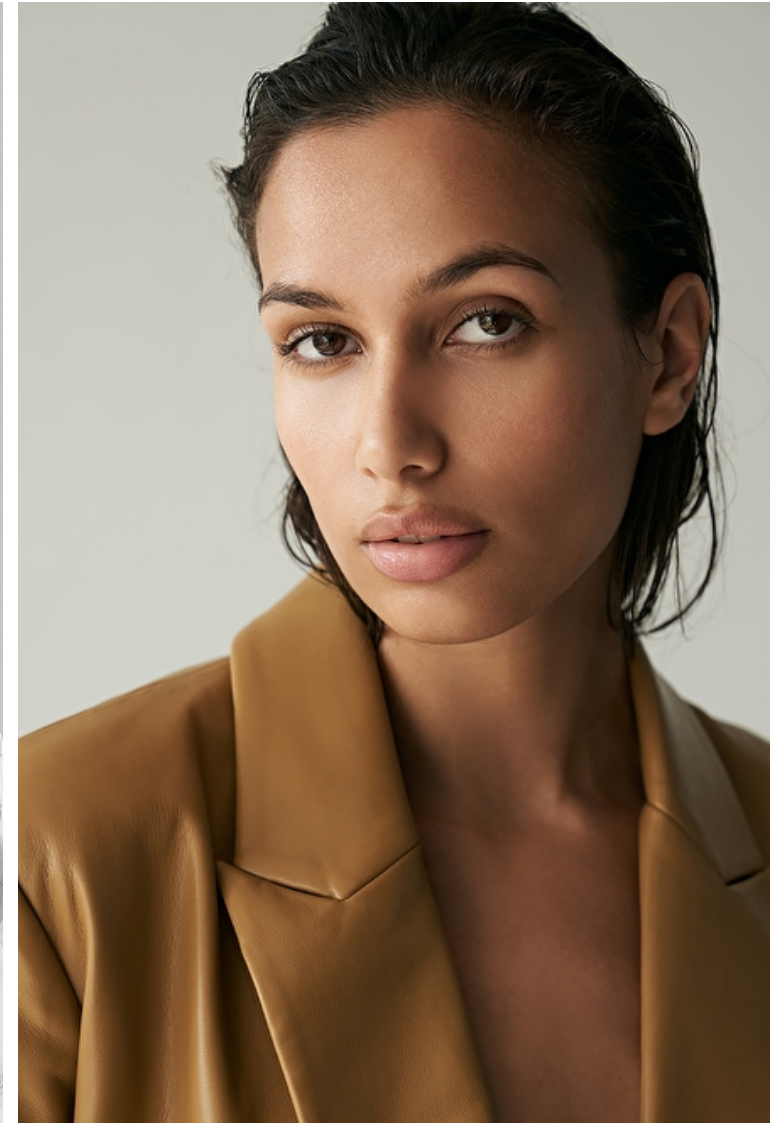

Select

MODEL MANAGEMENT

Via Giorgio Washington, 2, Milano, 20146, Lombardia, Italy

Phone: +39 02 89658300 Fax: +39 02 89658398 Email: info.milano@selectmodel.com Website: <https://www.selectmodel.com/>

Dahlia Provoost

Height 177cm / 5' 9.5"

Bust 82cm / 32.5"

Waist 65cm / 25.5"

Hips 95cm / 37.5"

Shoes EU/US/UK 39.5 / 8.5 / 6

Hair Dark brown

Eyes Brown

Cup C