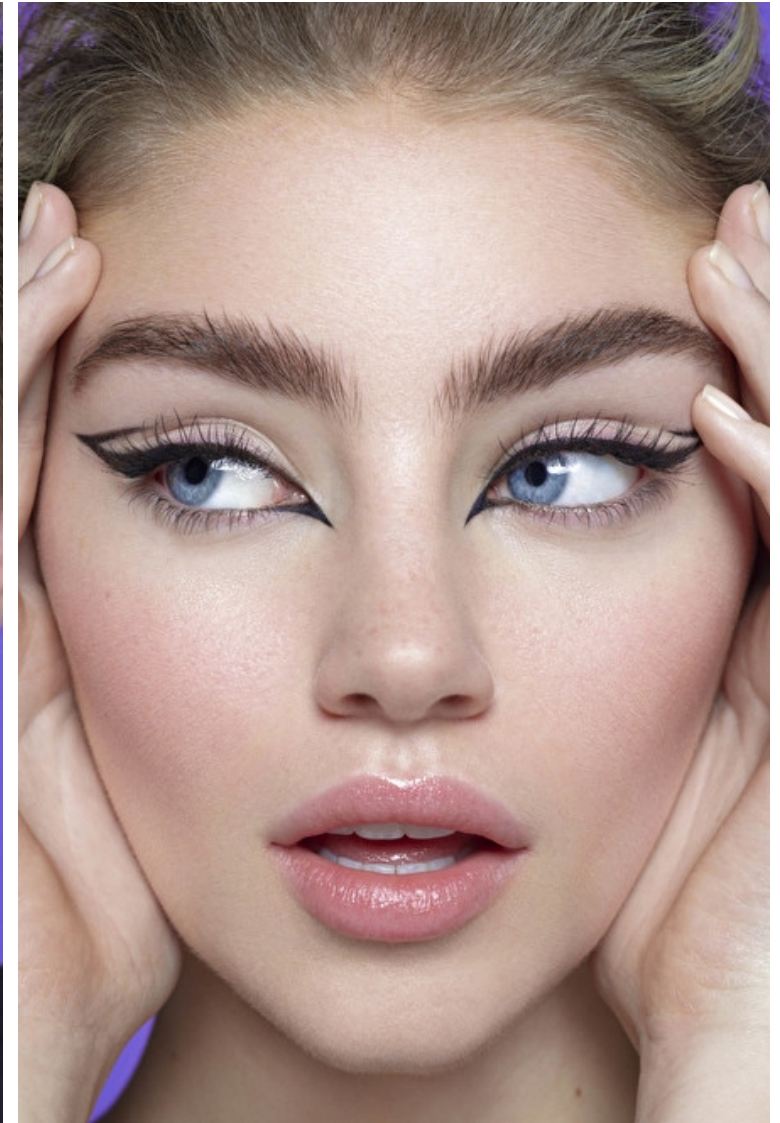

DAISY JELLEY

Height 175cm / 5' 9.0"

Bust 91cm / 36"

Cup B

Hips 99cm / 39"

Waist 74cm / 29"

Shoes EU/US/UK 39 / 8 / 6

Hair Blond

Hair length 8

Eyes Blue