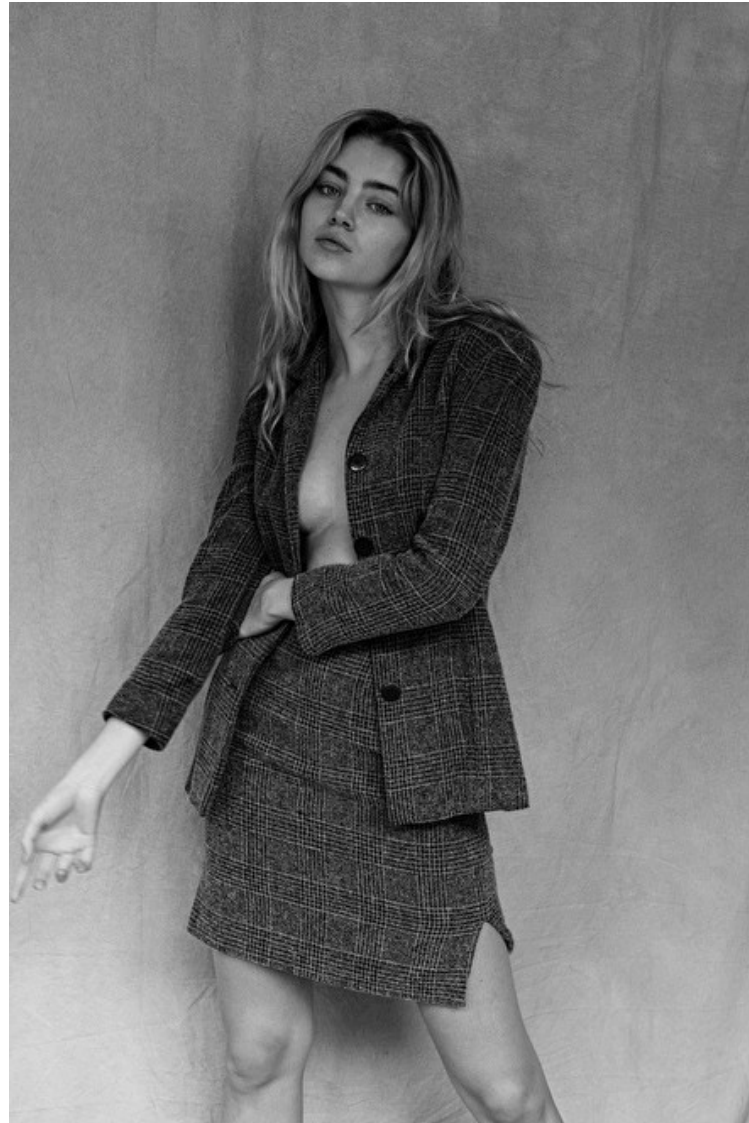

Select

MODEL MANAGEMENT

Via Giorgio Washington, 2, Milano, 20146, Lombardia, Italy

Phone: +39 02 89658300 Fax: +39 02 89658398 Email: info.milano@selectmodel.com Website: <https://www.selectmodel.com/>

DAISY JELLEY

Height 175cm / 5' 9.0"

Bust 91cm / 36"

Cup B

Hips 99cm / 39"

Waist 74cm / 29"

Shoes EU/US/UK 39 / 8 / 6

Hair Blond

Hair length 8

Eyes Blue