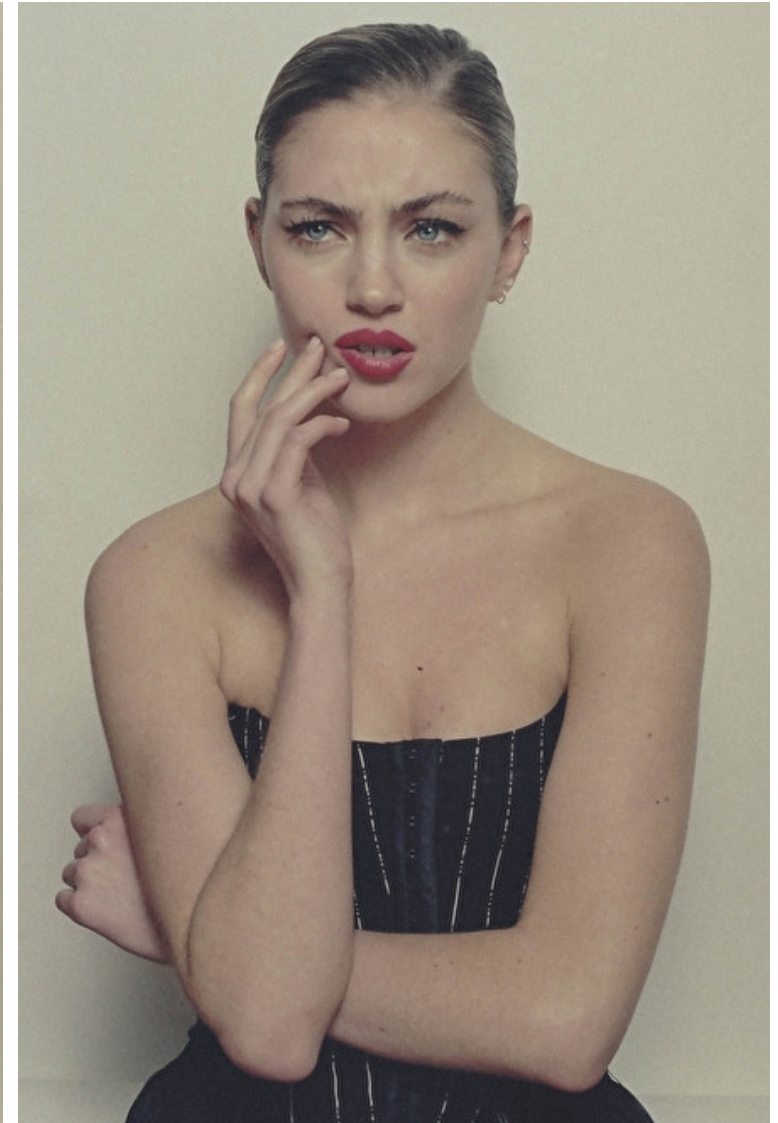

Select

MODEL MANAGEMENT

Via Giorgio Washington, 2, Milano, 20146, Lombardia, Italy

Phone: +39 02 89658300 Fax: +39 02 89658398 Email: info.milano@selectmodel.com Website: <https://www.selectmodel.com/>

DAISY JELLEY

Height 175cm / 5' 9.0"

Bust 91cm / 36"

Cup B

Hips 99cm / 39"

Waist 74cm / 29"

Shoes EU/US/UK 39 / 8 / 6

Hair Blond

Hair length 8

Eyes Blue