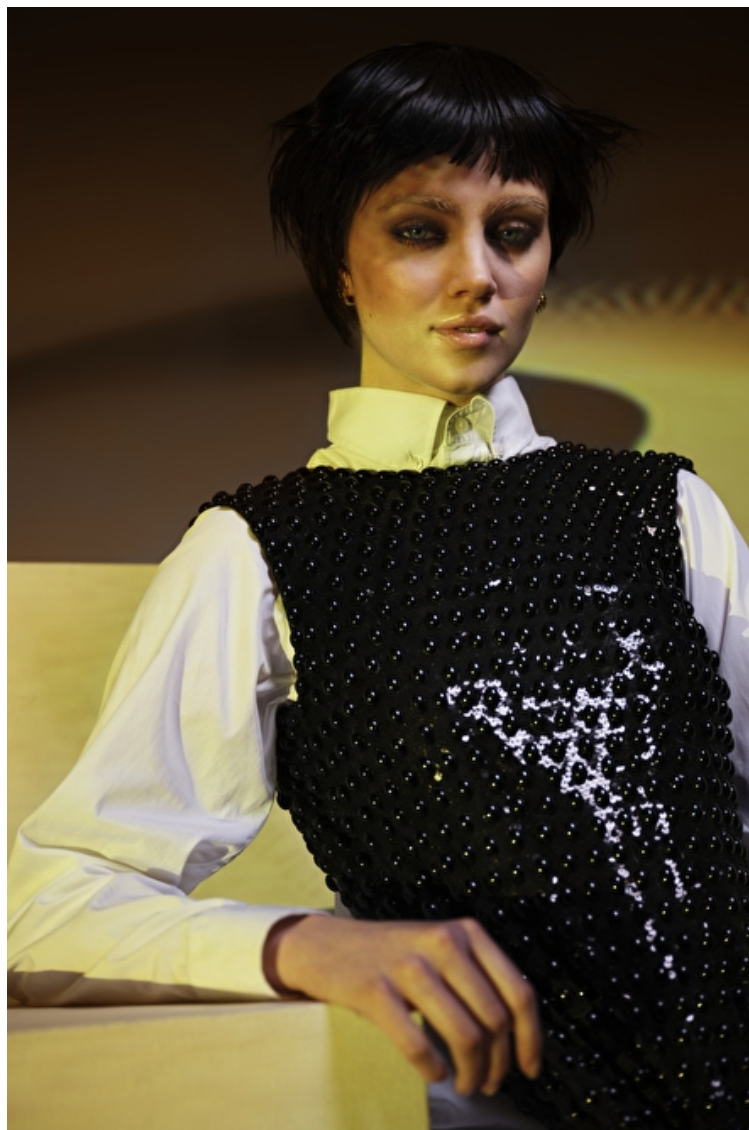

Hips 99cm / 39"

Waist 74cm / 29"

Shoes EU/US/UK 39 / 8 / 6

Hair Blond

Hair length 8

Eyes Blue

Select

MODEL MANAGEMENT