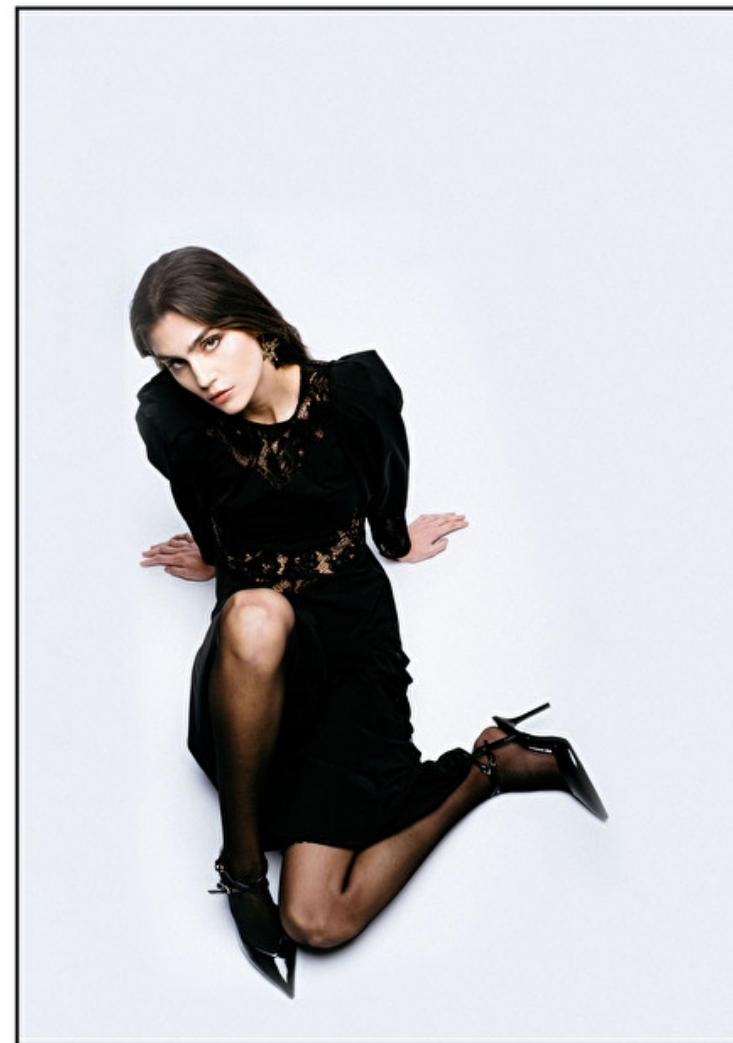

Height 180cm / 5' 11.0"

Bust 77cm / 30.5"

Waist 61cm / 24"

Hips 87cm / 34.5"

Shoes EU/US/UK 39 / 8 / 6

Eyes Green

Hair Dark blond

Daniella Marina