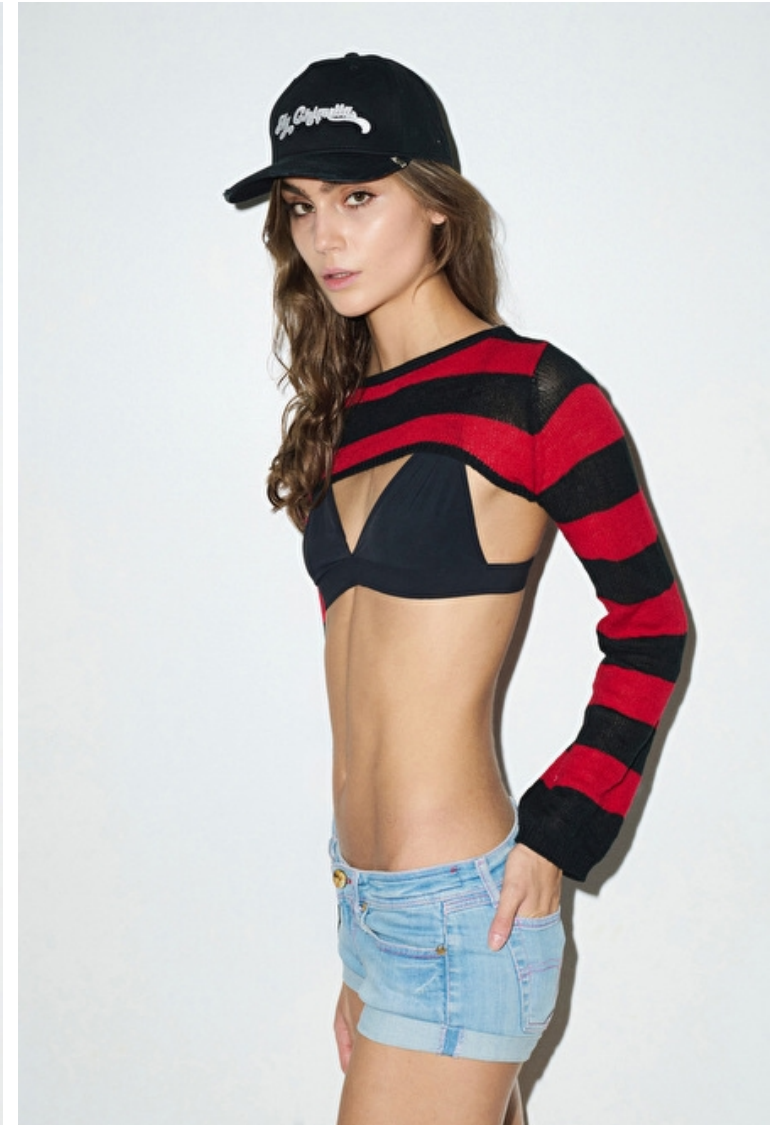

Height 180cm / 5' 11.0"

Bust 77cm / 30.5"

Waist 61cm / 24"

Hips 87cm / 34.5"

Shoes EU/US/UK 39 / 8 / 6

Eyes Green

Hair Dark blond

Daniella Marina