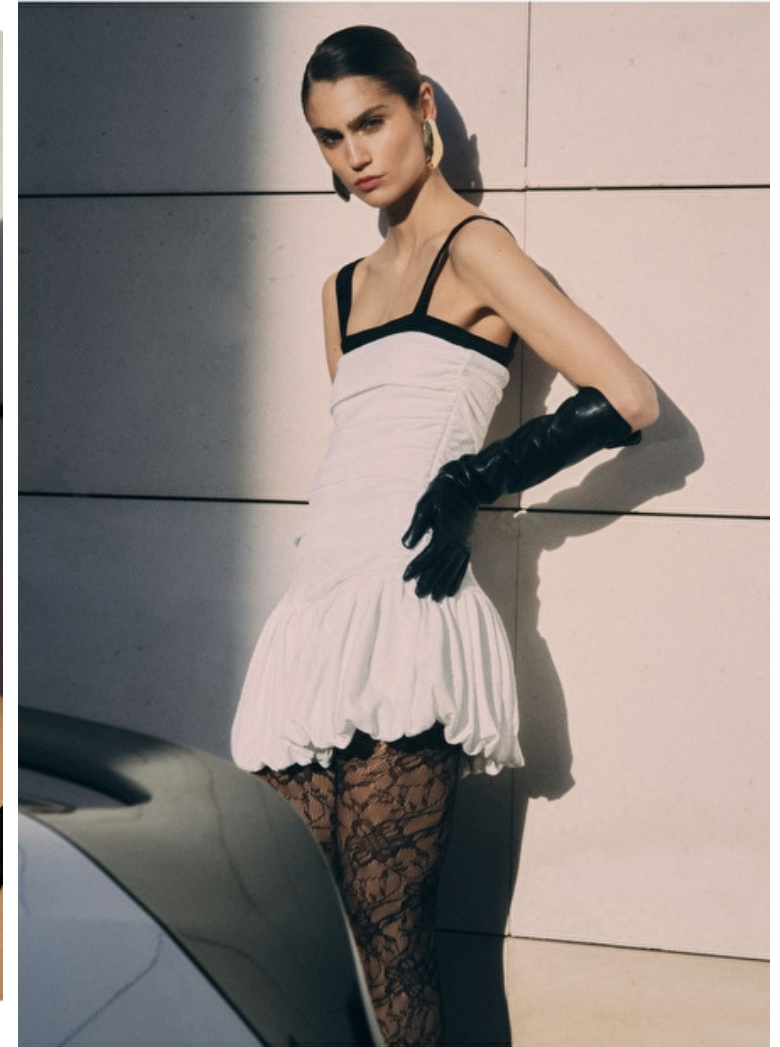

## Daniella Marina

Height 180cm / 5' 11.0"

Bust 77cm / 30.5"

Waist 61cm / 24"

Hips 87cm / 34.5"

Shoes EU/US/UK 39 / 8 / 6

Eyes Green

Hair Dark blond