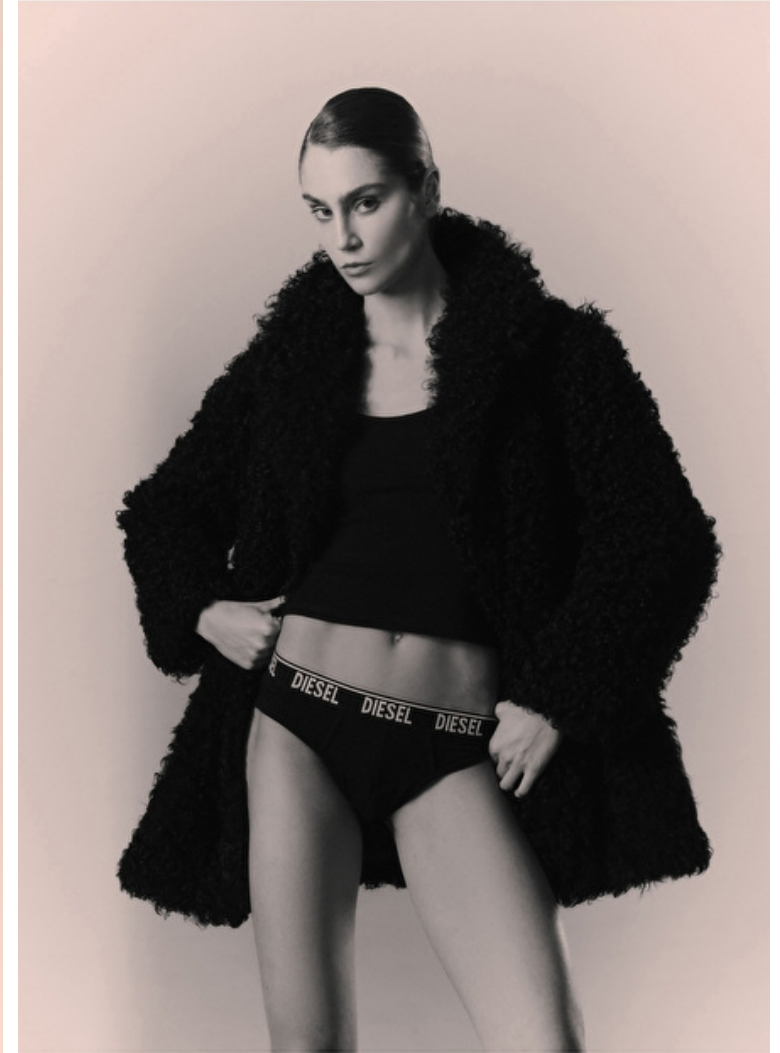

## Daniella Marina

Height 180cm / 5' 11.0"

Bust 77cm / 30.5"

Waist 61cm / 24"

Hips 87cm / 34.5"

Shoes EU/US/UK 39 / 8 / 6

Eyes Green

Hair Dark blond