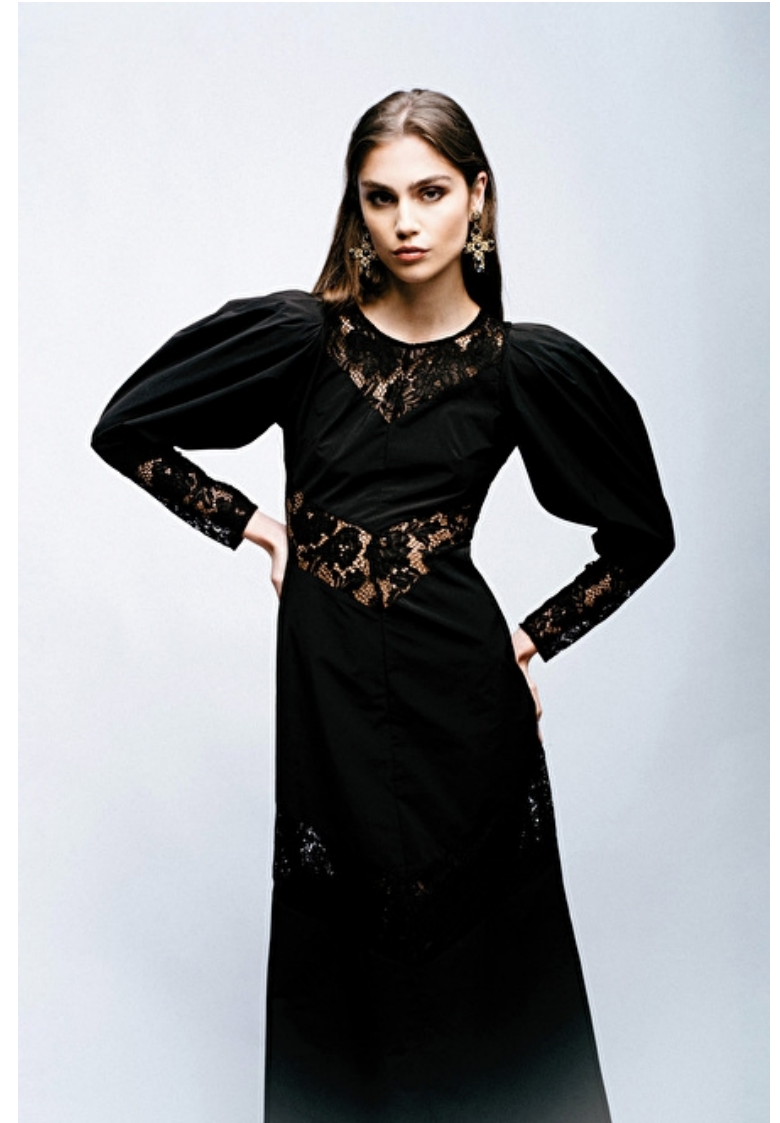

## Daniella Marina

Height 180cm / 5' 11.0"

Bust 77cm / 30.5"

Waist 61cm / 24"

Hips 87cm / 34.5"

Shoes EU/US/UK 39 / 8 / 6

Eyes Green

Hair Dark blond