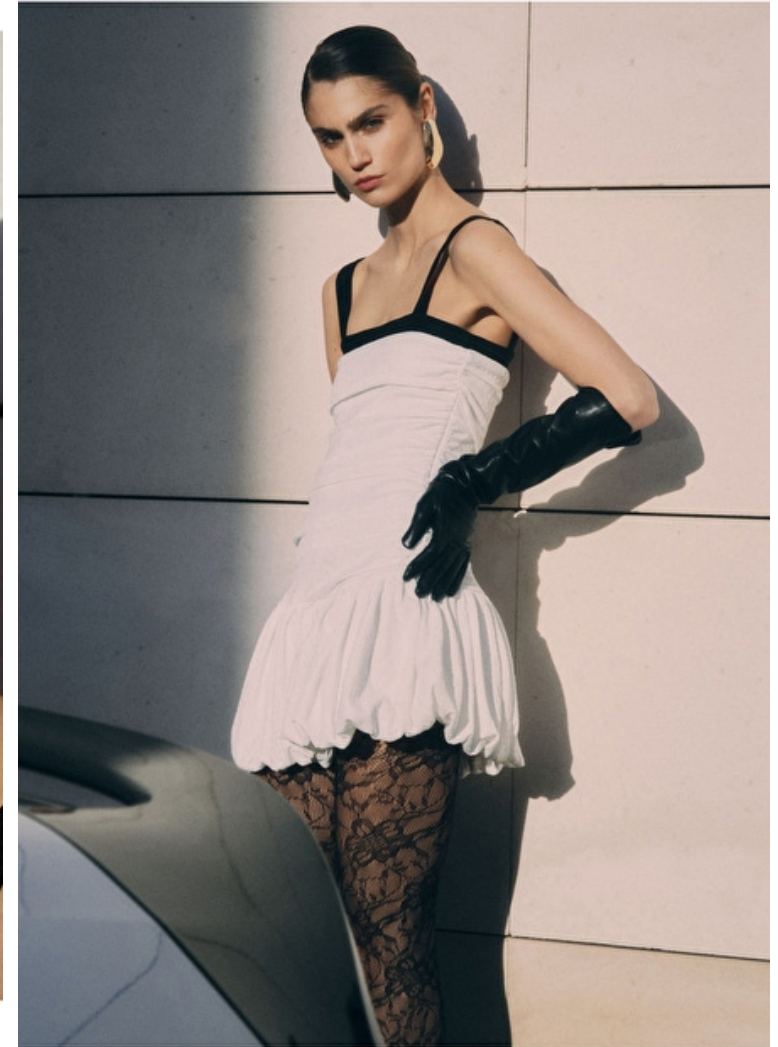

Height 180cm / 5' 11.0"

Bust 77cm / 30.5"

Waist 61cm / 24"

Hips 87cm / 34.5"

Shoes EU/US/UK 39 / 8 / 6

Eyes Green

Hair Dark blond

Daniella Marina