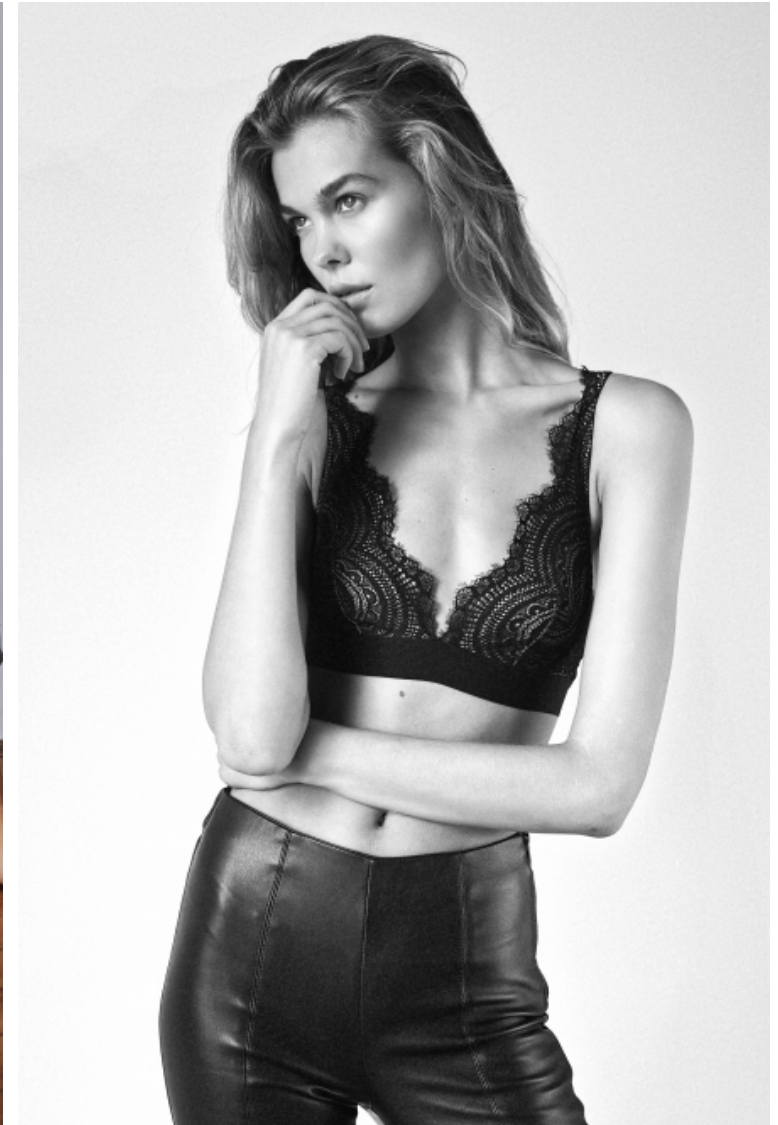

Height 178cm / 5' 10.0"

Bust 82cm / 32.5"

Waist 60cm / 23.5"

Hips 89cm / 35"

Shoes EU/US/UK 38 / 7.5 / 5

Hair Blond

Eyes Blue

Select