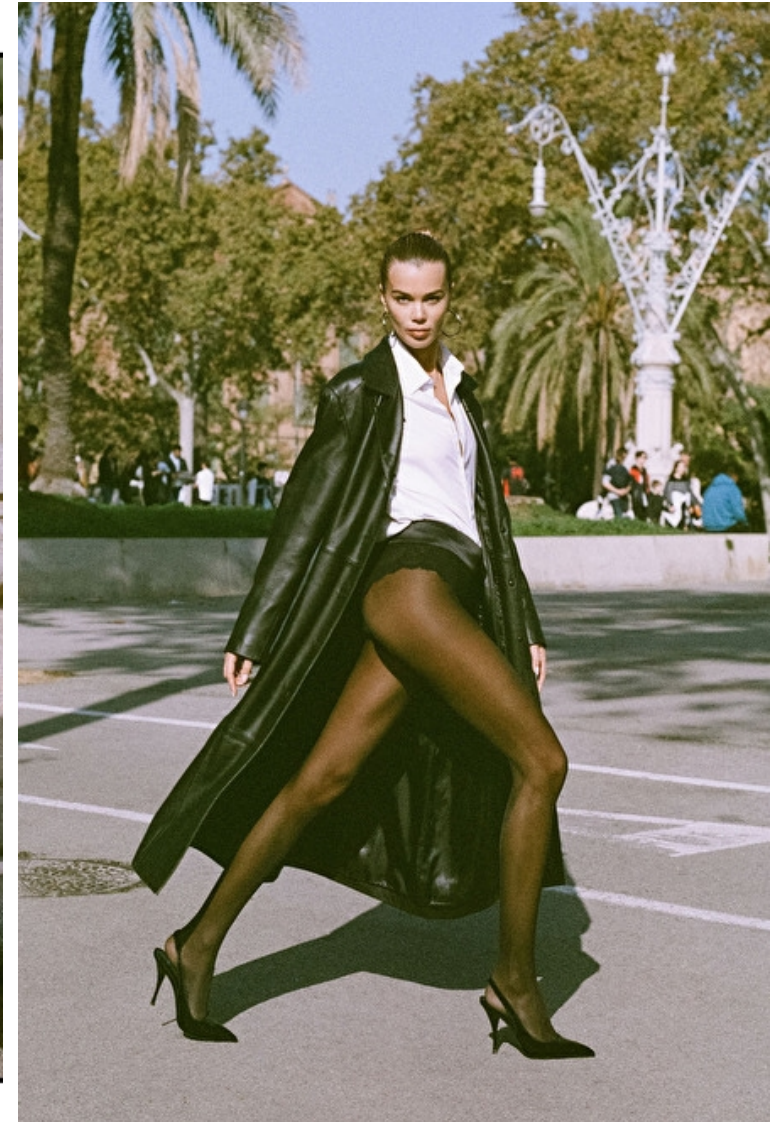

Height 178cm / 5' 10.0"

Bust 82cm / 32.5"

Waist 60cm / 23.5"

Hips 89cm / 35"

Shoes EU/US/UK 38 / 7.5 / 5

Hair Blond

Eyes Blue

Select