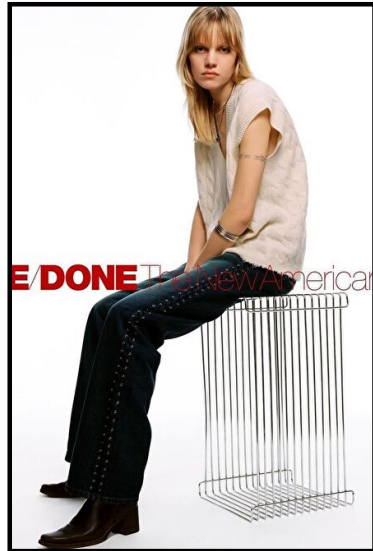

Select

MODEL MANAGEMENT

Height 179cm / 5' 10.5" - Bust 79cm / 31" - Waist 63cm / 25" - Hips 91cm / 36" -
Shoes EU/US/UK 39.5 / 8.5 / 6 - Eyes Green - Hair Blond - Cup A/B - Location
London

DILETTA BUSIN

Select

MODEL MANAGEMENT

Height 179cm / 5' 10.5" - Bust 79cm / 31" - Waist 63cm / 25" - Hips 91cm / 36" -
Shoes EU/US/UK 39.5 / 8.5 / 6 - Eyes Green - Hair Blond - Cup A/B - Location
London

DILETTA BUSIN

Select

MODEL MANAGEMENT

DILETTA BUSIN

Select

MODEL MANAGEMENT

Height 179cm / 5' 10.5" - Bust 79cm / 31" - Waist 63cm / 25" - Hips 91cm / 36" -
Shoes EU/US/UK 39.5 / 8.5 / 6 - Eyes Green - Hair Blond - Cup A/B - Location
London

DILETTA BUSIN