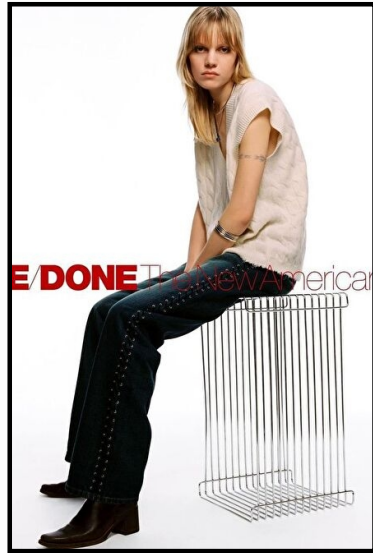

Select

MODEL MANAGEMENT

Height 179cm / 5' 10.5" - Bust 79cm / 31" - Waist 63cm / 25" - Hips 90cm / 35.5" -
Shoes EU/US/UK 39.5 / 8.5 / 6 - Eyes Green - Hair Blond - Cup A/B - Location
London

DILETTA BUSIN