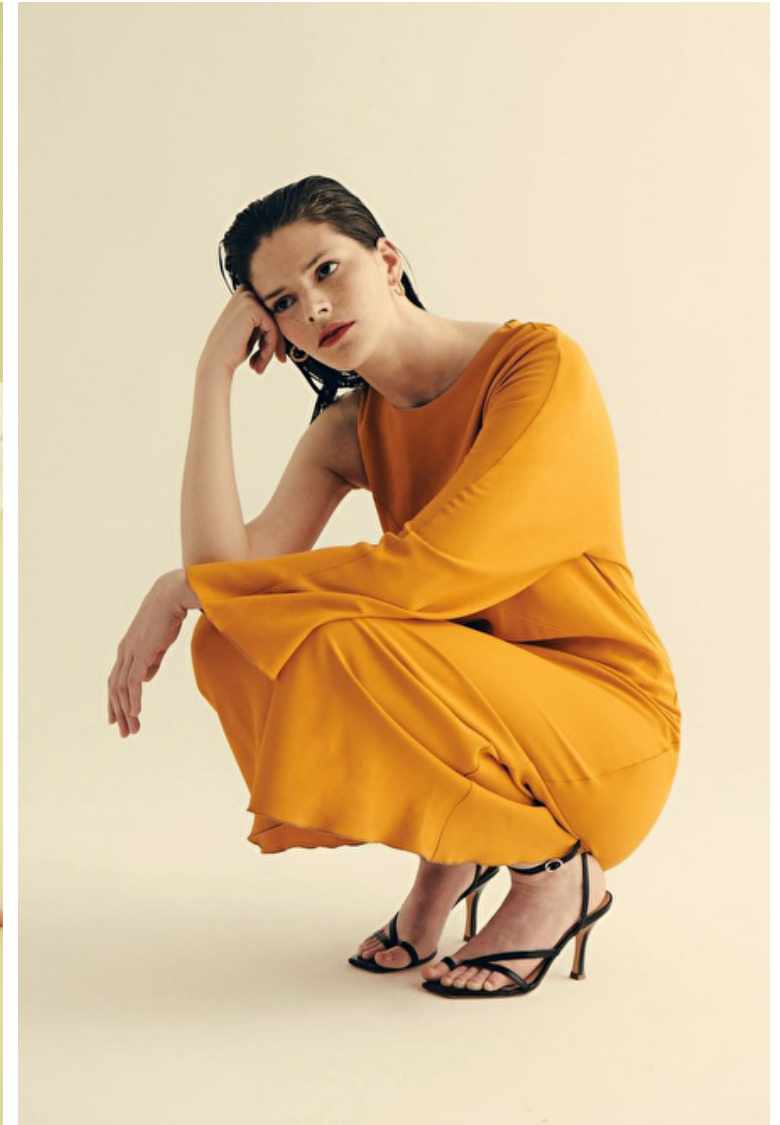

Select

MODEL MANAGEMENT

Via Giorgio Washington, 2, Milano, 20146, Lombardia, Italy

Phone: +39 02 89658300 Fax: +39 02 89658398 Email: info.milano@selectmodel.com Website: <https://www.selectmodel.com/>

Eirill Delonge

Height 178cm / 5' 10.0"

Bust/Chest 78cm / 30.5"

Waist 58cm / 23"

Hips 88cm / 34.5"

Shoes EU/US/UK 39 / 8 / 6

Hair Dark brown

Eyes Brown