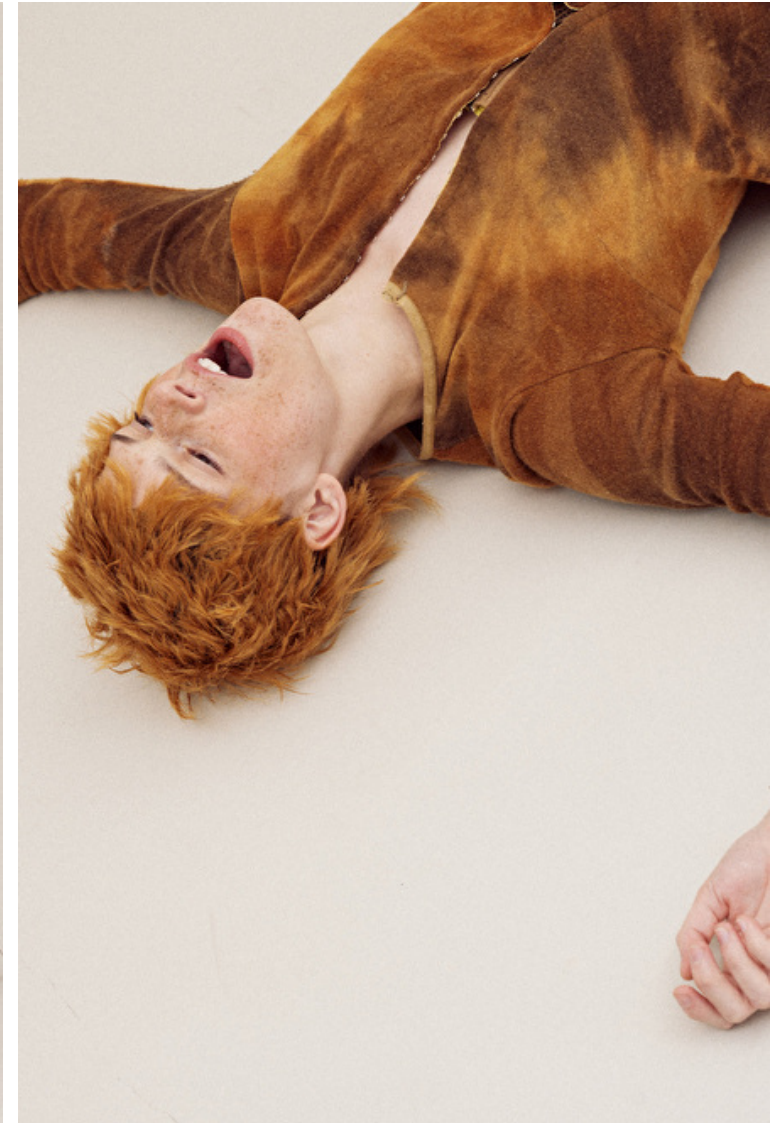

Height 178cm / 5' 10.0"

Bust/Chest 78cm / 30.5"

Waist 58cm / 23"

Hips 88cm / 34.5"

Shoes EU/US/UK 39 / 8 / 6

Hair Dark brown

Eyes Brown

Eirill Delonge