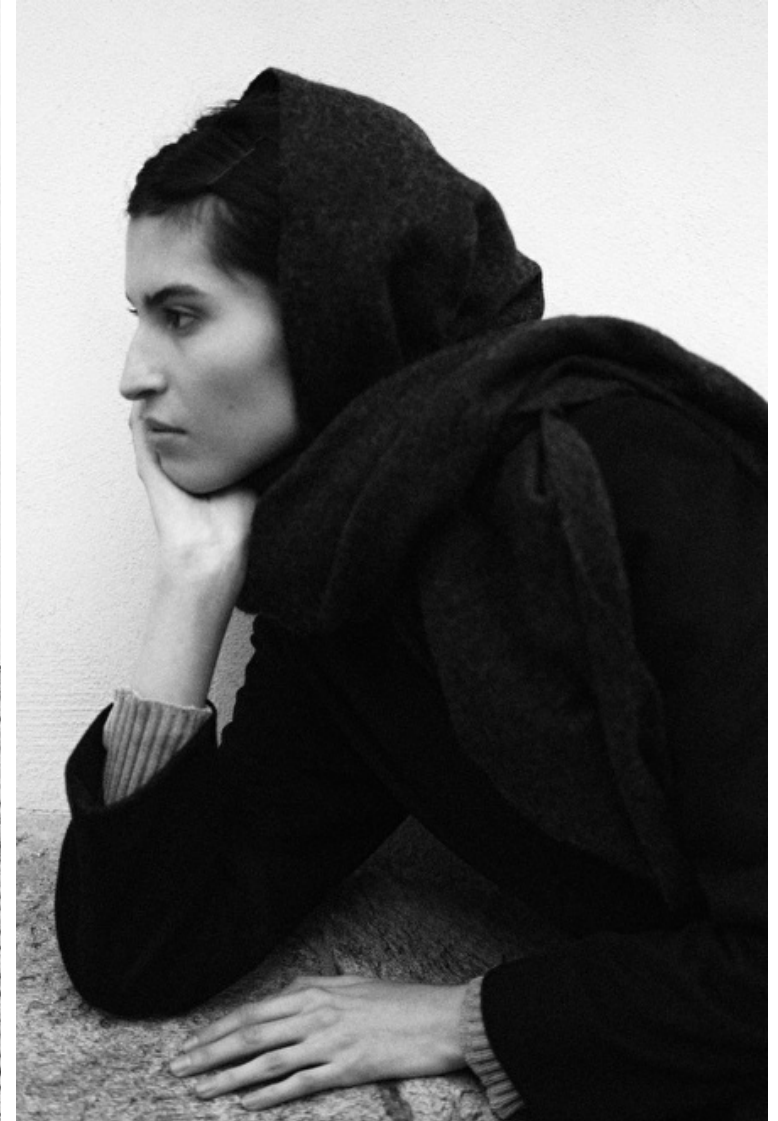

## Elena Alvarez

Height 178cm / 5' 10.0"

Bust 80cm / 31.5"

Waist 62cm / 24.5"

Hips 90cm / 35.5"

Shoes EU/US/UK 40.5 / 9.5 / 7

Eyes Brown

Hair Brown