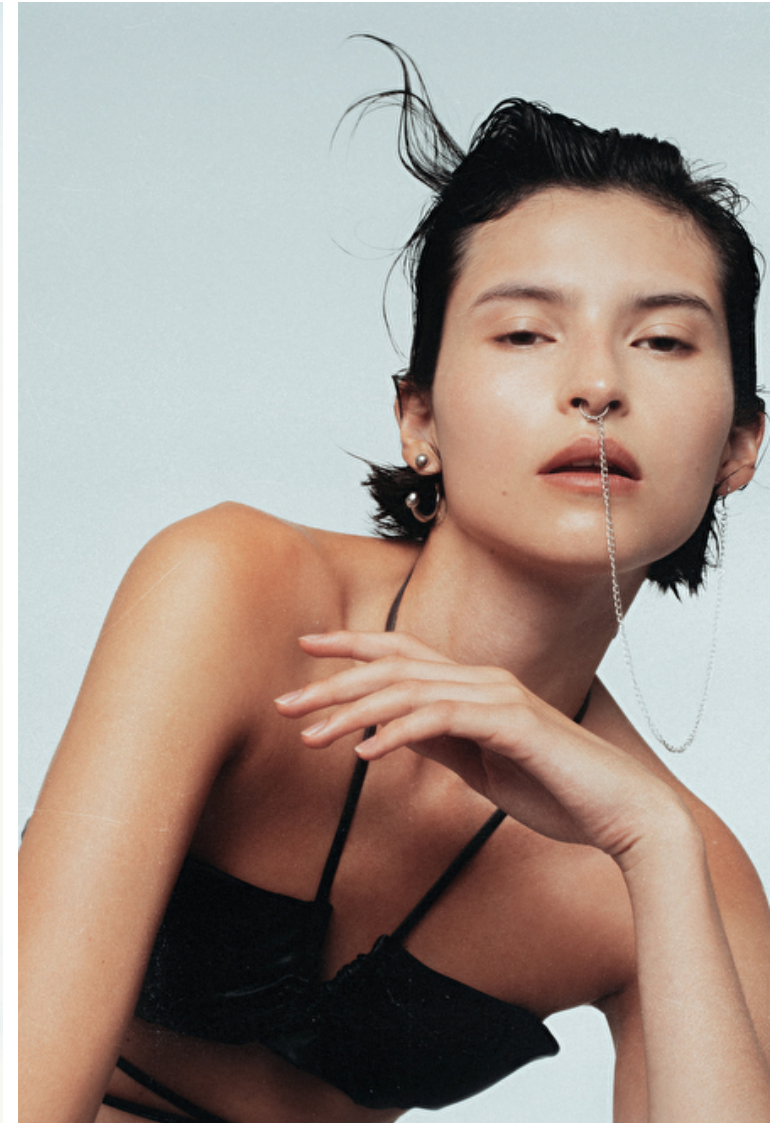

## Elena Alvarez

Height 178cm / 5' 10.0"

Bust 80cm / 31.5"

Waist 62cm / 24.5"

Hips 88cm / 34.5"

Shoes EU/US/UK 40.5 / 9.5 / 7

Eyes Brown

Hair Brown