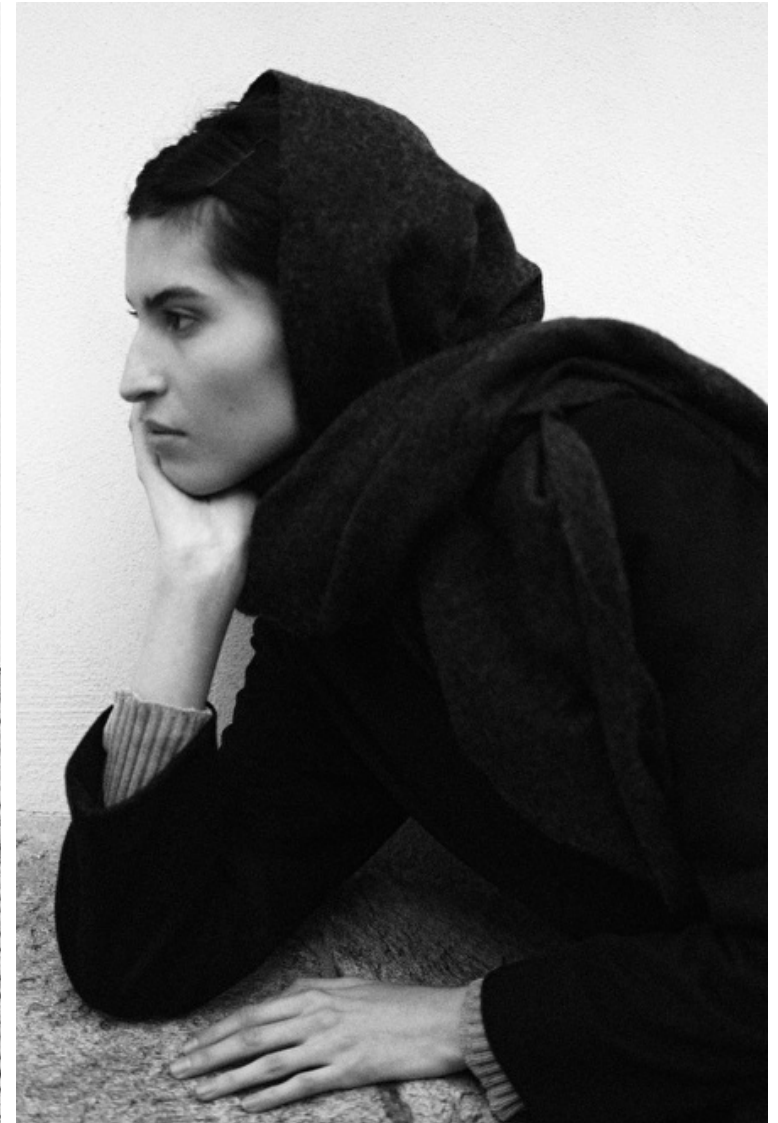

## Elena Alvarez

Height 178cm / 5' 10.0"

Bust 80cm / 31.5"

Waist 62cm / 24.5"

Hips 88cm / 34.5"

Shoes EU/US/UK 40.5 / 9.5 / 7

Eyes Brown

Hair Brown