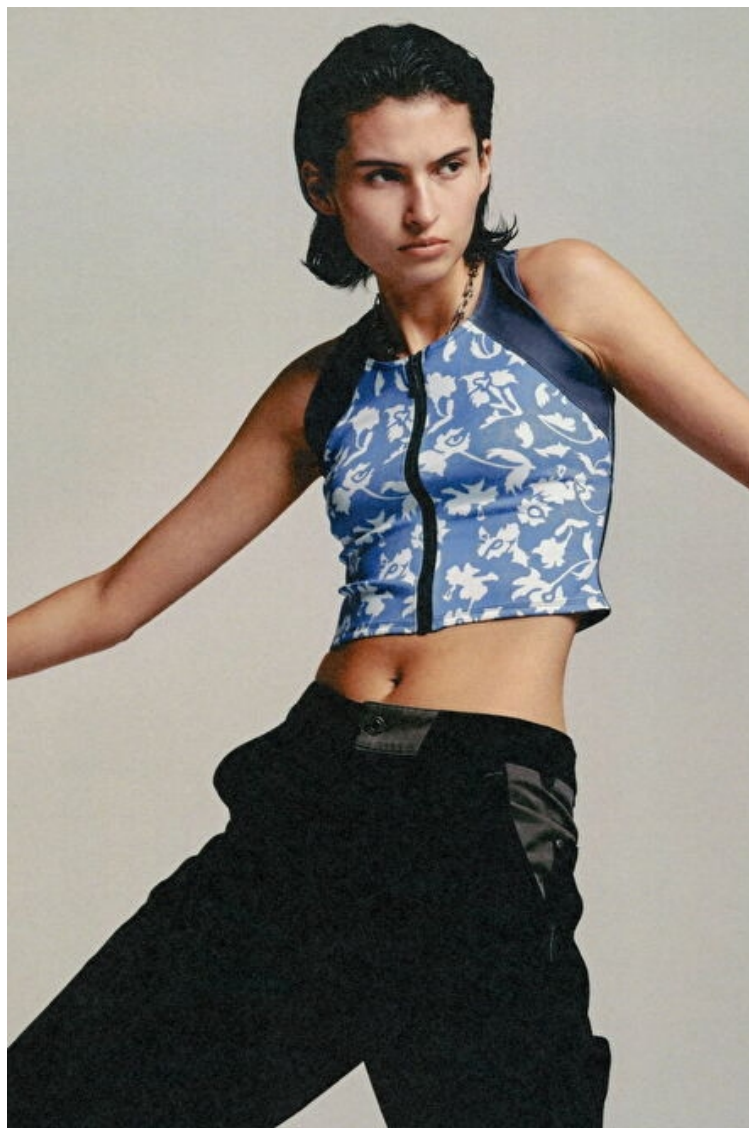

## Elena Alvarez

Height 178cm / 5' 10.0"

Bust 80cm / 31.5"

Waist 62cm / 24.5"

Hips 90cm / 35.5"

Shoes EU/US/UK 40.5 / 9.5 / 7

Eyes Brown

Hair Brown