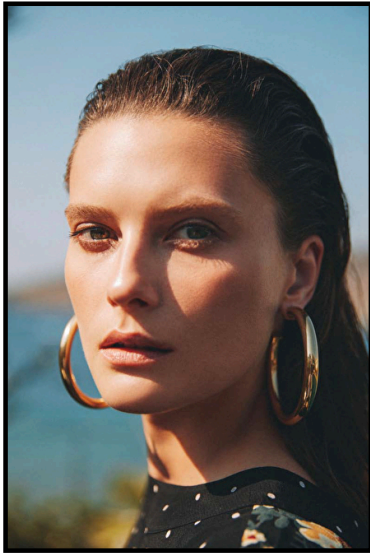

# Select

MODEL MANAGEMENT

Height 177cm / 5' 9.5" - Size EU/US 32 / 2 - Bust 85cm / 33.5" - Waist 60cm / 23.5" -  
Hips 88cm / 34.5" - Shoes EU/US/UK 39 / 8 / 6 - Eyes Green - Hair Brown - Location  
Europe