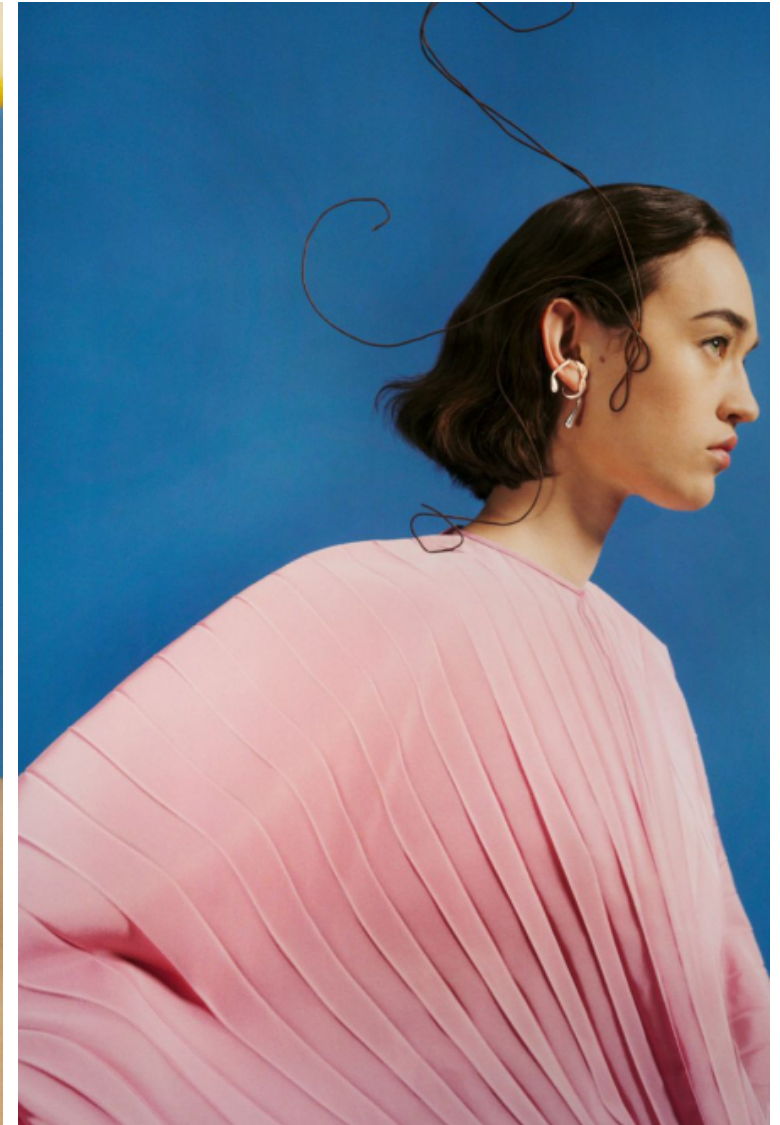

## Elizabeth Davison

Height 178cm / 5' 10.0"

Bust 78cm / 30.5"

Waist 57cm / 22.5"

Hips 87cm / 34.5"

Shoes EU/US/UK 38 / 7.5 / 5

Hair Brown

Eyes Green