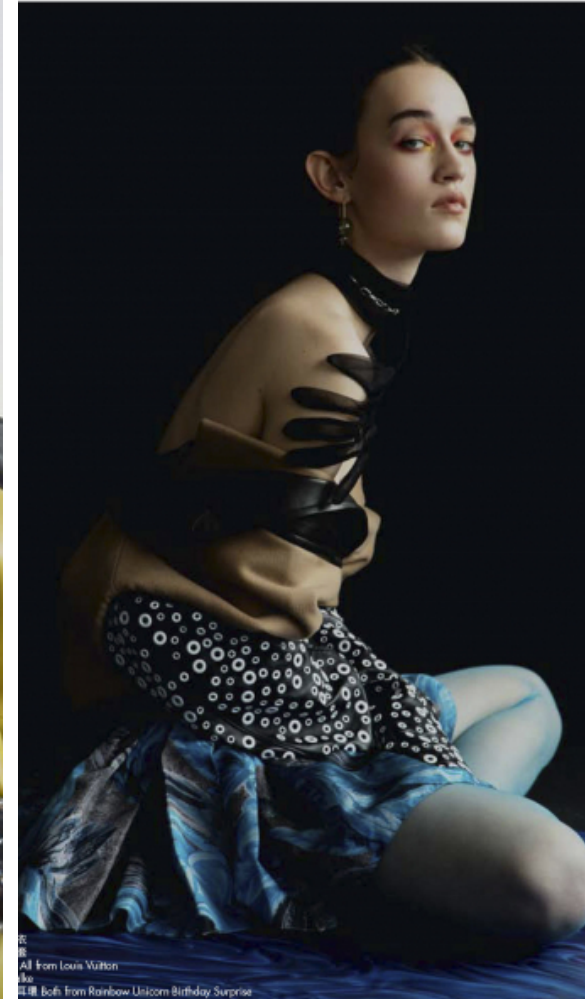

衣飾
All from Louis Vuitton
髮飾 Both from Rainbow Unicorn Birthday Surprise