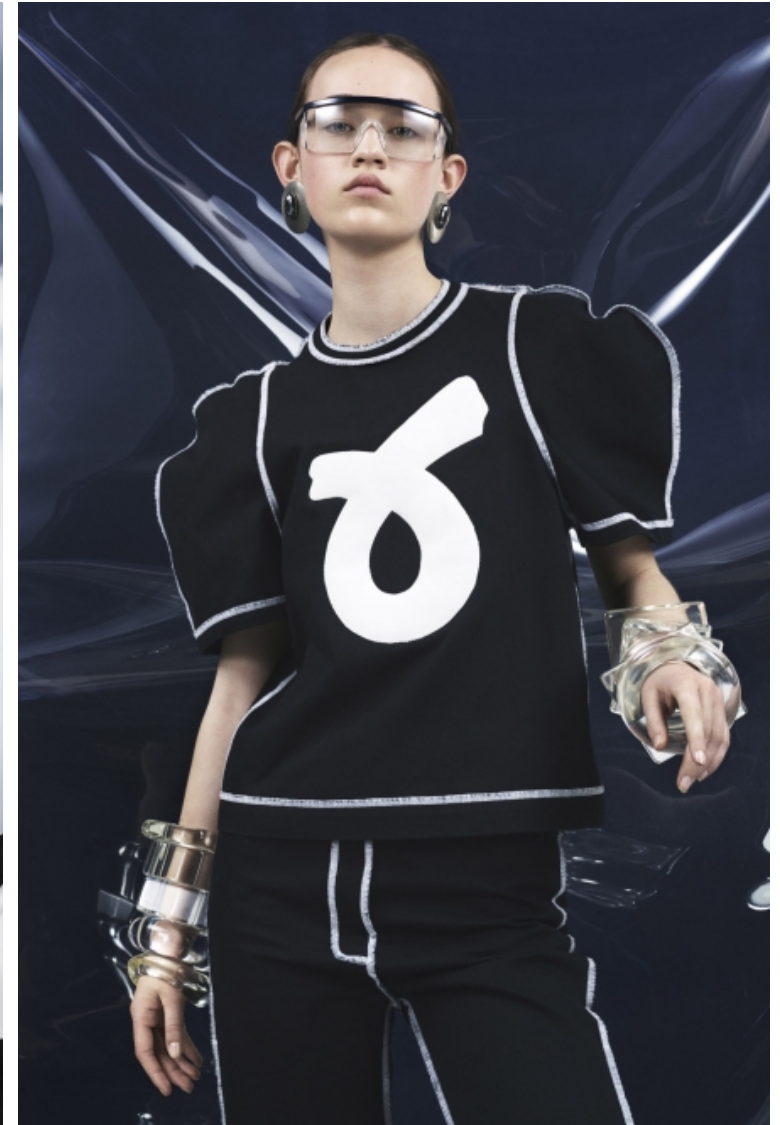

## Elizabeth Davison

Height 178cm / 5' 10.0"

Bust 78cm / 30.5"

Waist 57cm / 22.5"

Hips 87cm / 34.5"

Shoes EU/US/UK 38 / 7.5 / 5

Hair Brown

Eyes Green