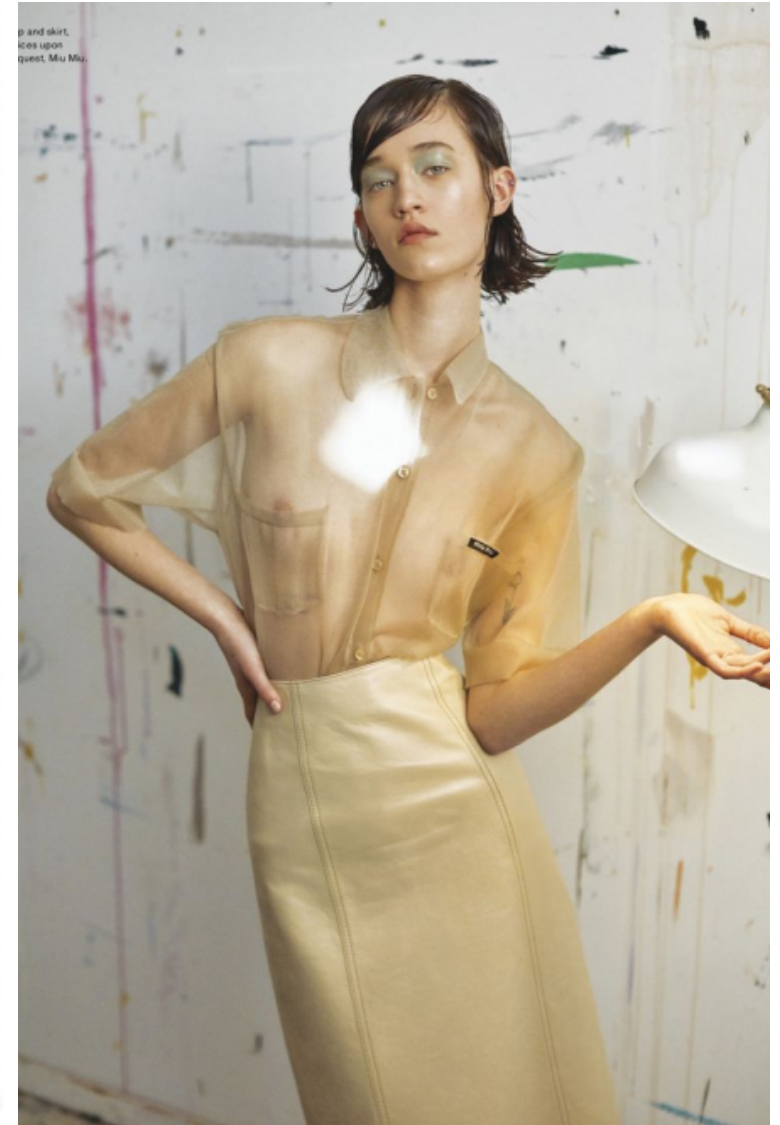

## Elizabeth Davison

Height 178cm / 5' 10.0"

Bust 78cm / 30.5"

Waist 57cm / 22.5"

Hips 87cm / 34.5"

Shoes EU/US/UK 38 / 7.5 / 5

Hair Brown

Eyes Green