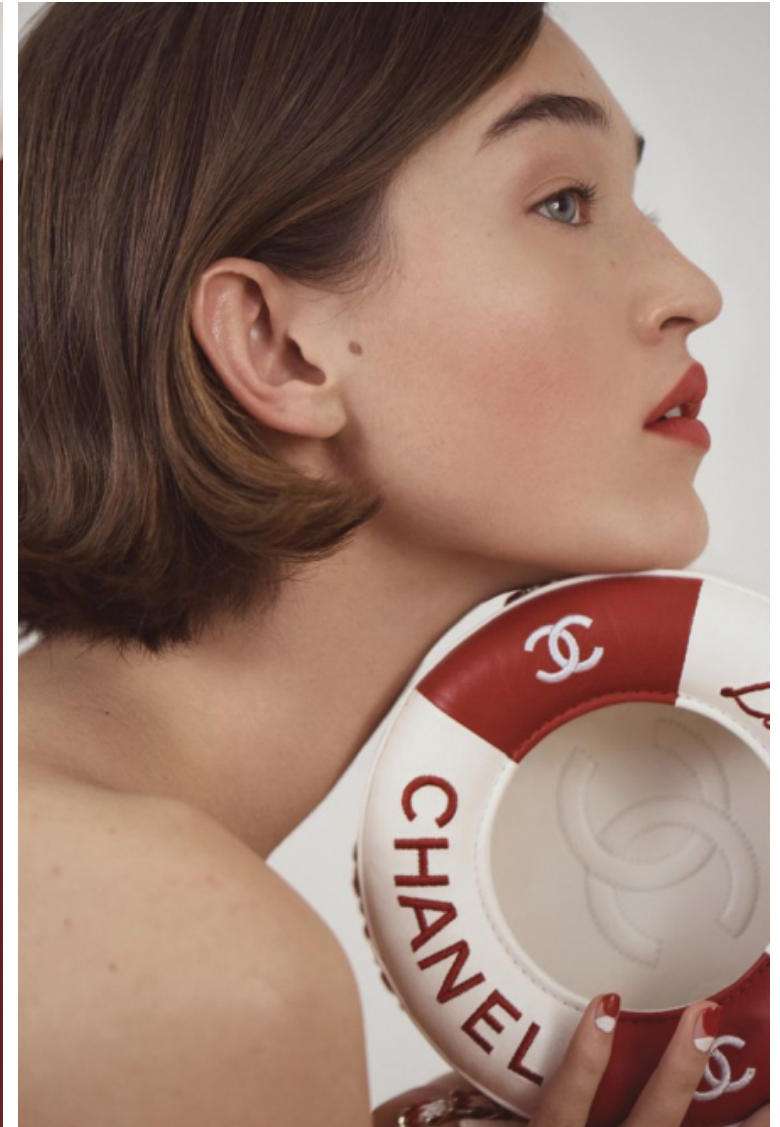

## Elizabeth Davison

Height 178cm / 5' 10.0"

Bust 78cm / 30.5"

Waist 57cm / 22.5"

Hips 87cm / 34.5"

Shoes EU/US/UK 38 / 7.5 / 5

Hair Brown

Eyes Green