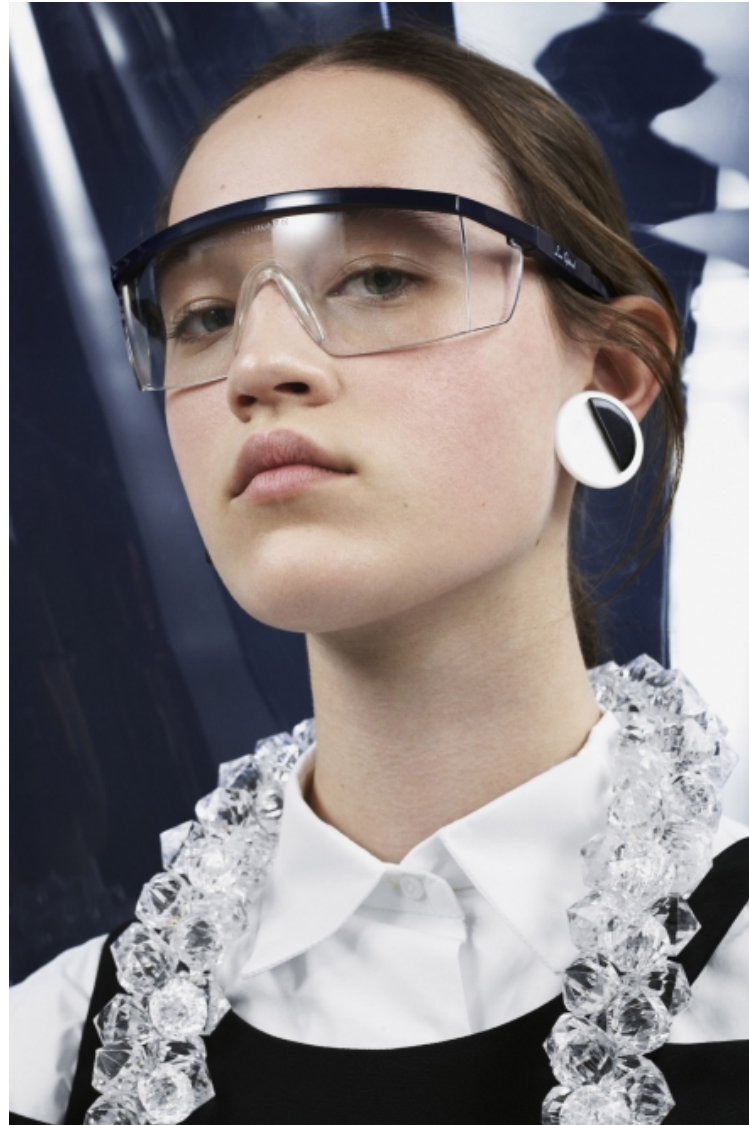

## Elizabeth Davison

Height 178cm / 5' 10.0"

Bust 78cm / 30.5"

Waist 57cm / 22.5"

Hips 87cm / 34.5"

Shoes EU/US/UK 38 / 7.5 / 5

Hair Brown

Eyes Green