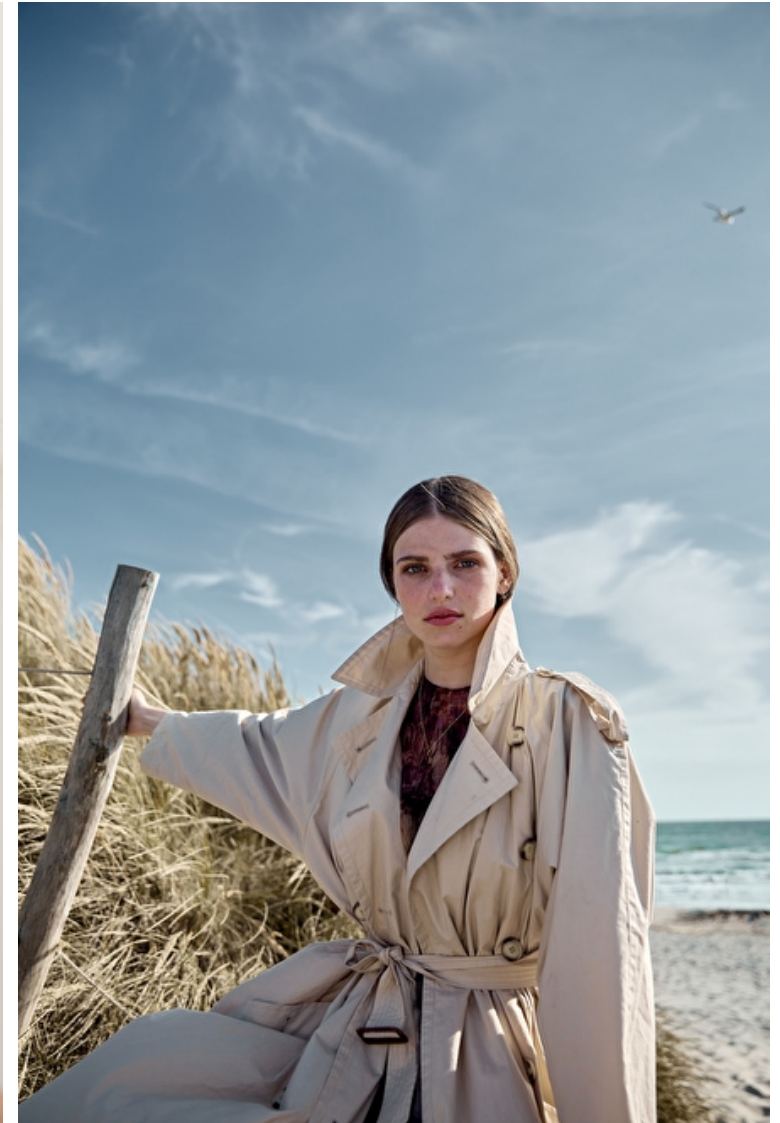

Waist 66cm / 26"

Hips 96cm / 38"

Shoes EU/US/UK 39 / 8 / 6

Eyes Blue green

Hair Brown

Hair length 1

Cup B

Ella Taylor