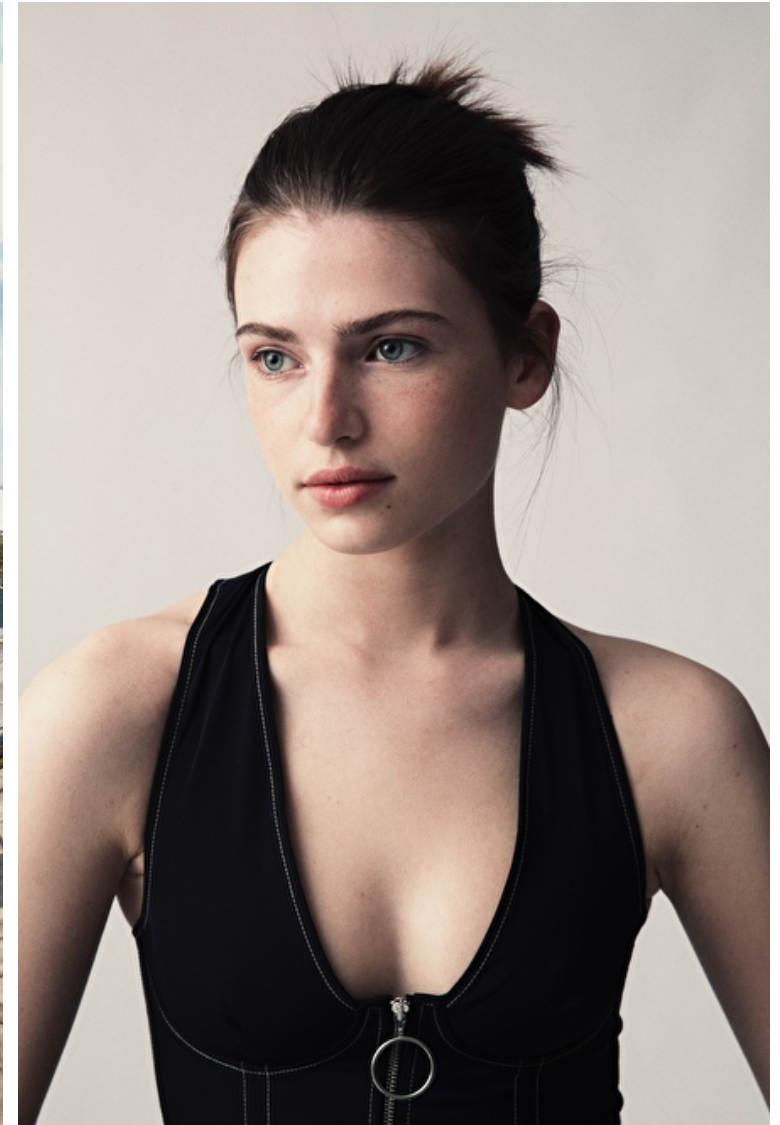

Ella Taylor

Height 173cm / 5' 8.0"

Size EU/US 34 / 4

Bust 81cm / 32"

Waist 66cm / 26"

Hips 99cm / 39"

Shoes EU/US/UK 39 / 8 / 6

Eyes Blue green

Hair Brown

Hair length 1

Cup B