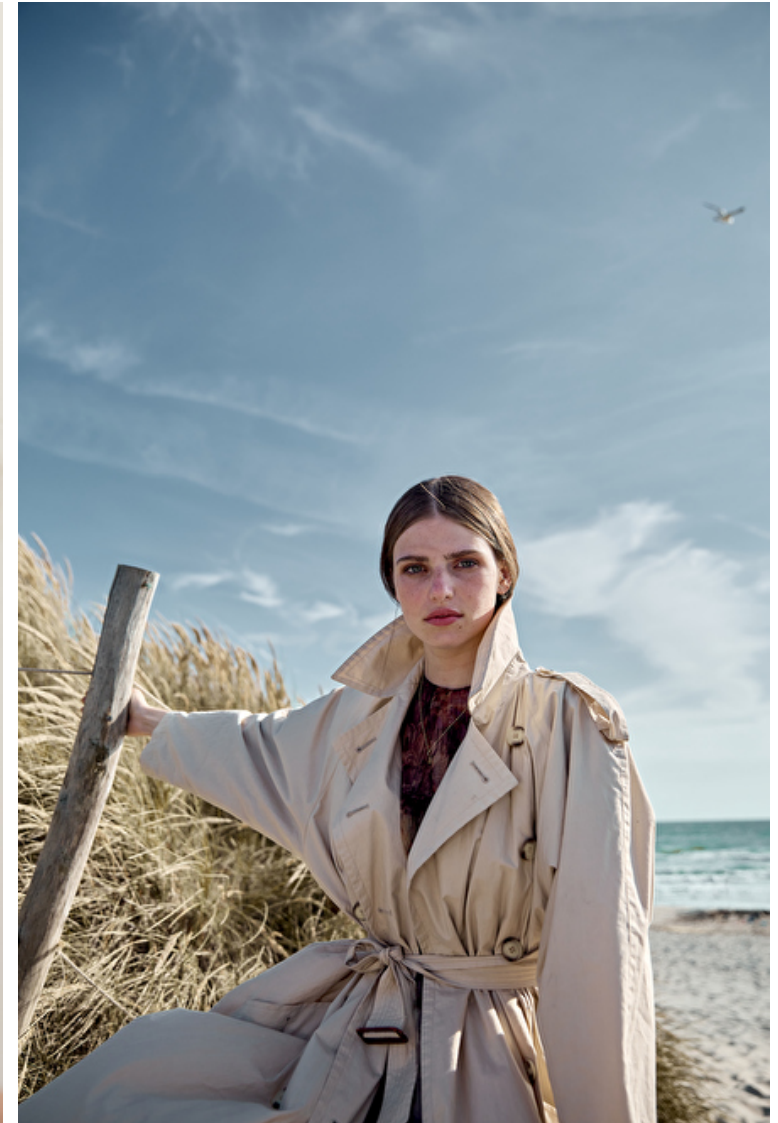

Ella Taylor

Height 173cm / 5' 8.0"

Size EU/US 34 / 4

Bust 81cm / 32"

Waist 66cm / 26"

Hips 99cm / 39"

Shoes EU/US/UK 39 / 8 / 6

Eyes Blue green

Hair Brown

Hair length 1

Cup B