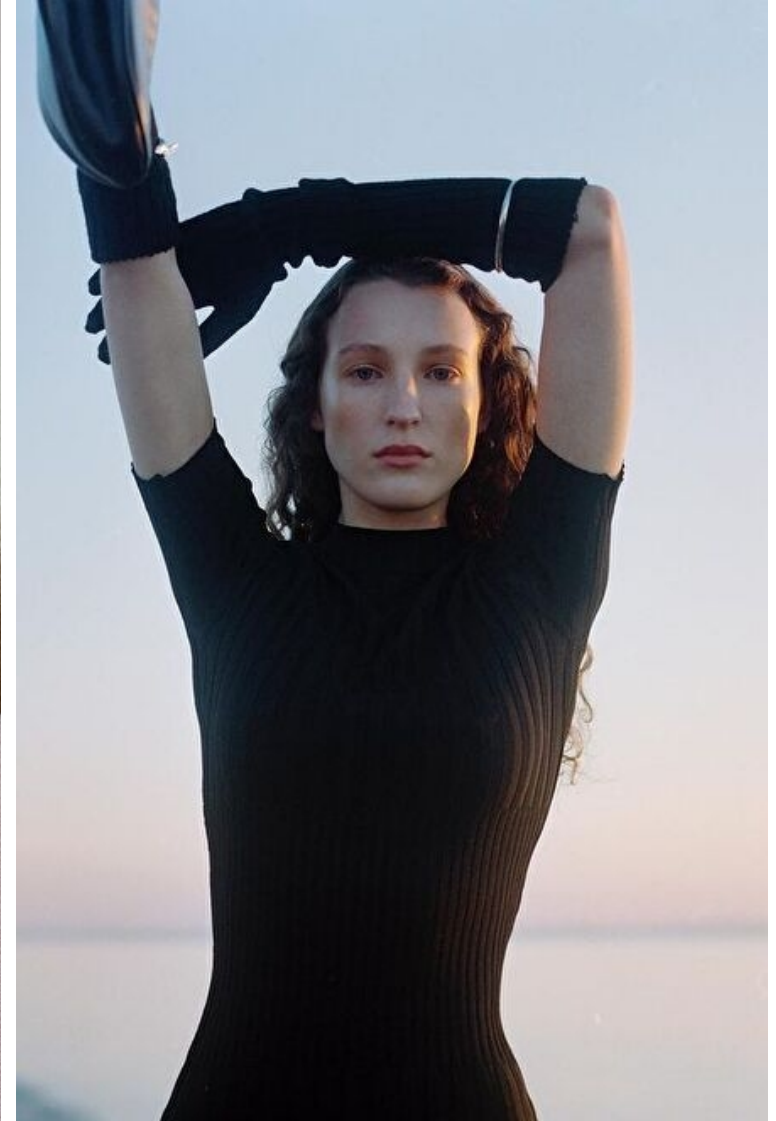

EMILY BENNETT

Height 180cm / 5' 11.0"

Size EU/US 34 / 4

Bust 79cm / 31"

Waist 60cm / 23.5"

Hips 88cm / 34.5"

Shoes EU/US/UK 40 / 9 / 7

Eyes Blue

Hair Brown