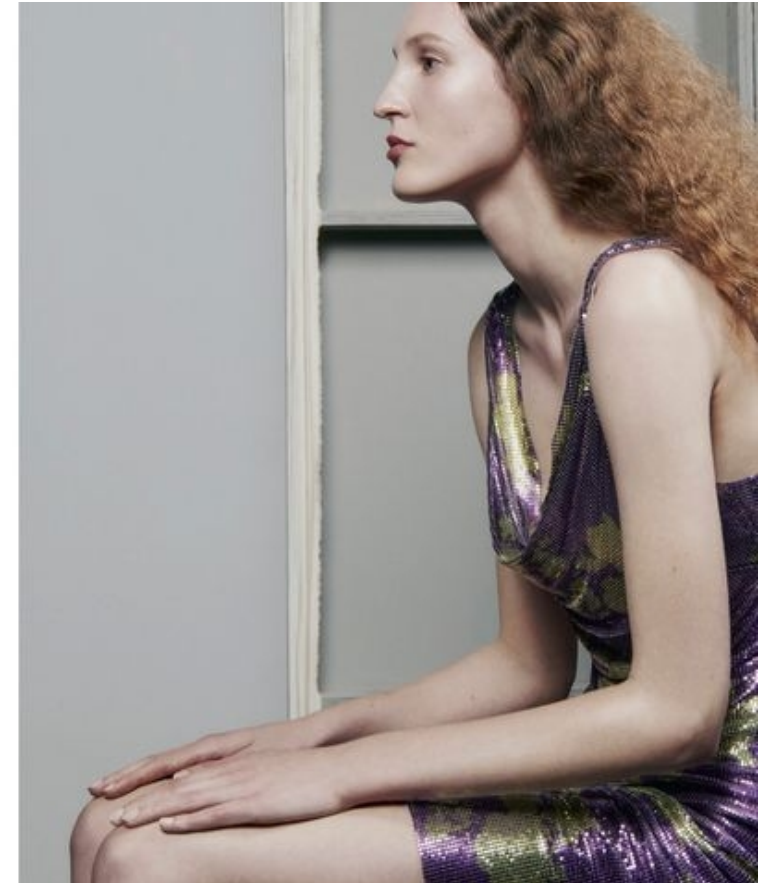

EMILY BENNETT

Height 180cm / 5' 11.0"

Size EU/US 34 / 4

Bust 79cm / 31"

Waist 60cm / 23.5"

Hips 88cm / 34.5"

Shoes EU/US/UK 40 / 9 / 7

Eyes Blue

Hair Brown

COME AS YOU

ARE

PHOTOGRAPHY BY PAOLA KUDACKI
STYLING BY CAROLINA ORRICO

308