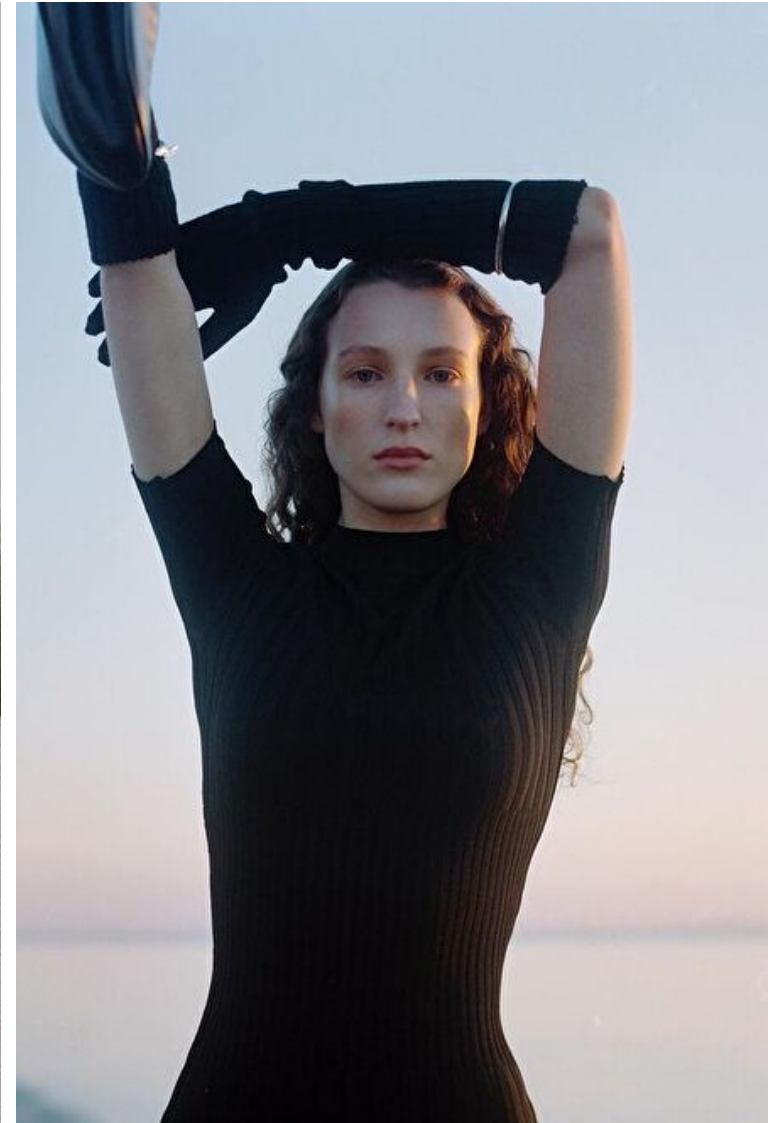

EMILY BENNETT

Height 180cm / 5' 11.0"

Size EU/US 34 / 4

Bust 79cm / 31"

Waist 60cm / 23.5"

Hips 88cm / 34.5"

Shoes EU/US/UK 40 / 9 / 7

Eyes Blue

Hair Brown