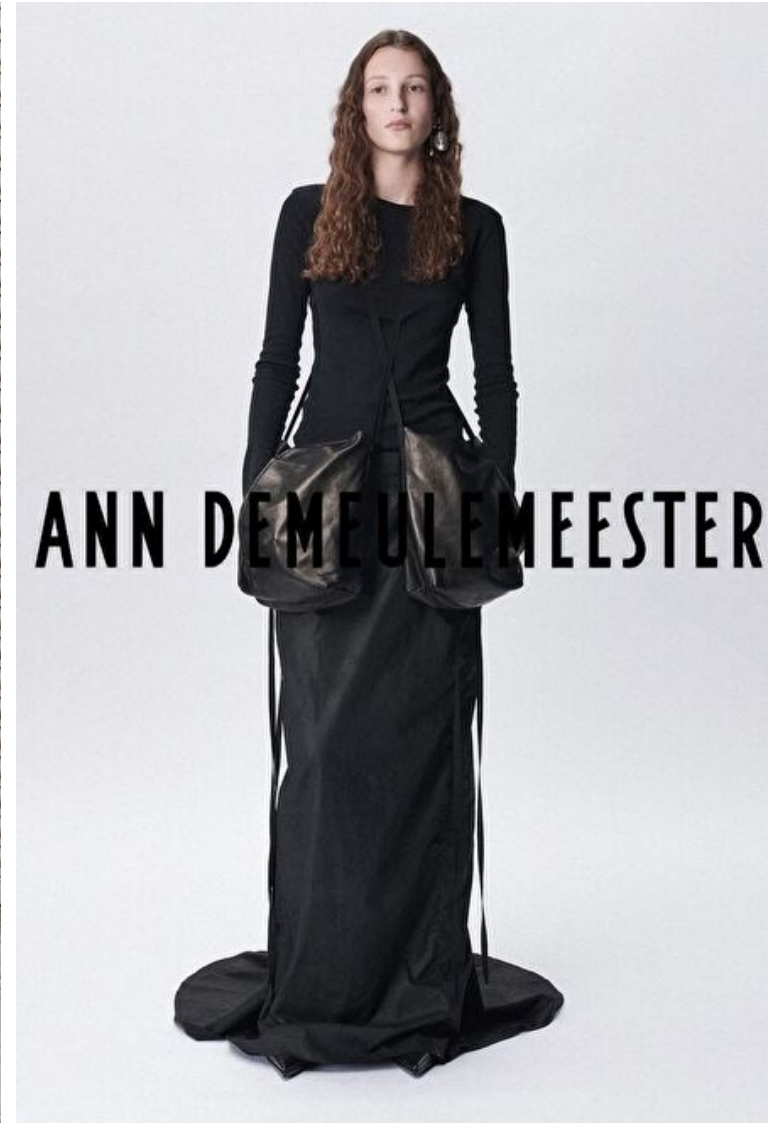

EMILY BENNETT

Height 180cm / 5' 11.0"

Size EU/US 34 / 4

Bust 79cm / 31"

Waist 60cm / 23.5"

Hips 88cm / 34.5"

Shoes EU/US/UK 40 / 9 / 7

Eyes Blue

Hair Brown