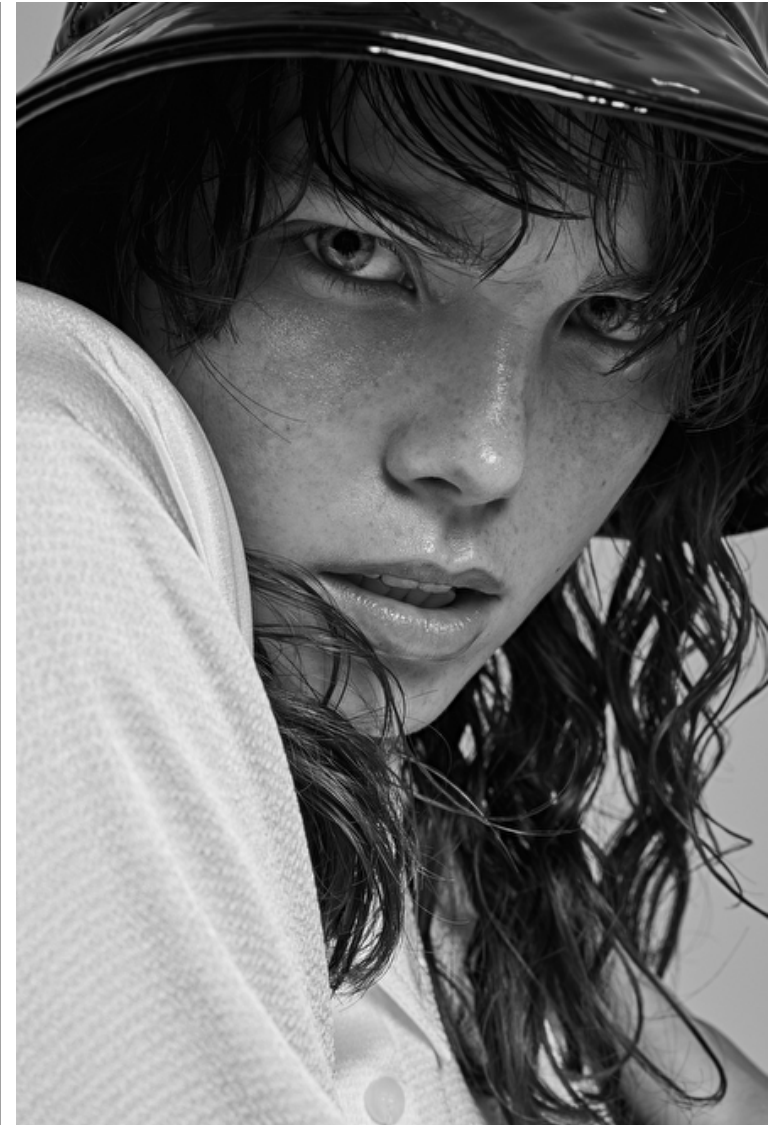

Emma Macgowan

Height 182cm / 5' 11.5"

Bust 84cm / 33"

Waist 60cm / 23.5"

Hips 90cm / 35.5"

Shoes EU/US/UK 39 / 8 / 6

Eyes Blue

Hair Brown