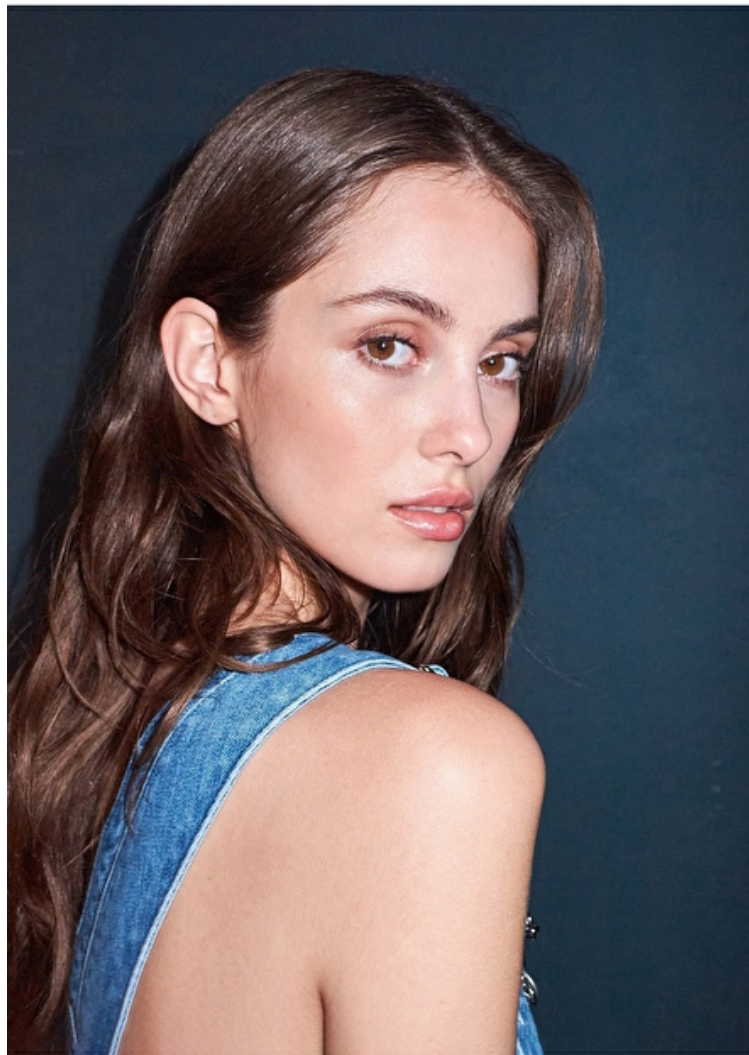

Height 177cm / 5' 9.5"

Bust 84cm / 33"

Waist 57cm / 22.5"

Hips 88cm / 34.5"

Shoes EU/US/UK 38 / 7.5 / 5

Eyes Hazel

Hair Brown

Select