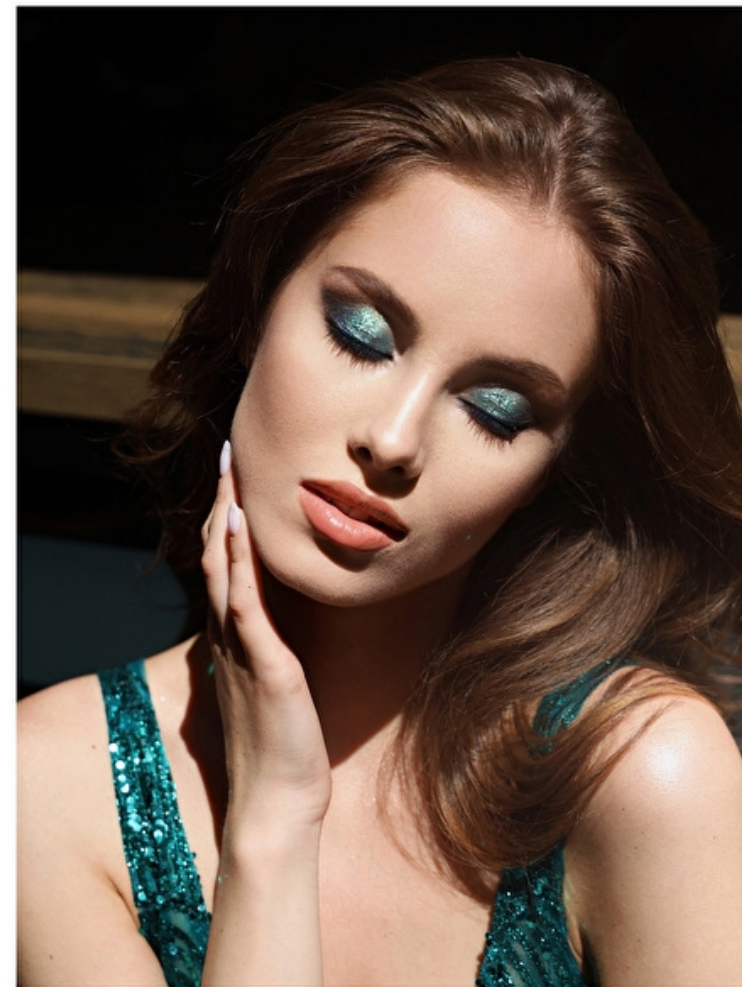

Height 177cm / 5' 9.5"

Bust 84cm / 33"

Waist 57cm / 22.5"

Hips 88cm / 34.5"

Shoes EU/US/UK 38 / 7.5 / 5

Eyes Hazel

Hair Brown

Evelina Skulska