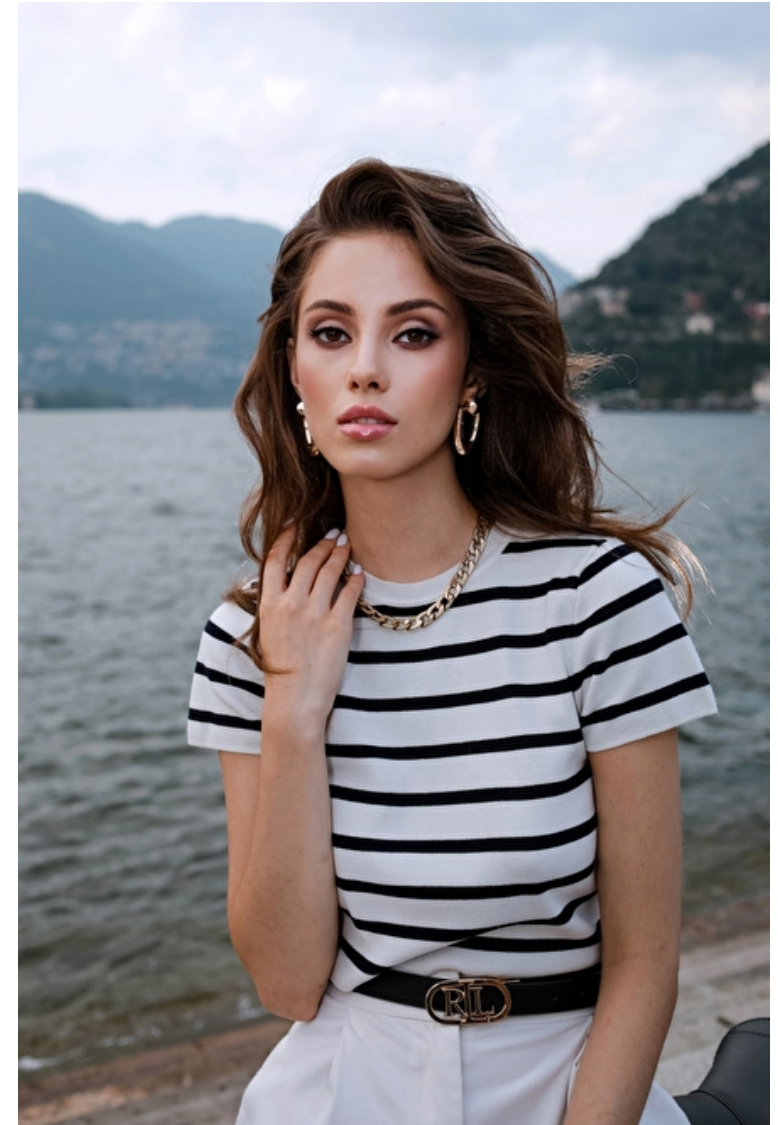

Height 177cm / 5' 9.5"

Bust 84cm / 33"

Waist 57cm / 22.5"

Hips 88cm / 34.5"

Shoes EU/US/UK 38 / 7.5 / 5

Eyes Hazel

Hair Brown

Evelina Skulska