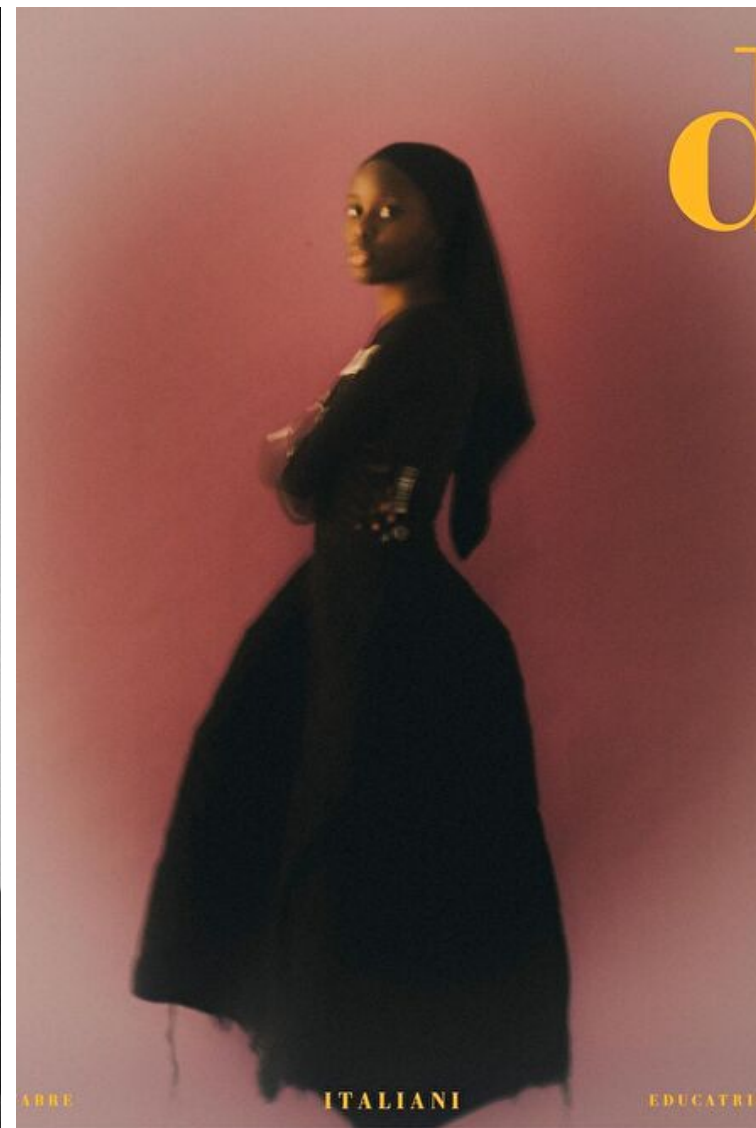

Height 177cm / 5' 9.5"

Bust 80cm / 31.5"

Waist 61cm / 24"

Hips 89cm / 35"

Shoes EU/US/UK 40 / 9 / 7

Eyes Brown

Select

MODEL MANAGEMENT