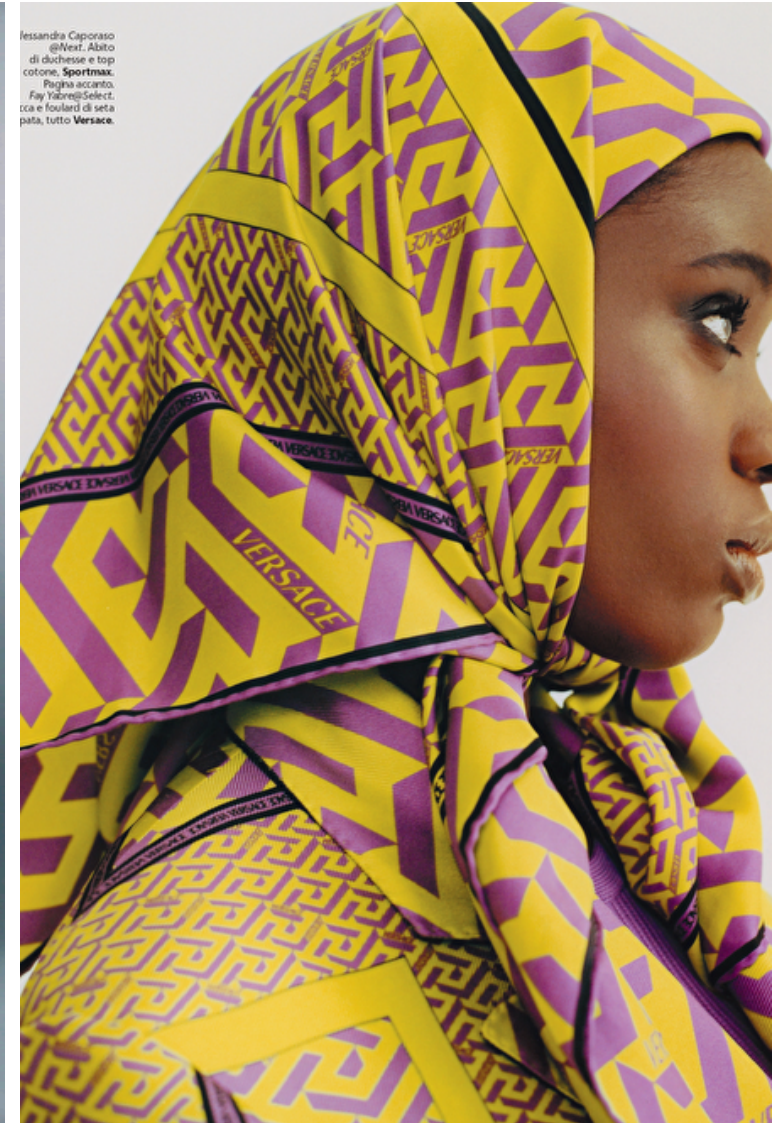

Select

MODEL MANAGEMENT

Via Giorgio Washington, 2, Milano, 20146, Lombardia, Italy

Phone: +39 02 89658300 Fax: +39 02 89658398 Email: info.milano@selectmodel.com Website: <https://www.selectmodel.com/>

Fay Yabre

Height 177cm / 5' 9.5"

Bust 80cm / 31.5"

Waist 61cm / 24"

Hips 89cm / 35"

Shoes EU/US/UK 40 / 9 / 7

Eyes Brown