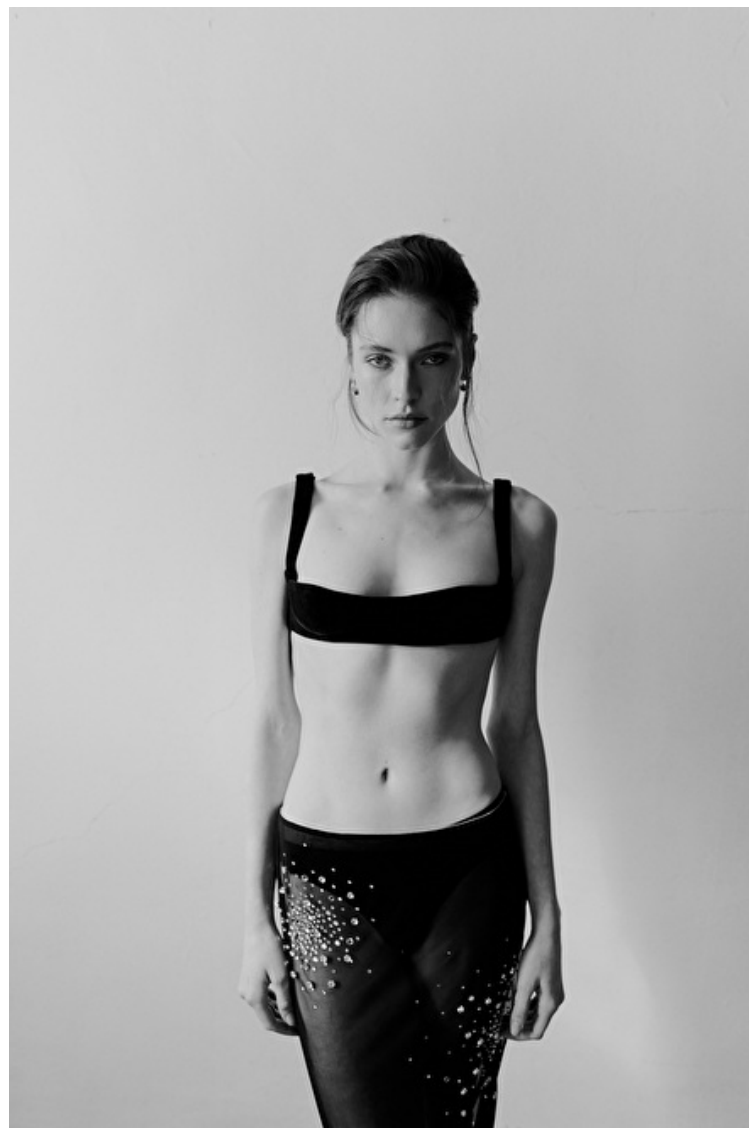

Height 179cm / 5' 10.5"

Bust 85cm / 33.5"

Waist 60cm / 23.5"

Hips 89cm / 35"

Shoes EU/US/UK 40.5 / 9.5 / 7

Eyes Blue

Hair Brown

Cup B