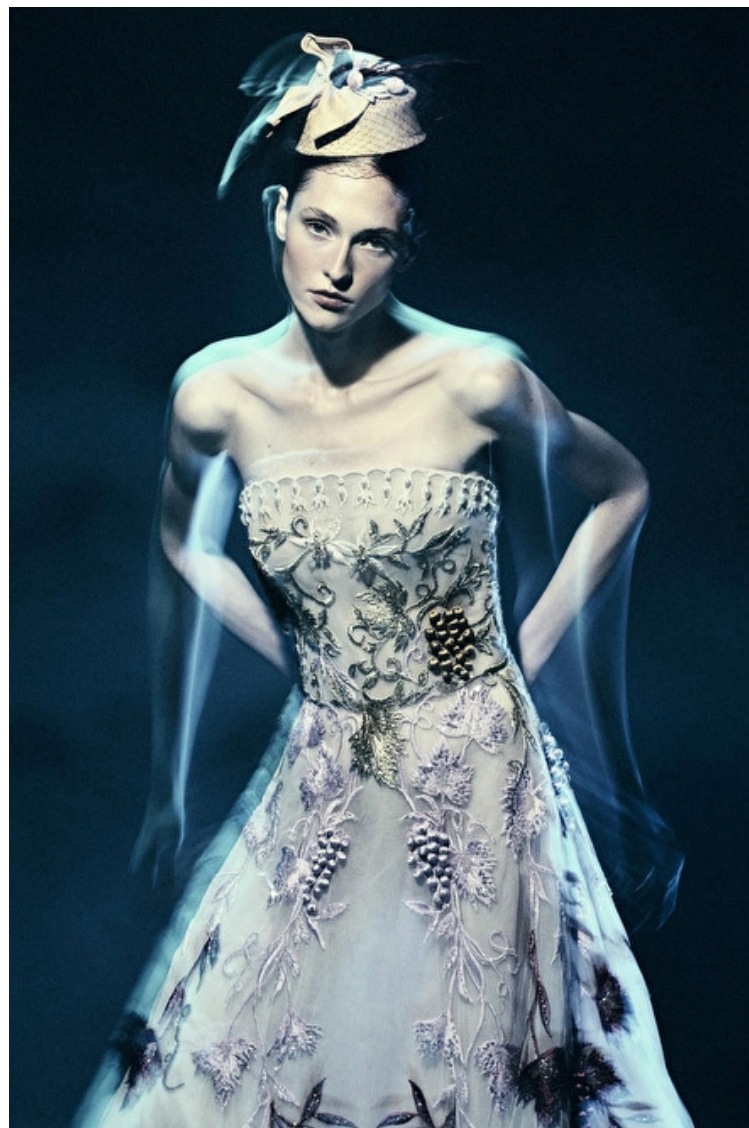

Select

MODEL MANAGEMENT

Via Giorgio Washington, 2, Milano, 20146, Lombardia, Italy

Phone: +39 02 89658300 Fax: +39 02 89658398 Email: info.milano@selectmodel.com Website: <https://www.selectmodel.com/>

Felicity

Height 179cm / 5' 10.5"

Bust 85cm / 33.5"

Waist 60cm / 23.5"

Hips 89cm / 35"

Shoes EU/US/UK 40.5 / 9.5 / 7

Eyes Blue

Hair Brown

Cup B