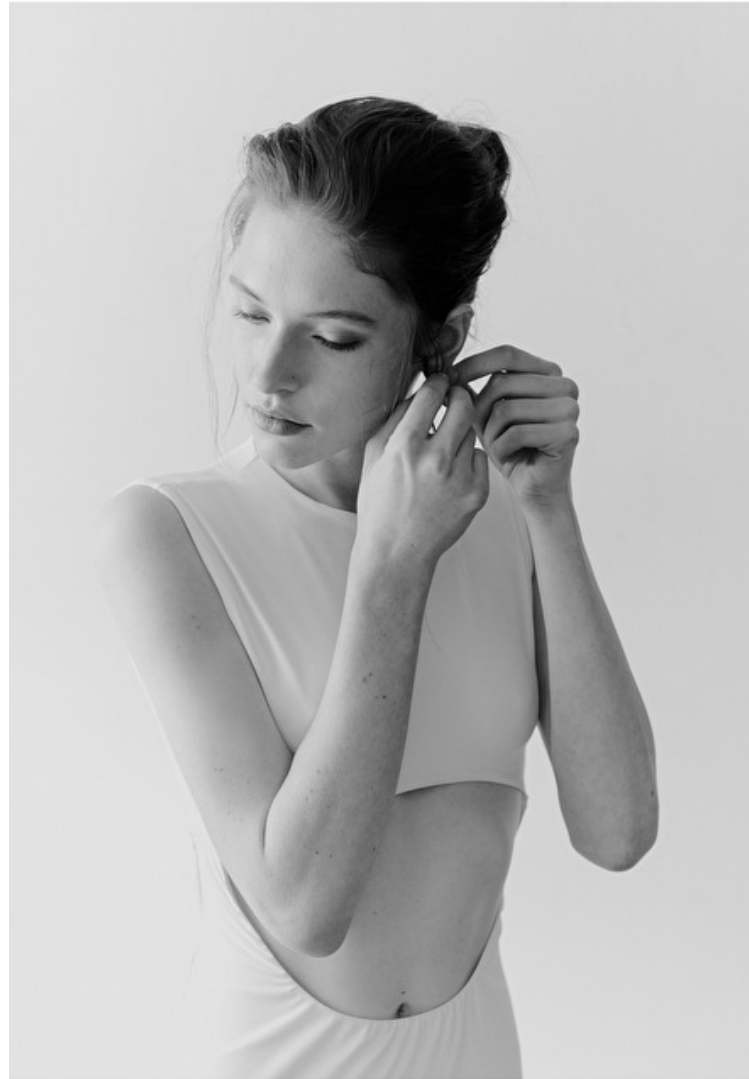

Eyes Blue

Hair Brown

Cup B

Felicity

Height 179cm / 5' 10.5"

Bust 85cm / 33.5"

Waist 60cm / 23.5"

Hips 89cm / 35"

Shoes EU/US/UK 40.5 / 9.5 / 7

Eyes Blue

Hair Brown

Cup B

Felicity

Height 179cm / 5' 10.5"

Bust 85cm / 33.5"

Waist 60cm / 23.5"