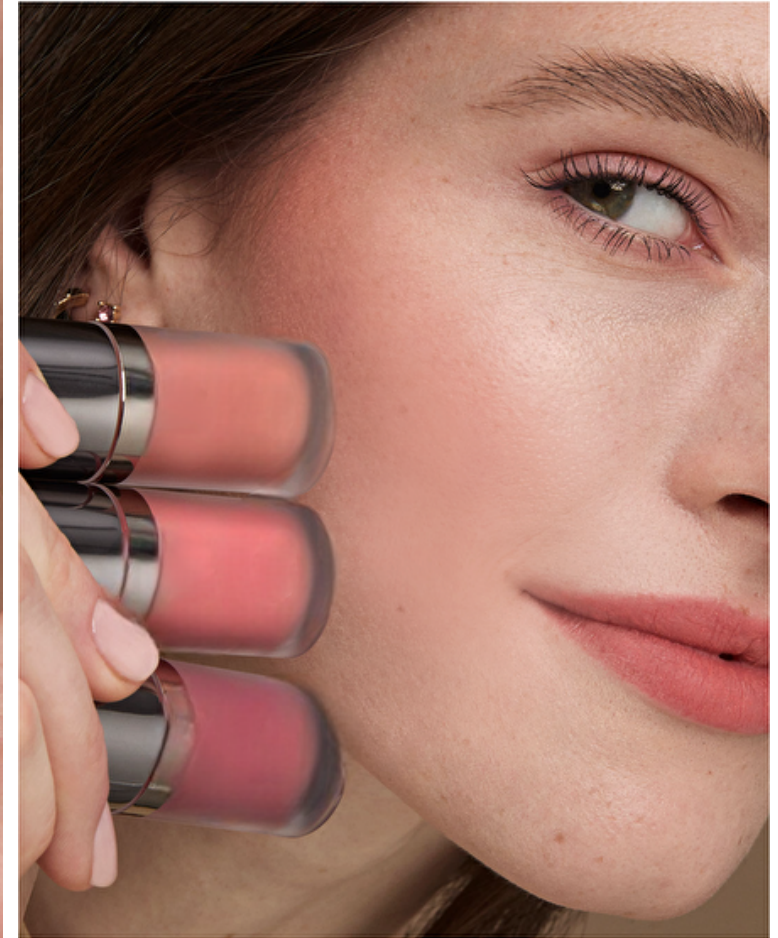

Felicity

Height 179cm / 5' 10.5"

Bust 85cm / 33.5"

Waist 60cm / 23.5"

Hips 89cm / 35"

Shoes EU/US/UK 40.5 / 9.5 / 7

Eyes Blue

Hair Brown

Cup B