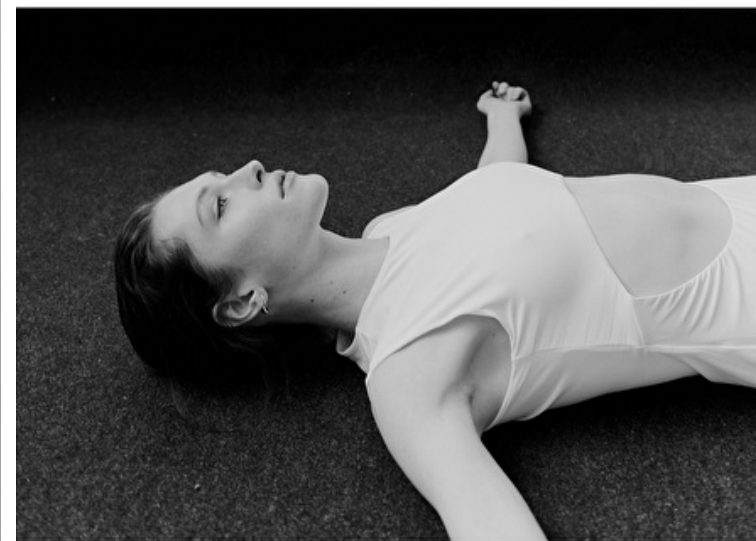

Height 179cm / 5' 10.5"

Bust 85cm / 33.5"

Waist 60cm / 23.5"

Hips 89cm / 35"

Shoes EU/US/UK 40.5 / 9.5 / 7

Eyes Blue

Hair Brown

Cup B