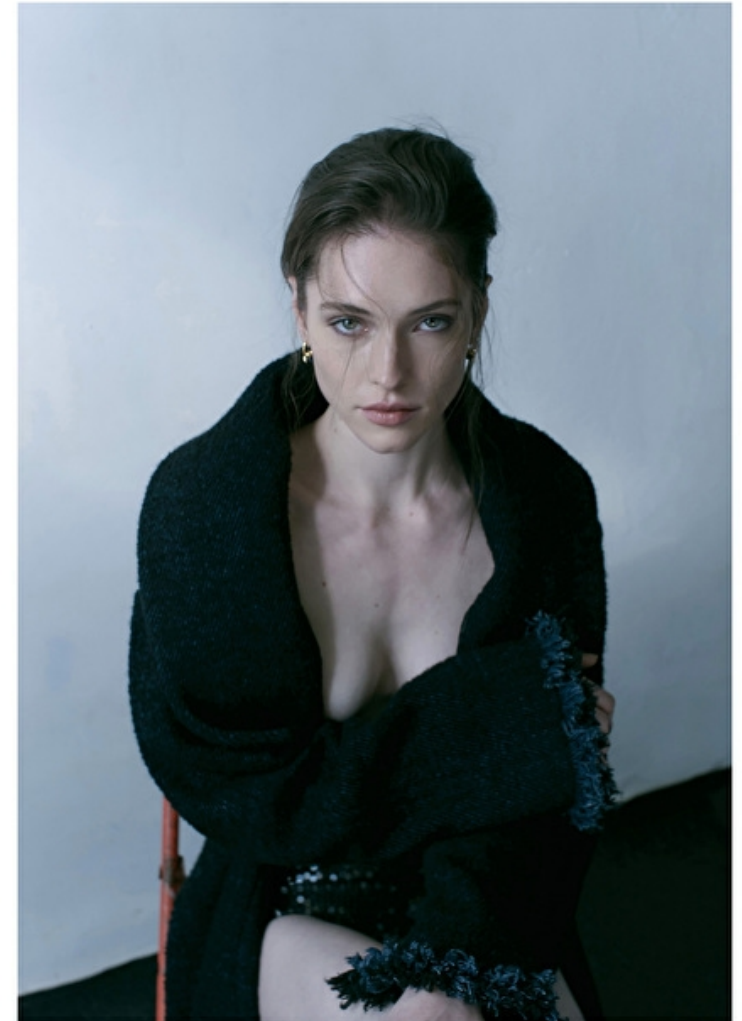

Height 179cm / 5' 10.5"

Bust 85cm / 33.5"

Waist 60cm / 23.5"

Hips 89cm / 35"

Shoes EU/US/UK 40.5 / 9.5 / 7

Eyes Blue

Hair Brown

Cup B