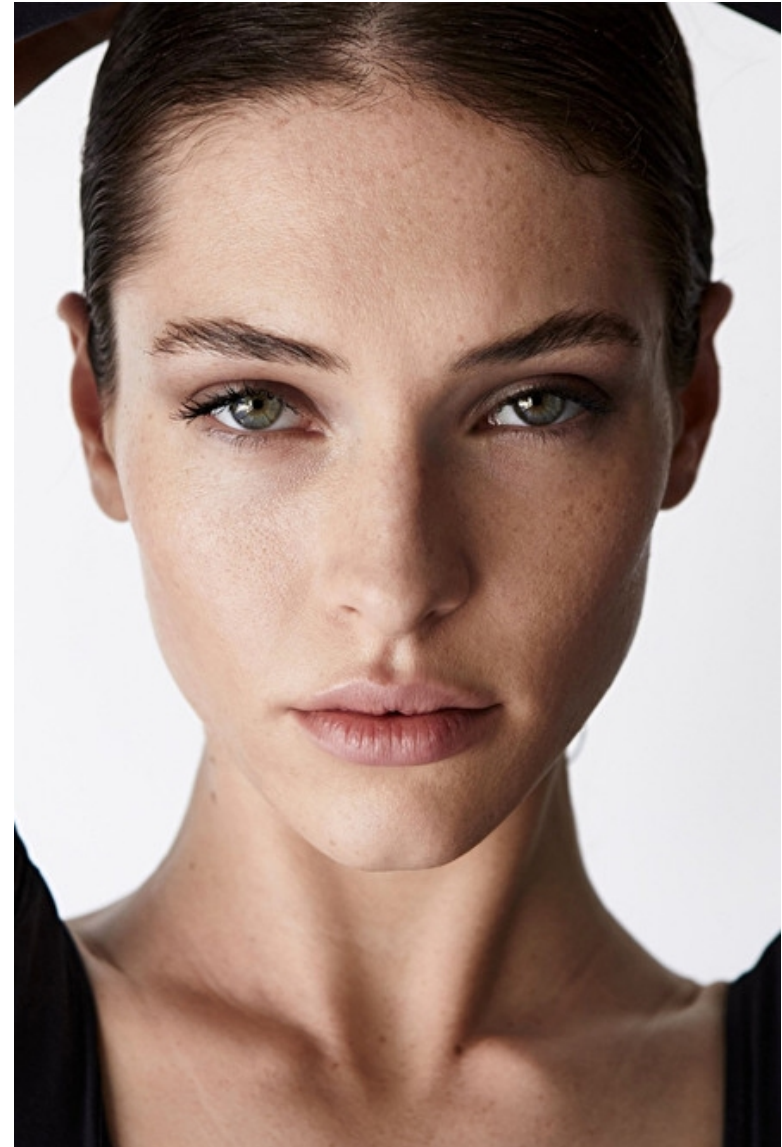

Felicity

Height 179cm / 5' 10.5"

Bust 85cm / 33.5"

Waist 60cm / 23.5"

Hips 89cm / 35"

Shoes EU/US/UK 40.5 / 9.5 / 7

Eyes Blue

Hair Brown

Cup B

Felicity

Height 179cm / 5' 10.5"

Bust 85cm / 33.5"

Waist 60cm / 23.5"

Hips 89cm / 35"

Shoes EU/US/UK 40.5 / 9.5 / 7

Eyes Blue