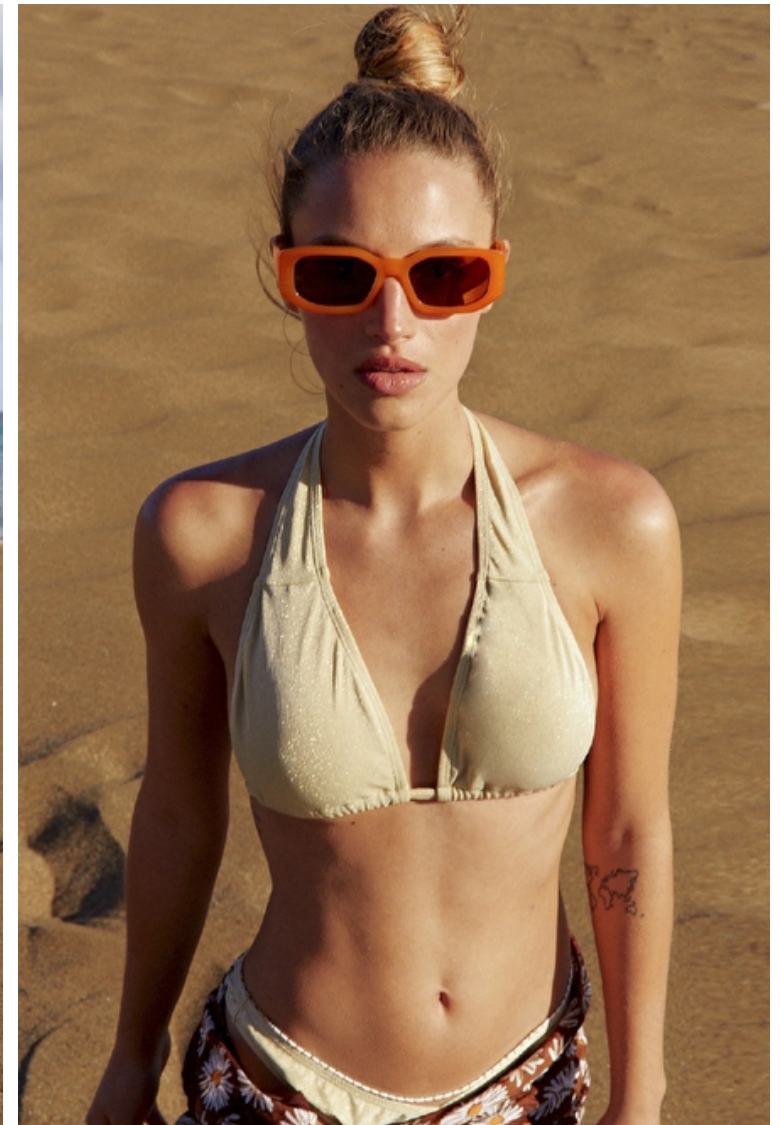

Bust 82cm / 32.5"

Waist 61cm / 24"

Hips 88cm / 34.5"

Shoes EU/US/UK 37.5 / 7 / 4

Eyes Green

Hair Blond

Gaia Parma

Height 170cm / 5' 7.0"