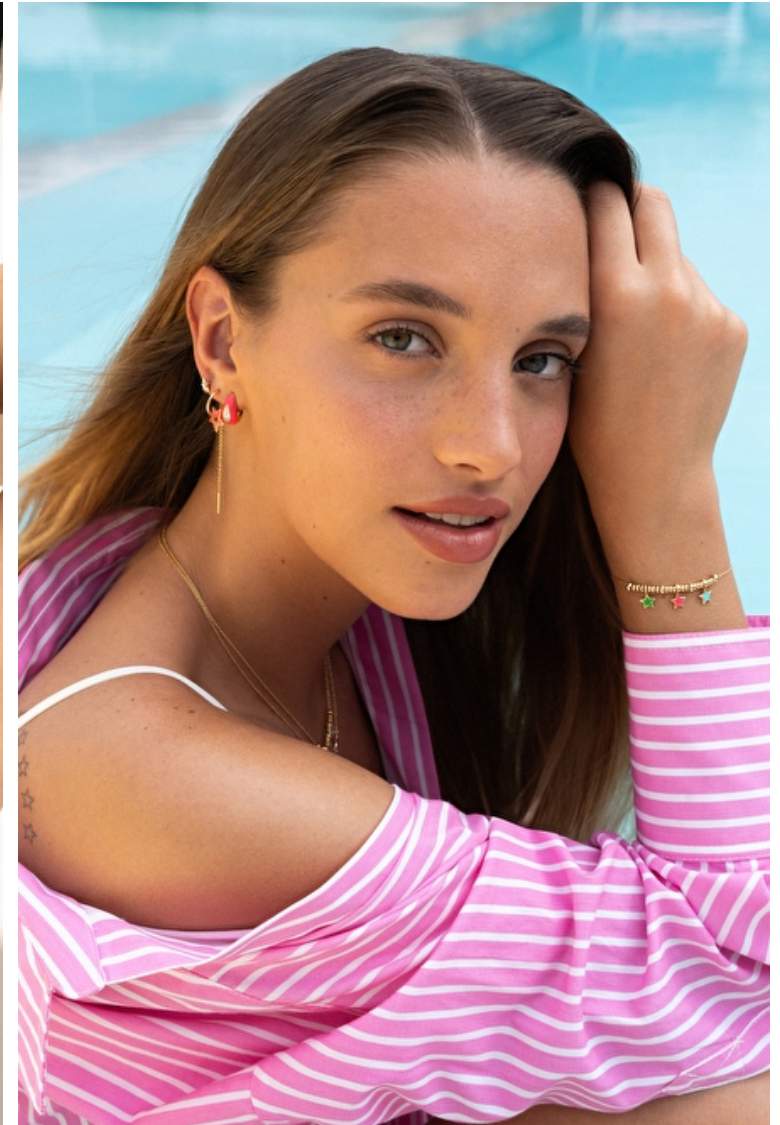

Size EU/US 32 / 2

Bust 82cm / 32.5"

Waist 61cm / 24"

Hips 88cm / 34.5"

Shoes EU/US/UK 37.5 / 7 / 4

Eyes Green

Hair Blond

Gaia Parma