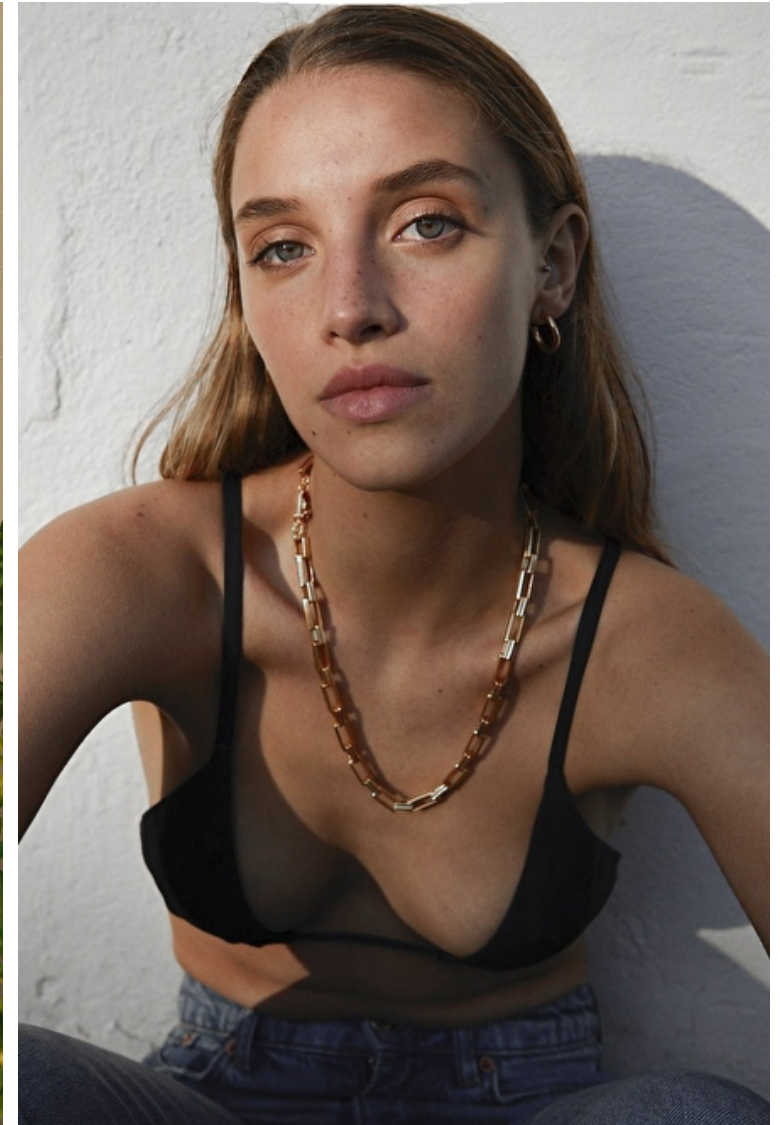

Select

MODEL MANAGEMENT

Via Giorgio Washington, 2, Milano, 20146, Lombardia, Italy

Phone: +39 02 89658300 Fax: +39 02 89658398 Email: info.milano@selectmodel.com Website: <https://www.selectmodel.com/>

Gaia Parma

Height 170cm / 5' 7.0"

Size EU/US 32 / 2

Bust 82cm / 32.5"

Waist 61cm / 24"

Hips 88cm / 34.5"

Shoes EU/US/UK 37.5 / 7 / 4

Eyes Green

Hair Blond