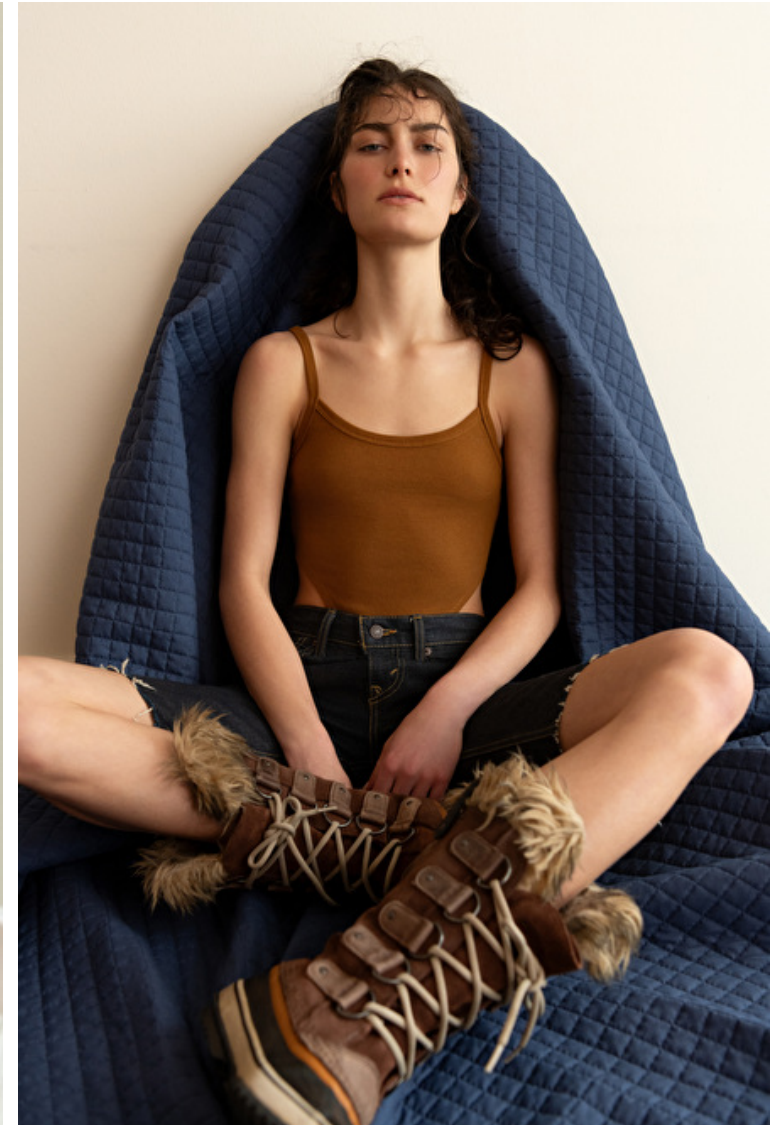

GINA MAGRO

Height 178cm / 5' 10.0"

Size EU/US 32 / 2

Bust 81cm / 32"

Waist 61cm / 24"

Hips 86cm / 34"

Shoes EU/US/UK 40 / 9 / 7

Eyes Blue

Hair Brown

Cup A

Location IL