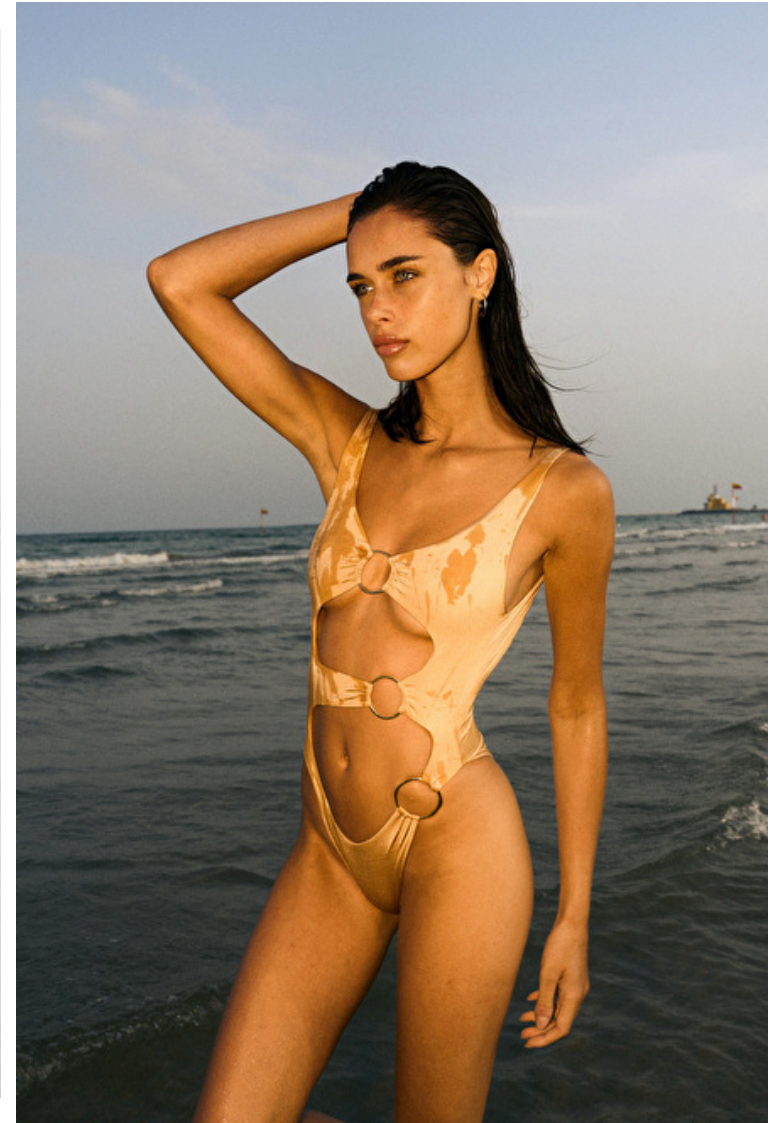

## Giulia Ciano

Height 174cm / 5' 8.5"

Bust 83cm / 32.5"

Waist 60cm / 23.5"

Hips 88cm / 34.5"

Shoes EU/US/UK 40 / 9 / 7

Eyes Blue

Hair Brown