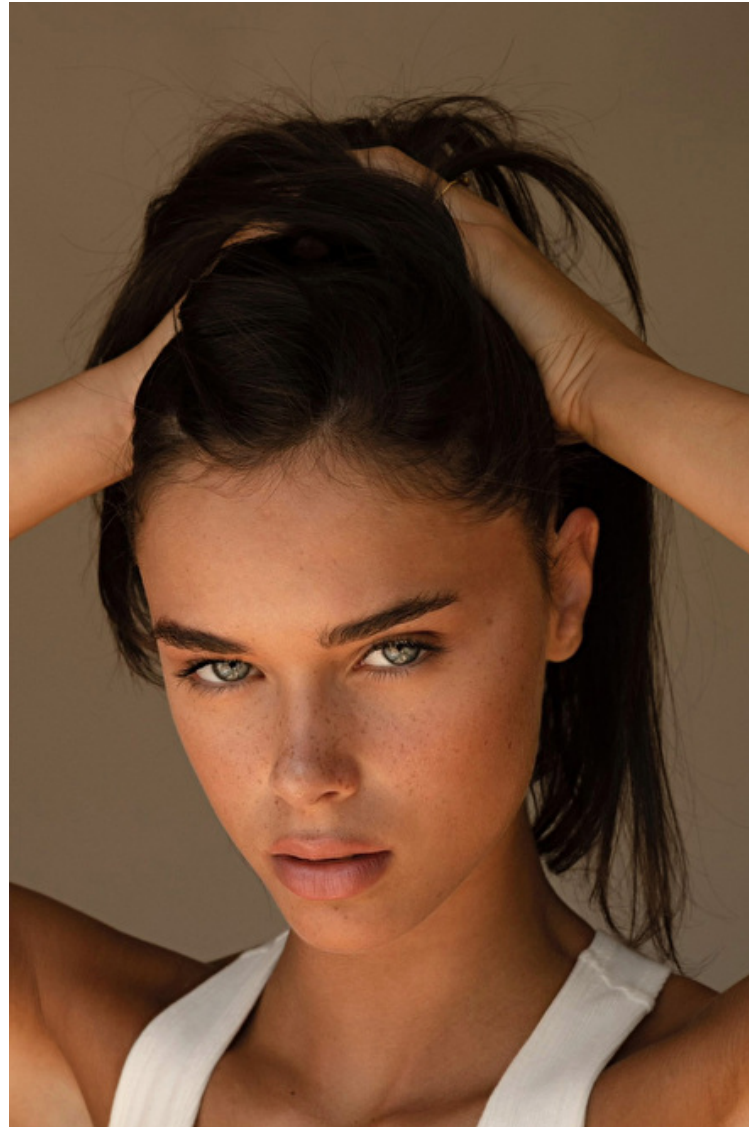

## Giulia Ciancio

Height 174cm / 5' 8.5"

Bust 83cm / 32.5"

Waist 60cm / 23.5"

Hips 88cm / 34.5"

Shoes EU/US/UK 40 / 9 / 7

Eyes Blue

Hair Brown