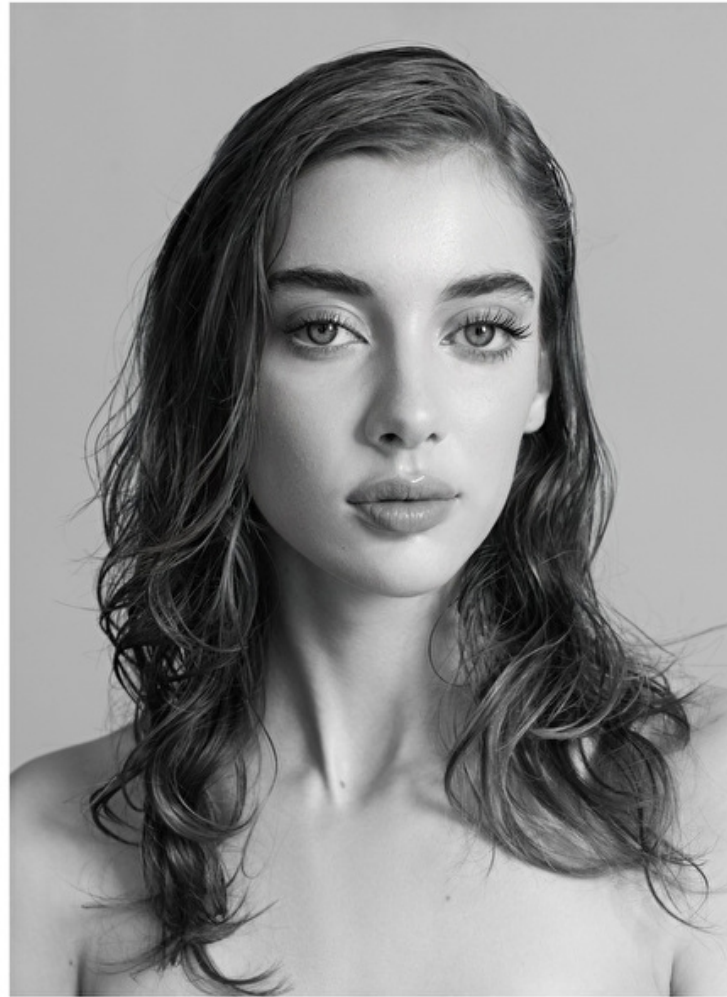

Grace Wilton

Height 180cm / 5' 11.0"

Bust 85cm / 33.5"

Waist 62cm / 24.5"

Hips 93cm / 36.5"

Shoes EU/US/UK 38.5 / 7.5 / 5

Eyes Blue

Hair Dark brown