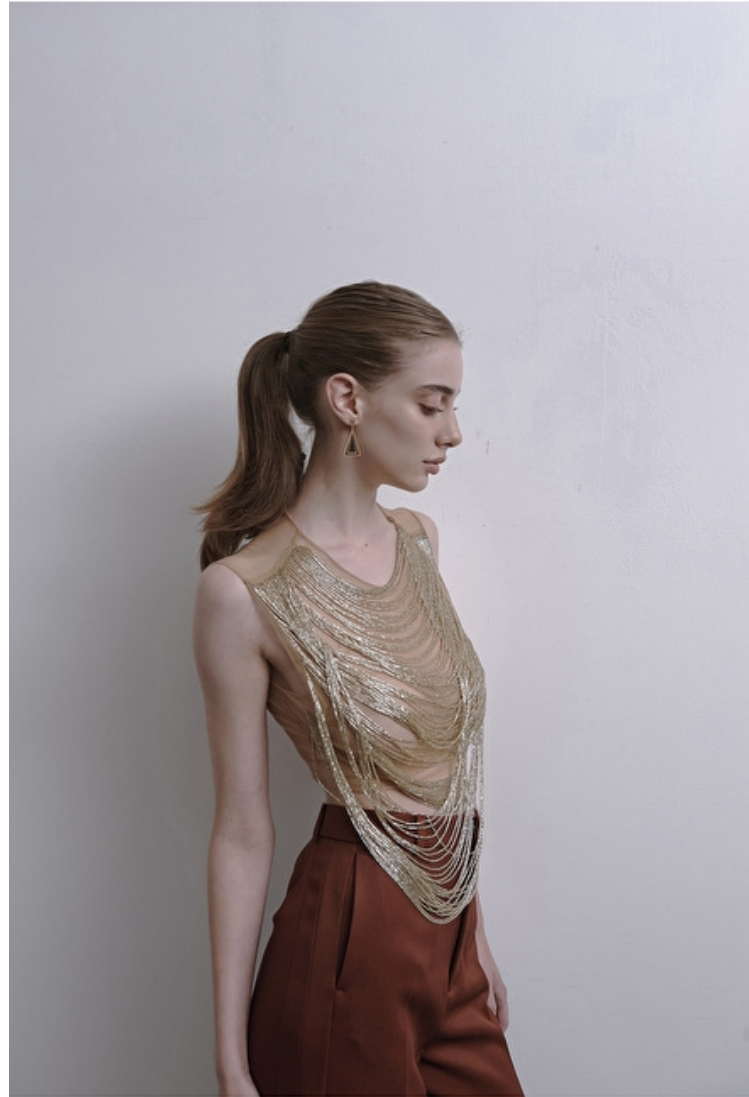

Grace Wilton

Height 180cm / 5' 11.0"

Bust 85cm / 33.5"

Waist 62cm / 24.5"

Hips 93cm / 36.5"

Shoes EU/US/UK 38.5 / 7.5 / 5

Eyes Blue

Hair Dark brown