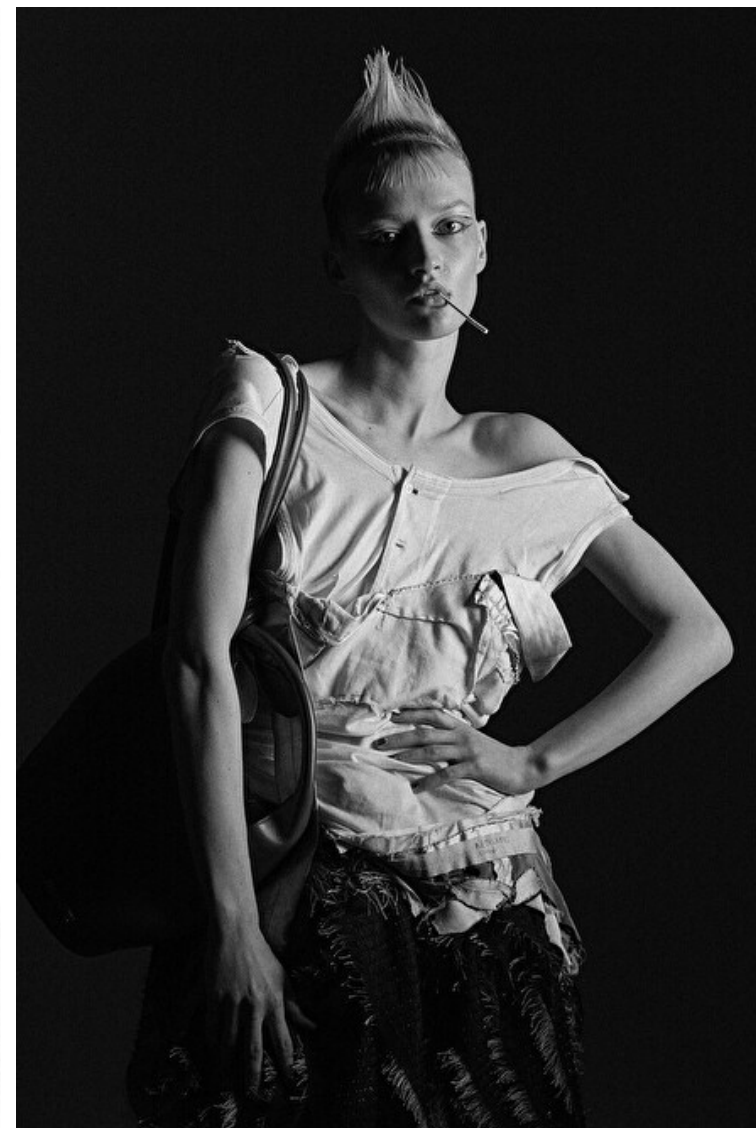

Height 172cm / 5' 7.5"

Bust 76cm / 30"

Waist 60cm / 23.5"

Hips 83cm / 32.5"

Shoes EU/US/UK 36 / 6 / 3

Eyes Green

Hair Light brown

Select