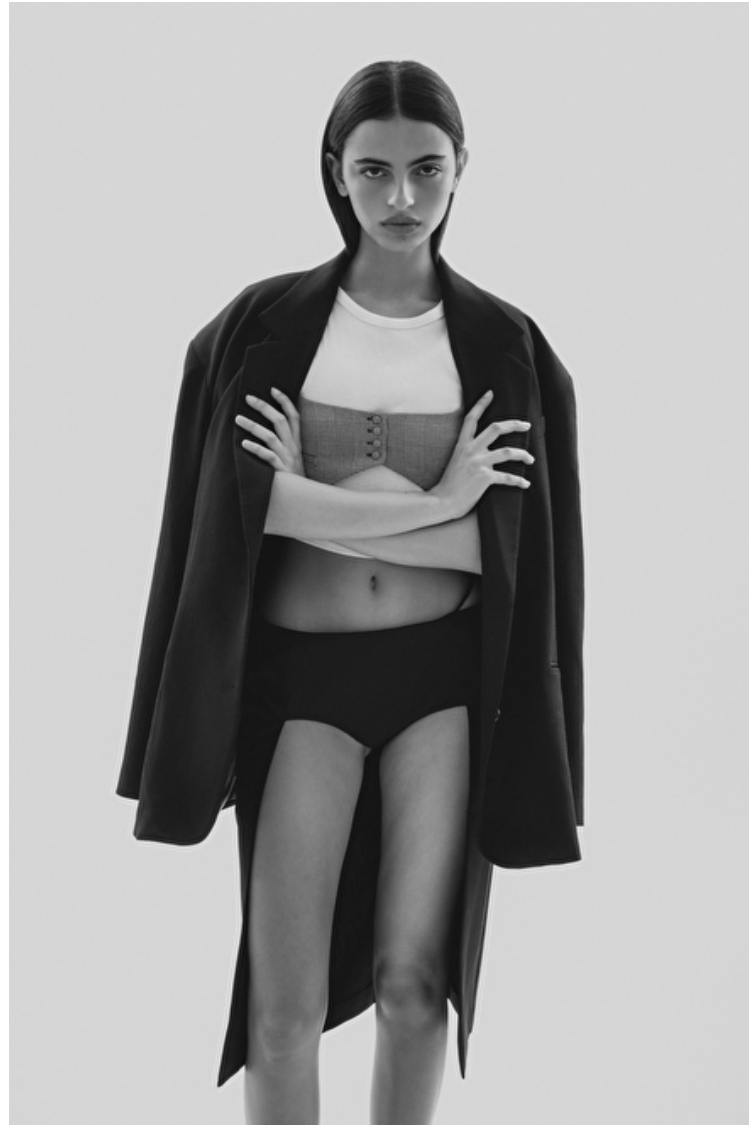

Select

MODEL MANAGEMENT

Via Giorgio Washington, 2, Milano, 20146, Lombardia, Italy

Phone: +39 02 89658300 Fax: +39 02 89658398 Email: info.milano@selectmodel.com Website: <https://www.selectmodel.com/>

Greta

Height 175cm / 5' 9.0"

Bust 84cm / 33"

Waist 61cm / 24"

Hips 96cm / 38"

Shoes EU/US/UK 39 / 8 / 6

Eyes Brown

Hair Brown

Cup B