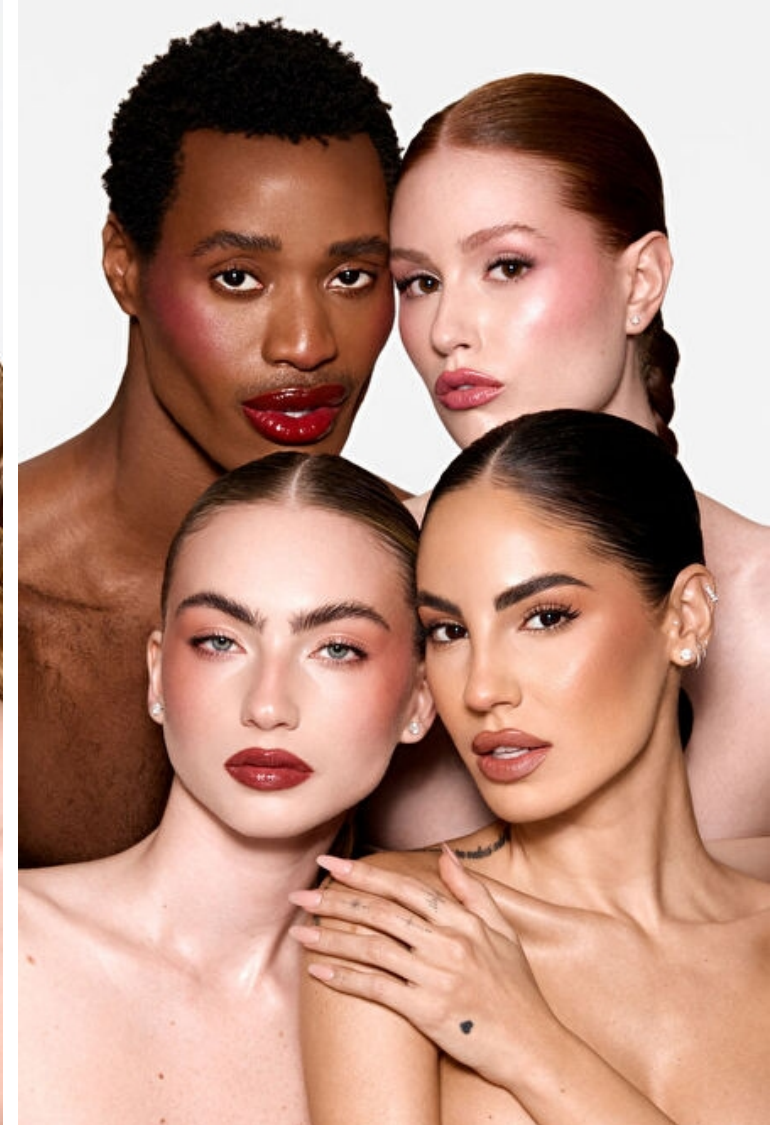

Greta Pennacchini

Height 172cm / 5' 7.5"

Bust 78cm / 30.5"

Waist 60cm / 23.5"

Hips 89cm / 35"

Shoes EU/US/UK 37.5 / 7 / 4

Eyes Blue

Hair Blond