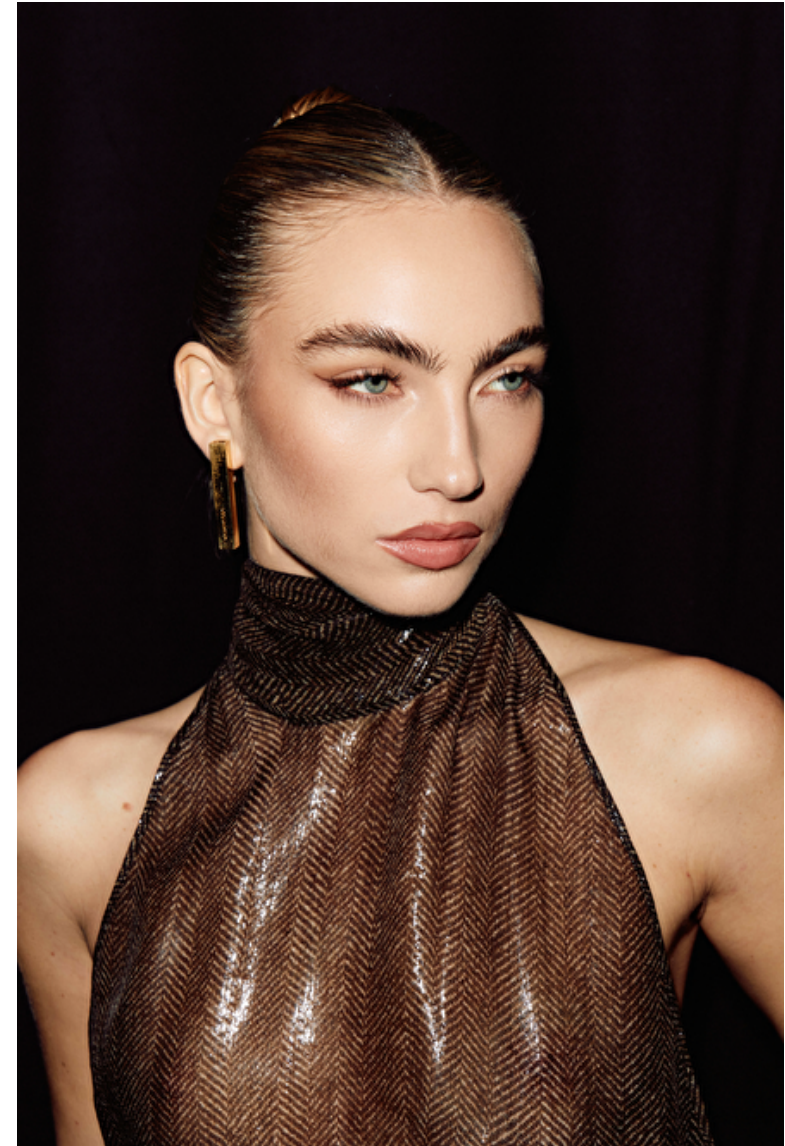

Greta Pennacchini

Height 172cm / 5' 7.5"

Bust 78cm / 30.5"

Waist 60cm / 23.5"

Hips 89cm / 35"

Shoes EU/US/UK 37.5 / 7 / 4

Eyes Blue

Hair Blond