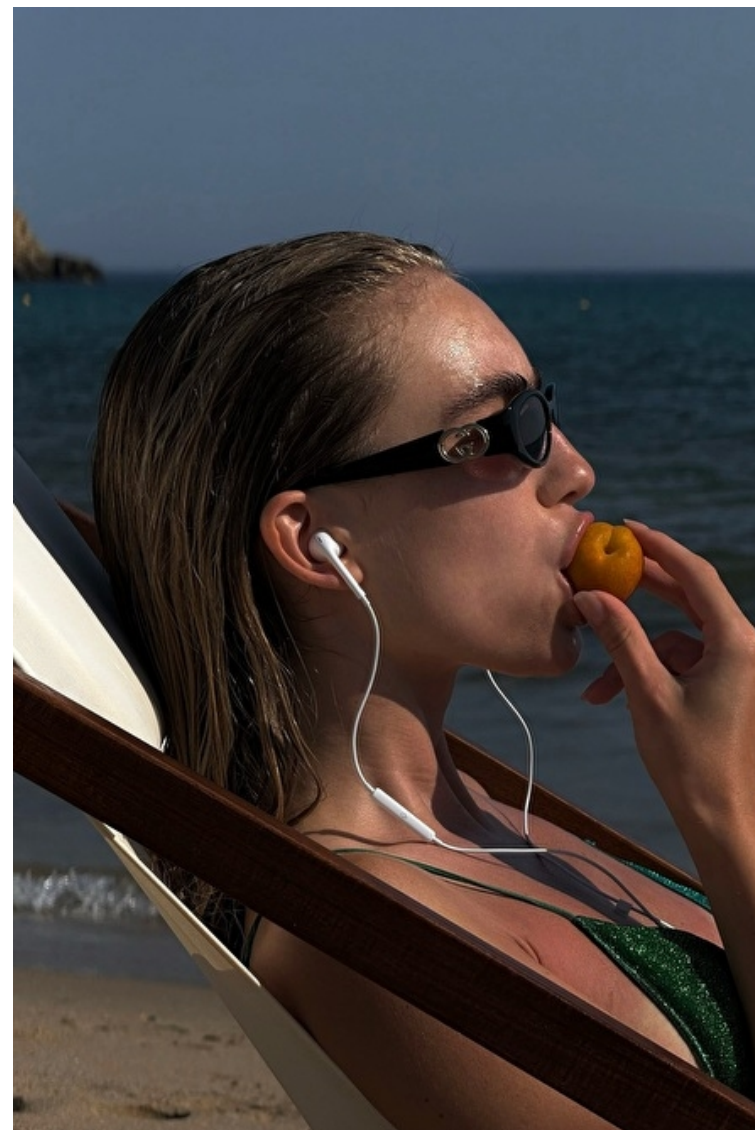

Height 172cm / 5' 7.5"

Bust 78cm / 30.5"

Waist 60cm / 23.5"

Hips 89cm / 35"

Shoes EU/US/UK 37.5 / 7 / 4

Eyes Blue

Hair Blond

Greta Pennacchini