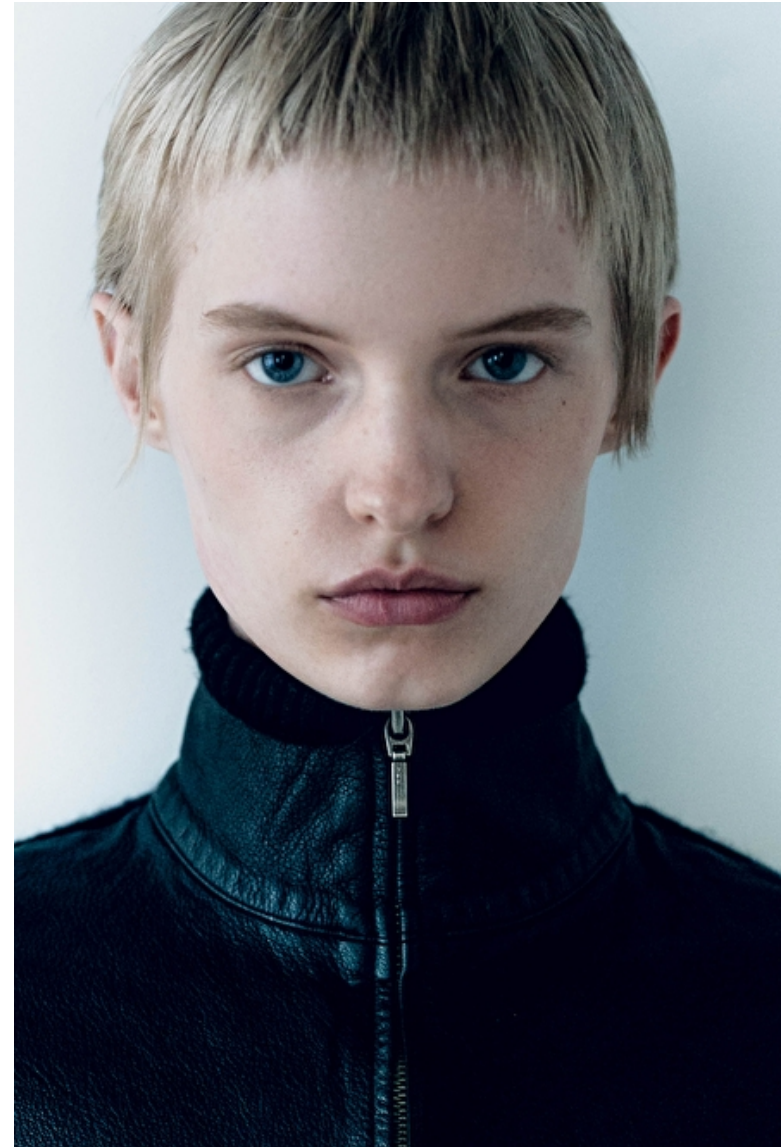

Gretchen Easterwood

Height 178cm / 5' 10.0"

Bust 79cm / 31"

Waist 58cm / 23"

Hips 90cm / 35.5"

Shoes EU/US/UK 39 / 8 / 6

Eyes Blue

Hair Blond

Cup B

Gretchen Easterwood

Height 178cm / 5' 10.0"

Bust 79cm / 31"

Waist 58cm / 23"

Hips 90cm / 35.5"

Shoes EU/US/UK 39 / 8 / 6

Eyes Blue

Hair Blond

Cup B

Gretchen Easterwood

Height 178cm / 5' 10.0"

Bust 79cm / 31"

Waist 58cm / 23"

Hips 90cm / 35.5"

Shoes EU/US/UK 39 / 8 / 6