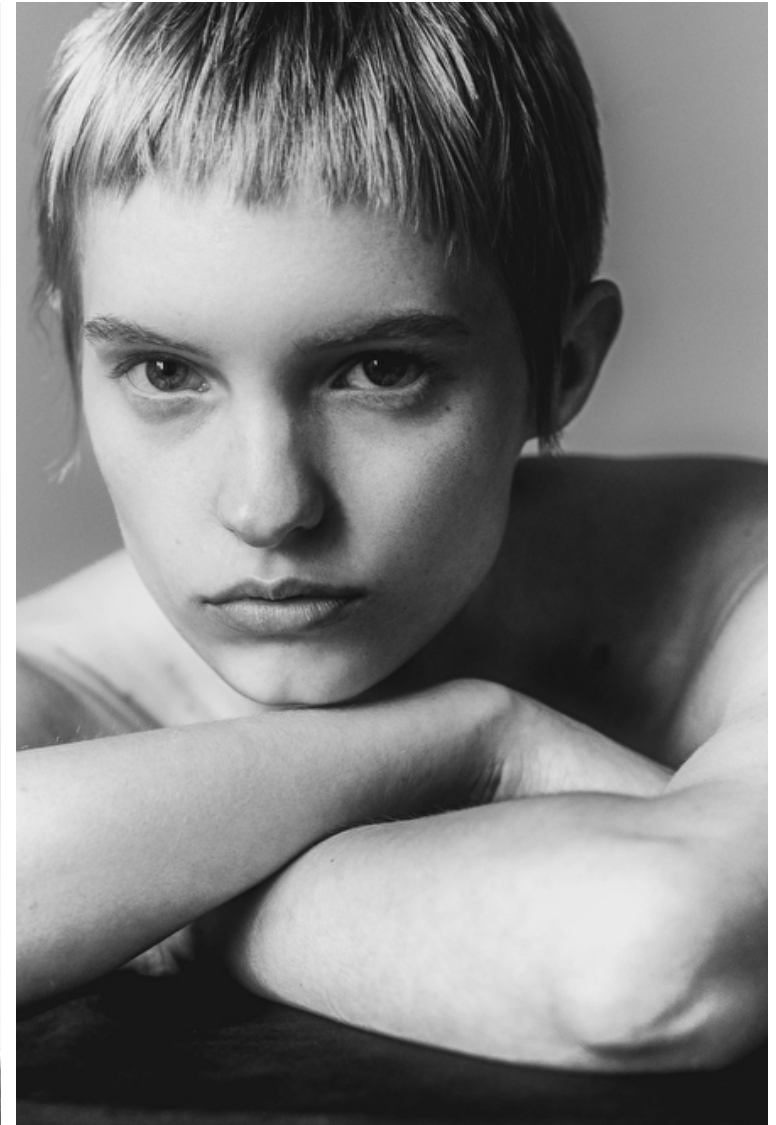

Gretchen Easterwood

Height 178cm / 5' 10.0"

Bust 79cm / 31"

Waist 58cm / 23"

Hips 90cm / 35.5"

Shoes EU/US/UK 39 / 8 / 6

Eyes Blue

Hair Blond

Cup B

Gretchen Easterwood

Height 178cm / 5' 10.0"

Bust 79cm / 31"

Waist 58cm / 23"

Hips 90cm / 35.5"

Shoes EU/US/UK 39 / 8 / 6

Eyes Blue

Hair Blond

Cup B

Gretchen Easterwood

Height 178cm / 5' 10.0"

Bust 79cm / 31"

Waist 58cm / 23"

Hips 90cm / 35.5"

Shoes EU/US/UK 39 / 8 / 6