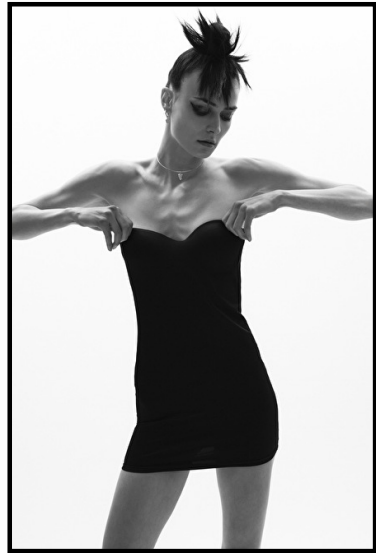

Select

MODEL MANAGEMENT

Height 180cm / 5' 11.0" - Bust 81 cm / 32" - Waist 62cm / 24.5" - Hips 88cm / 34.5" -
Shoes EU/US/UK 39 / 8 / 6 - Eyes Brown - Hair Brown

HANA GRIZELJ