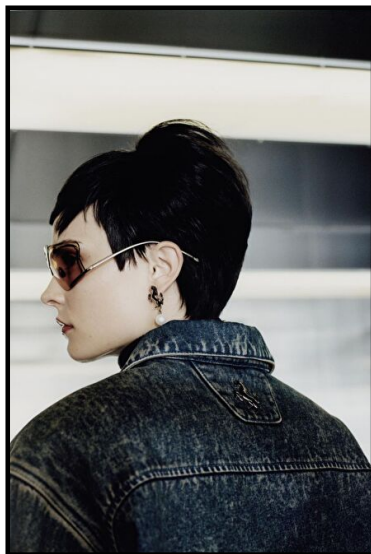

Select

MODEL MANAGEMENT

Height 180cm / 5' 11.0" - Bust 81 cm / 32" - Waist 62cm / 24.5" - Hips 88cm / 34.5" -
Shoes EU/US/UK 39 / 8 / 6 - Eyes Brown - Hair Brown

HANA GRIZELJ

Select

MODEL MANAGEMENT

Height 180cm / 5' 11.0" - Bust 81 cm / 32" - Waist 62cm / 24.5" - Hips 88cm / 34.5" -
Shoes EU/US/UK 39 / 8 / 6 - Eyes Brown - Hair Brown

HANA GRIZELJ

Select

MODEL MANAGEMENT

Height 180cm / 5' 11.0" - Bust 81 cm / 32" - Waist 62cm / 24.5" - Hips 88cm / 34.5" -
Shoes EU/US/UK 39 / 8 / 6 - Eyes Brown - Hair Brown

HANA GRIZELJ

Select

MODEL MANAGEMENT