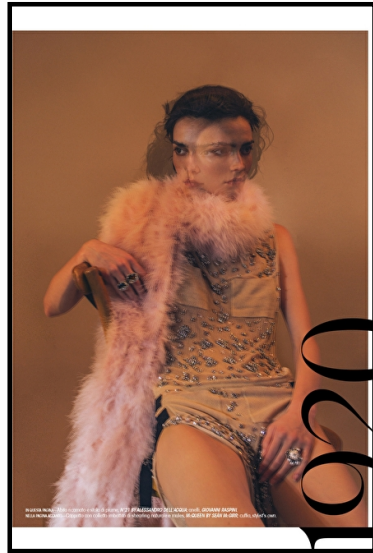

Select

MODEL MANAGEMENT

Height 180cm / 5' 11.0" - Bust 81 cm / 32" - Waist 62cm / 24.5" - Hips 88cm / 34.5" -
Shoes EU/US/UK 39 / 8 / 6 - Eyes Brown - Hair Brown

HANA GRIZELJ

Select

MODEL MANAGEMENT

Height 180cm / 5' 11.0" - Bust 81 cm / 32" - Waist 62cm / 24.5" - Hips 88cm / 34.5" -
Shoes EU/US/UK 39 / 8 / 6 - Eyes Brown - Hair Brown

HANA GRIZELJ

Select

MODEL MANAGEMENT

Height 180cm / 5' 11.0" - Bust 81 cm / 32" - Waist 62cm / 24.5" - Hips 88cm / 34.5" -
Shoes EU/US/UK 39 / 8 / 6 - Eyes Brown - Hair Brown

HANA GRIZELJ

Select

MODEL MANAGEMENT

Height 180cm / 5' 11.0" - Bust 81cm / 32" - Waist 62cm / 24.5" - Hips 88cm / 34.5" -
Shoes EU/US/UK 39 / 8 / 6 - Eyes Brown - Hair Brown

HANA GRIZELJ

Select

MODEL MANAGEMENT

Height 180cm / 5' 11.0" - Bust 81 cm / 32" - Waist 62cm / 24.5" - Hips 88cm / 34.5" -
Shoes EU/US/UK 39 / 8 / 6 - Eyes Brown - Hair Brown