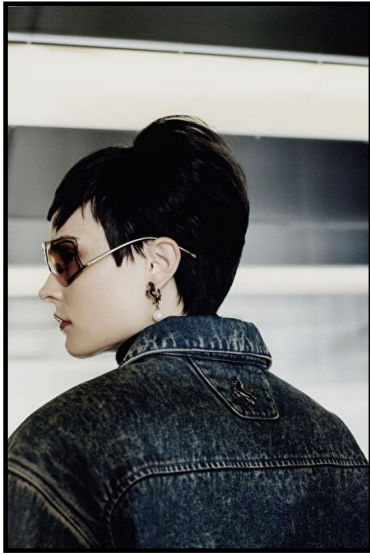

Select

MODEL MANAGEMENT

Height 180cm / 5' 11.0" - Bust 81 cm / 32" - Waist 62cm / 24.5" - Hips 88cm / 34.5" -
Shoes EU/US/UK 39 / 8 / 6 - Eyes Brown - Hair Brown

HANA GRIZELJ

Select

MODEL MANAGEMENT

Height 180cm / 5' 11.0" - Bust 81 cm / 32" - Waist 62cm / 24.5" - Hips 88cm / 34.5" -
Shoes EU/US/UK 39 / 8 / 6 - Eyes Brown - Hair Brown

HANA GRIZELJ

Select

MODEL MANAGEMENT

Height 180cm / 5' 11.0" - Bust 81 cm / 32" - Waist 62cm / 24.5" - Hips 88cm / 34.5" -
Shoes EU/US/UK 39 / 8 / 6 - Eyes Brown - Hair Brown

HANA GRIZELJ

Select

MODEL MANAGEMENT