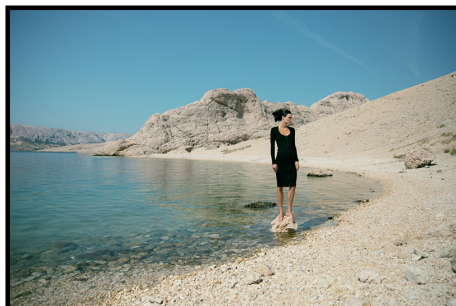

HANA GRIZELJ

Select

MODEL MANAGEMENT

Height 180cm / 5' 11.0" - Bust 81 cm / 32" - Waist 62cm / 24.5" - Hips 88cm / 34.5" -
Shoes EU/US/UK 39 / 8 / 6 - Eyes Brown - Hair Brown

HANA GRIZELJ

Select

MODEL MANAGEMENT