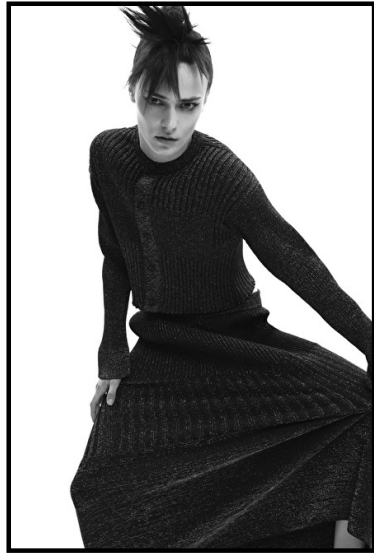

Select

MODEL MANAGEMENT

Height 180cm / 5' 11.0" - Bust 81 cm / 32" - Waist 62cm / 24.5" - Hips 88cm / 34.5" -
Shoes EU/US/UK 39 / 8 / 6 - Eyes Brown - Hair Brown

HANA GRIZELJ