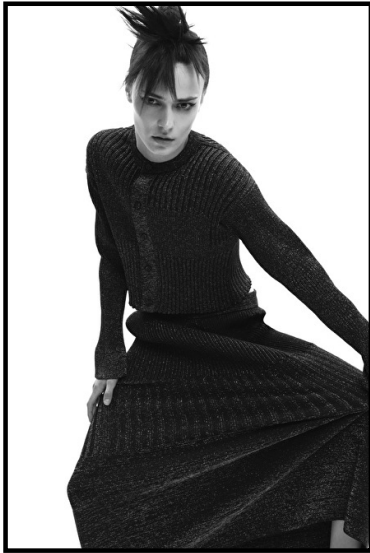

Select

MODEL MANAGEMENT

Height 180cm / 5' 11.0" - Bust 81 cm / 32" - Waist 62cm / 24.5" - Hips 88cm / 34.5" -
Shoes EU/US/UK 39 / 8 / 6 - Eyes Brown - Hair Brown

HANA GRIZELJ