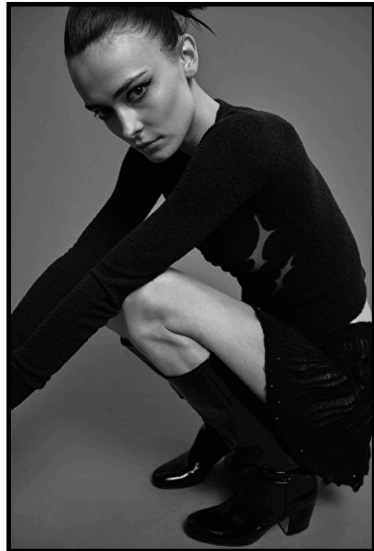

Select

MODEL MANAGEMENT

Height 180cm / 5' 11.0" - Bust 81 cm / 32" - Waist 62cm / 24.5" - Hips 88cm / 34.5" -
Shoes EU/US/UK 39 / 8 / 6 - Eyes Brown - Hair Brown

HANA GRIZELJ

Select

MODEL MANAGEMENT

Height 180cm / 5' 11.0" - Bust 81 cm / 32" - Waist 62cm / 24.5" - Hips 88cm / 34.5" -
Shoes EU/US/UK 39 / 8 / 6 - Eyes Brown - Hair Brown

HANA GRIZELJ

Select

MODEL MANAGEMENT

Height 180cm / 5' 11.0" - Bust 81 cm / 32" - Waist 62cm / 24.5" - Hips 88cm / 34.5" -
Shoes EU/US/UK 39 / 8 / 6 - Eyes Brown - Hair Brown

HANA GRIZELJ

Select

MODEL MANAGEMENT

Height 180cm / 5' 11.0" - Bust 81 cm / 32" - Waist 62cm / 24.5" - Hips 88cm / 34.5" -
Shoes EU/US/UK 39 / 8 / 6 - Eyes Brown - Hair Brown

HANA GRIZELJ

Select

MODEL MANAGEMENT

Height 180cm / 5' 11.0" - Bust 81 cm / 32" - Waist 62cm / 24.5" - Hips 88cm / 34.5" -
Shoes EU/US/UK 39 / 8 / 6 - Eyes Brown - Hair Brown