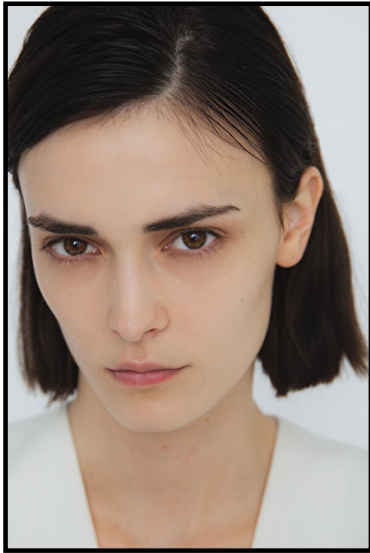

Select

MODEL MANAGEMENT

Height 180cm / 5' 11.0" - Bust 81cm / 32" - Waist 62cm / 24.5" - Hips 88cm / 34.5" -
Shoes EU/US/UK 39 / 8 / 6 - Eyes Brown - Hair Brown

HANA GRIZELJ