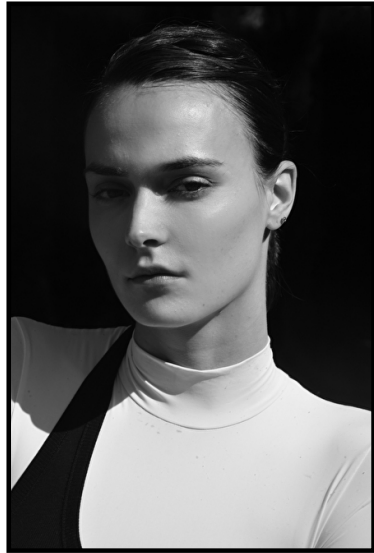

Select

MODEL MANAGEMENT

Height 180cm / 5' 11.0" - Bust 81 cm / 32" - Waist 62cm / 24.5" - Hips 88cm / 34.5" -
Shoes EU/US/UK 39 / 8 / 6 - Eyes Brown - Hair Brown

HANA GRIZELJ

Select

MODEL MANAGEMENT

Height 180cm / 5' 11.0" - Bust 81 cm / 32" - Waist 62cm / 24.5" - Hips 88cm / 34.5" -
Shoes EU/US/UK 39 / 8 / 6 - Eyes Brown - Hair Brown

HANA GRIZELJ

Select

MODEL MANAGEMENT

Height 180cm / 5' 11.0" - Bust 81 cm / 32" - Waist 62cm / 24.5" - Hips 88cm / 34.5" -
Shoes EU/US/UK 39 / 8 / 6 - Eyes Brown - Hair Brown

HANA GRIZELJ

Select

MODEL MANAGEMENT