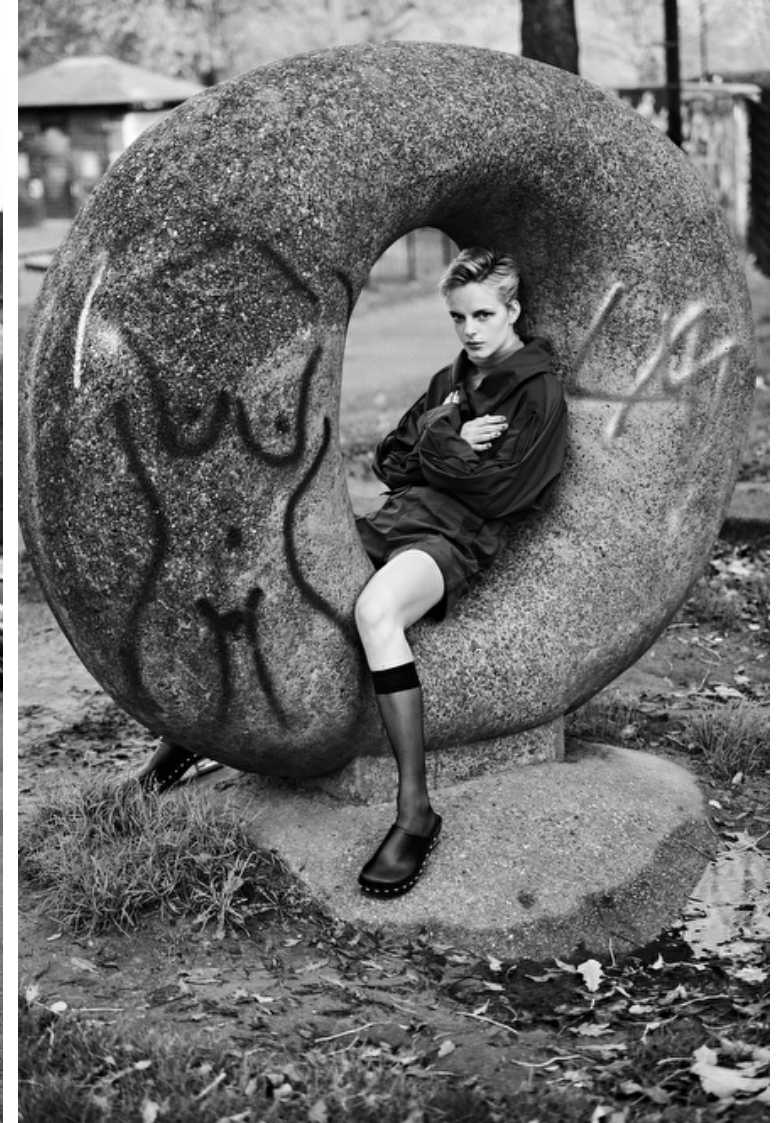

Select

MODEL MANAGEMENT

Via Giorgio Washington, 2, Milano, 20146, Lombardia, Italy

Phone: +39 02 89658300 Fax: +39 02 89658398 Email: info.milano@selectmodel.com Website: <https://www.selectmodel.com/>

HANNAH THATCHER

Height 173cm / 5' 8.0"

Bust 79cm / 31"

Waist 61cm / 24"

Hips 89cm / 35"

Shoes EU/US/UK 38.5 / 7.5 / 5

Eyes Blue

Hair Brown

Cup A