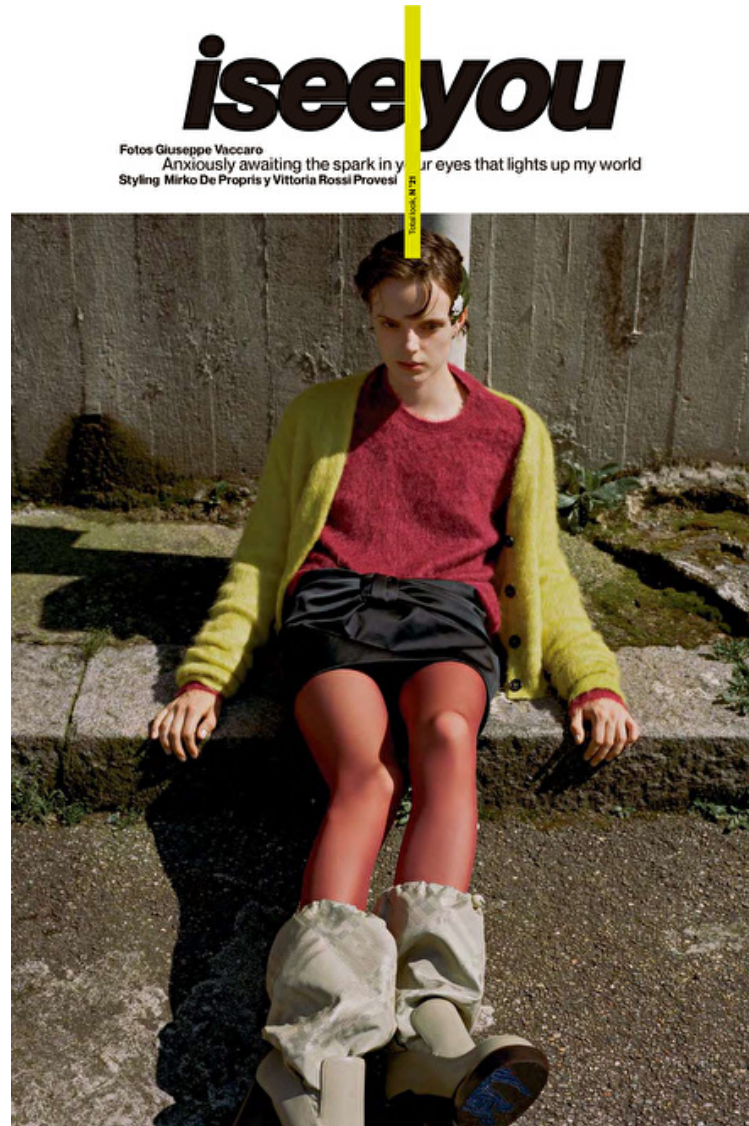

Select

MODEL MANAGEMENT

Via Giorgio Washington, 2, Milano, 20146, Lombardia, Italy

Phone: +39 02 89658300 Fax: +39 02 89658398 Email: info.milano@selectmodel.com Website: <https://www.selectmodel.com/>

HANNAH THATCHER

Height 173cm / 5' 8.0"

Bust 79cm / 31"

Waist 61cm / 24"

Hips 89cm / 35"

Shoes EU/US/UK 38.5 / 7.5 / 5

Eyes Blue

Hair Brown

Cup A