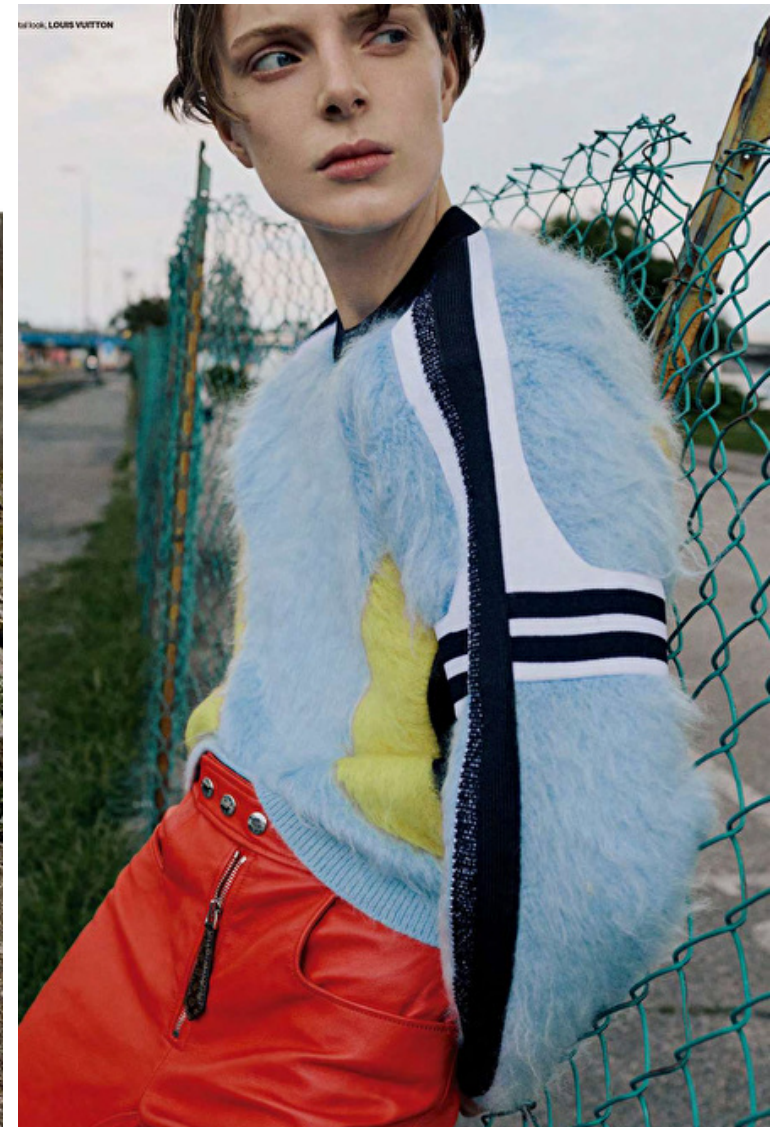

Select

MODEL MANAGEMENT

Via Giorgio Washington, 2, Milano, 20146, Lombardia, Italy

Phone: +39 02 89658300 Fax: +39 02 89658398 Email: info.milano@selectmodel.com Website: <https://www.selectmodel.com/>

HANNAH THATCHER

Height 173cm / 5' 8.0"

Bust 79cm / 31"

Waist 61cm / 24"

Hips 89cm / 35"

Shoes EU/US/UK 38.5 / 7.5 / 5

Eyes Blue

Hair Brown

Cup A