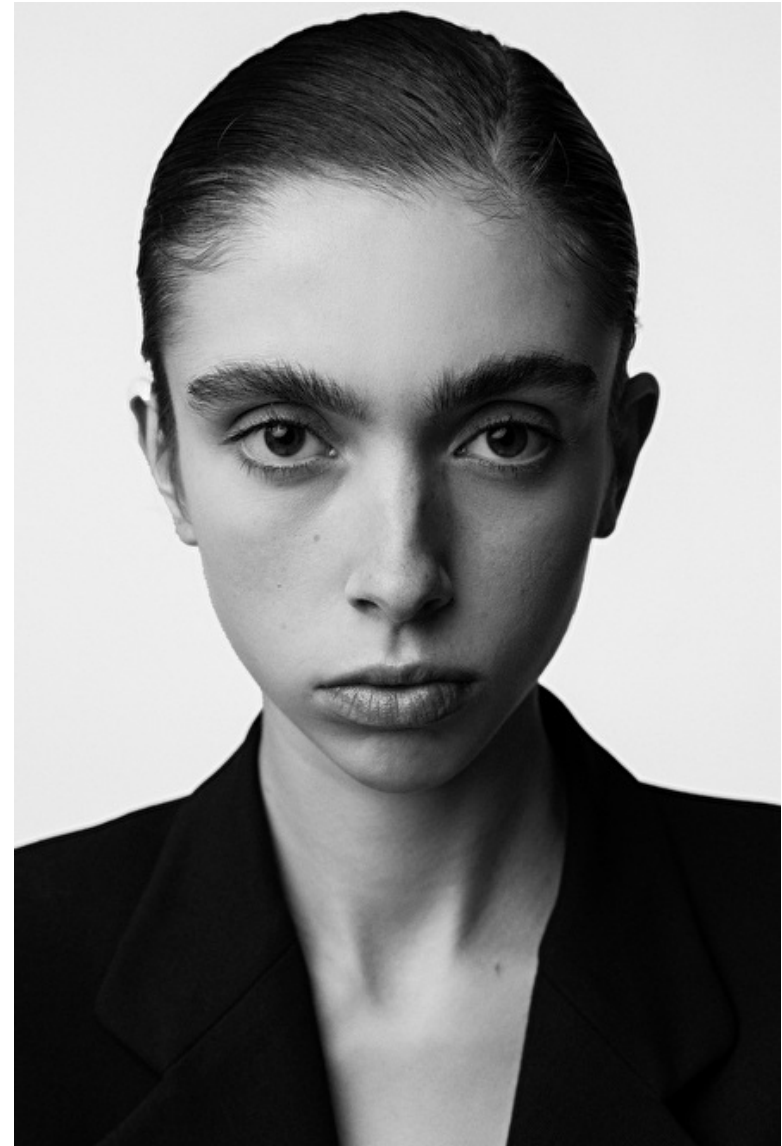

Harriet Le Busque

Height 177cm / 5' 9.5"

Bust 73cm / 28.5"

Waist 61cm / 24"

Hips 87cm / 34.5"

Shoes EU/US/UK 38.5 / 7.5 / 5

Eyes Brown

Hair Brown