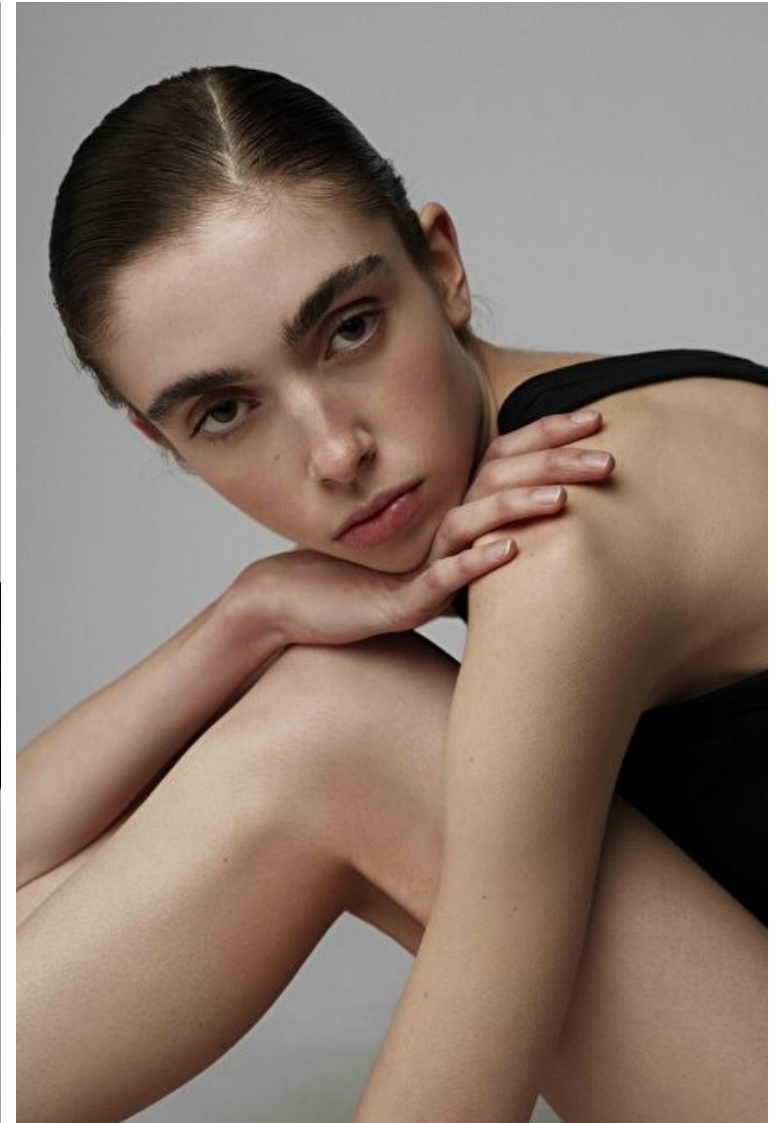

Height 177cm / 5' 9.5"

Bust 73cm / 28.5"

Waist 61cm / 24"

Hips 87cm / 34.5"

Shoes EU/US/UK 38.5 / 7.5 / 5

Eyes Brown

Hair Brown

Select