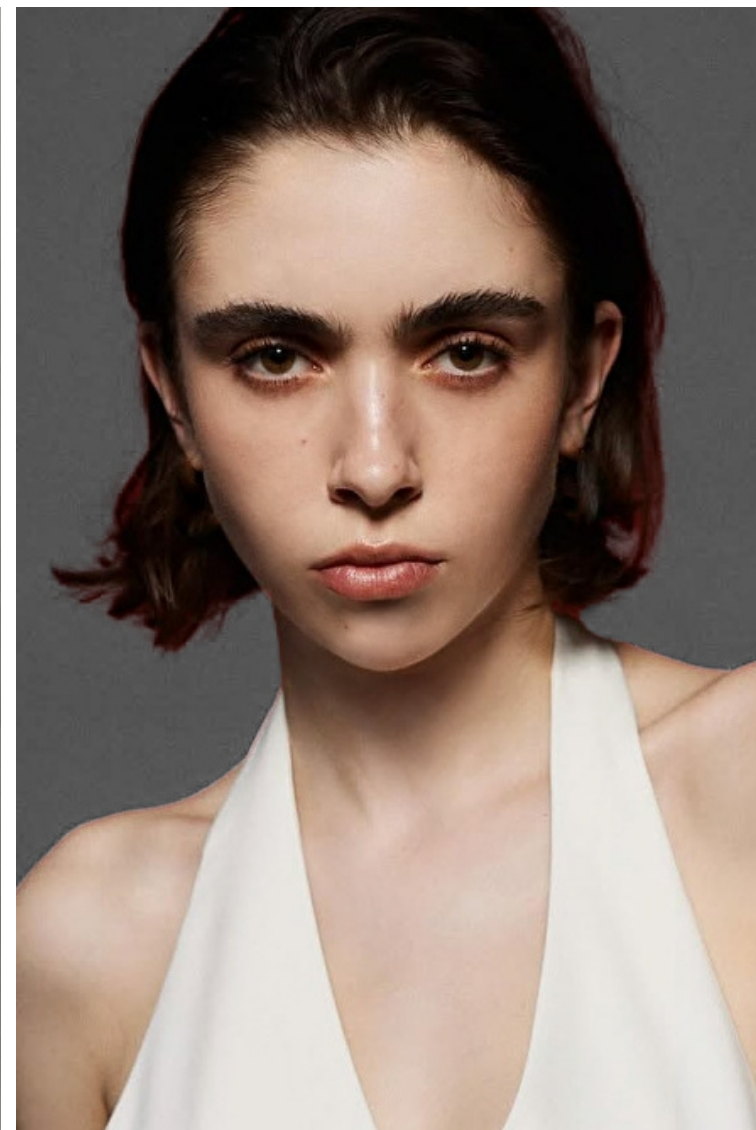

Height 177cm / 5' 9.5"

Bust 73cm / 28.5"

Waist 61cm / 24"

Hips 87cm / 34.5"

Shoes EU/US/UK 38.5 / 7.5 / 5

Eyes Brown

Hair Brown

Harriet Le Busque