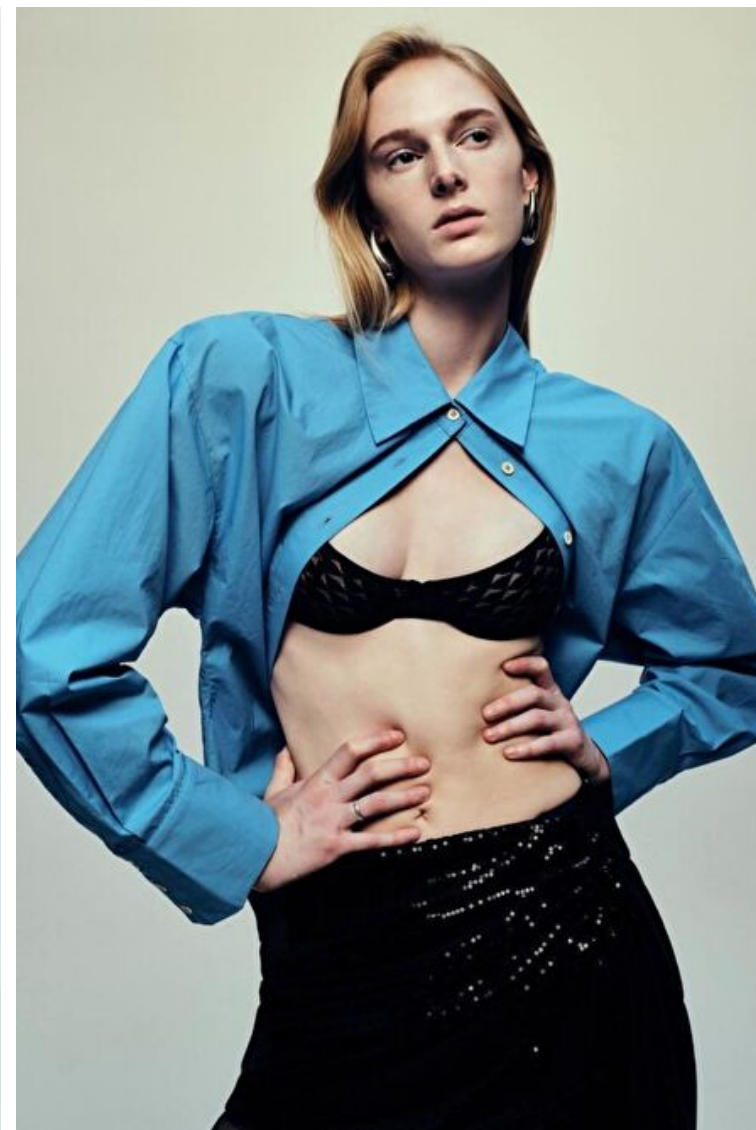

Holly Sofia Farmer

Height 179cm / 5' 10.5"

Bust 79cm / 31"

Waist 60cm / 23.5"

Hips 89cm / 35"

Shoes EU/US/UK 39 / 8 / 6

Eyes Blue

Hair Blond