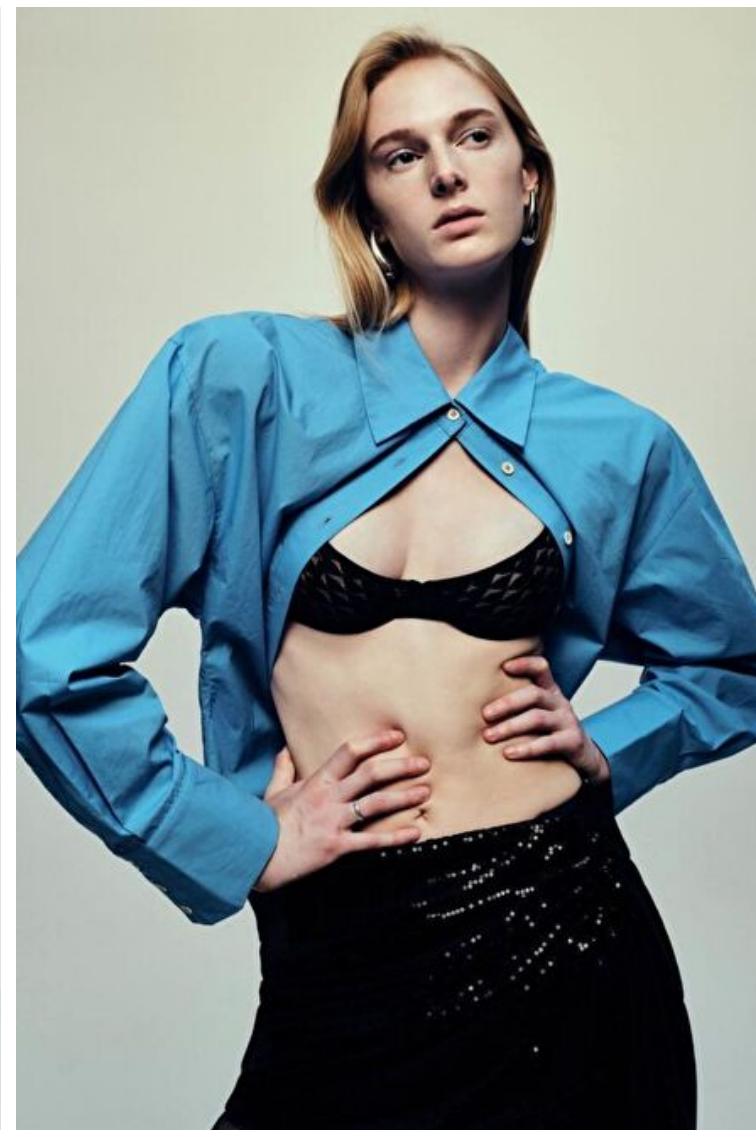

Height 179cm / 5' 10.5"

Bust 79cm / 31"

Waist 60cm / 23.5"

Hips 89cm / 35"

Shoes EU/US/UK 39 / 8 / 6

Eyes Blue

Hair Blond

Holly Sofia Farmer