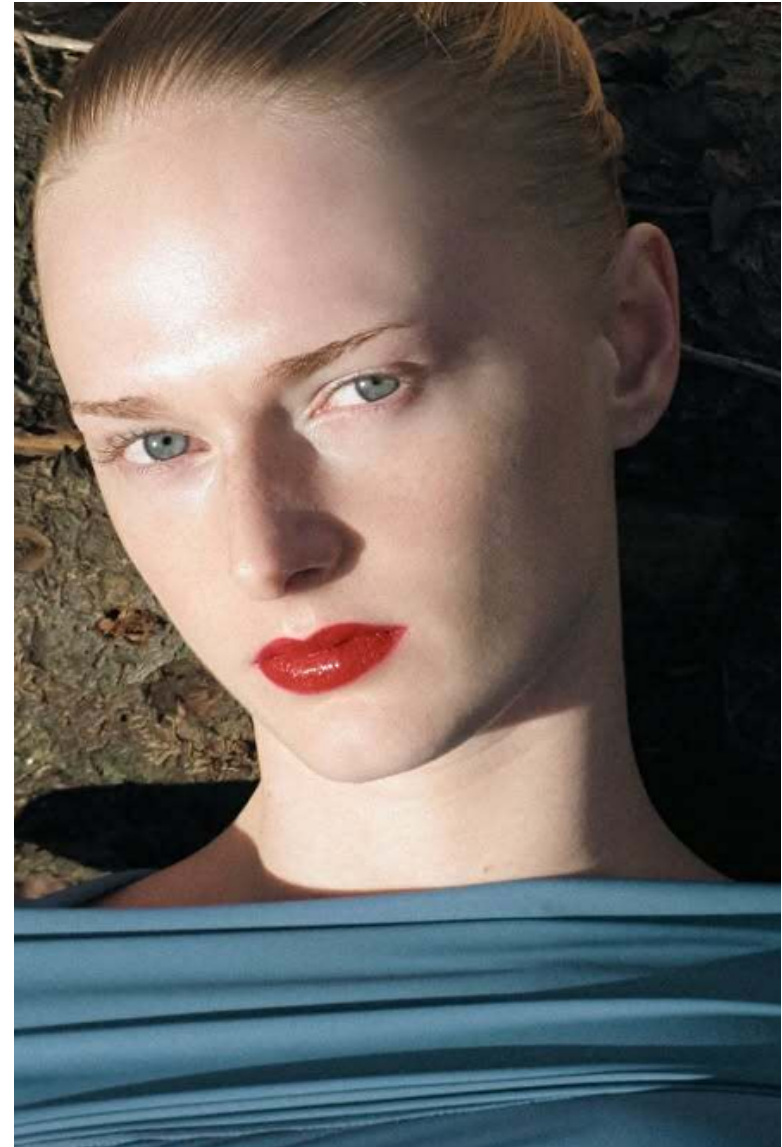

Holly Sofia Farmer

Height 179cm / 5' 10.5"

Bust 79cm / 31"

Waist 60cm / 23.5"

Hips 89cm / 35"

Shoes EU/US/UK 39 / 8 / 6

Eyes Blue

Hair Blond