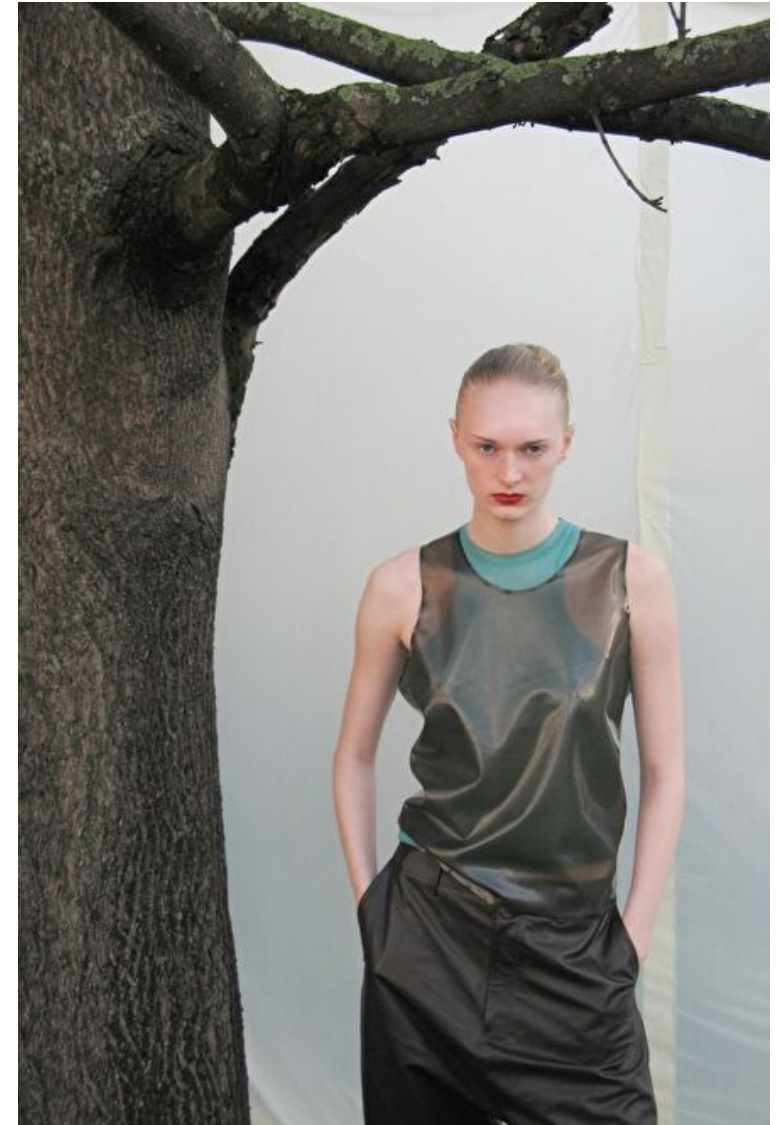

Height 179cm / 5' 10.5"

Bust 79cm / 31"

Waist 60cm / 23.5"

Hips 89cm / 35"

Shoes EU/US/UK 39 / 8 / 6

Eyes Blue

Hair Blond

Holly Sofia Farmer