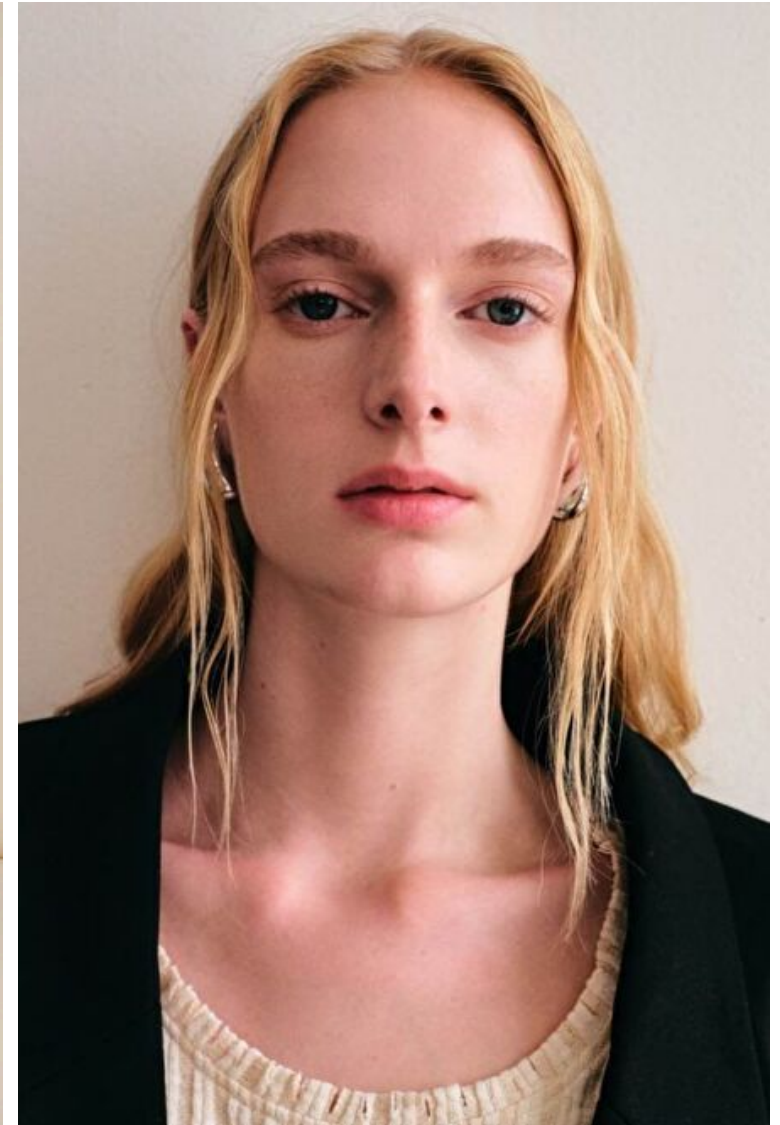

Holly Sofia Farmer

Height 179cm / 5' 10.5"

Bust 79cm / 31"

Waist 60cm / 23.5"

Hips 89cm / 35"

Shoes EU/US/UK 39 / 8 / 6

Eyes Blue

Hair Blond