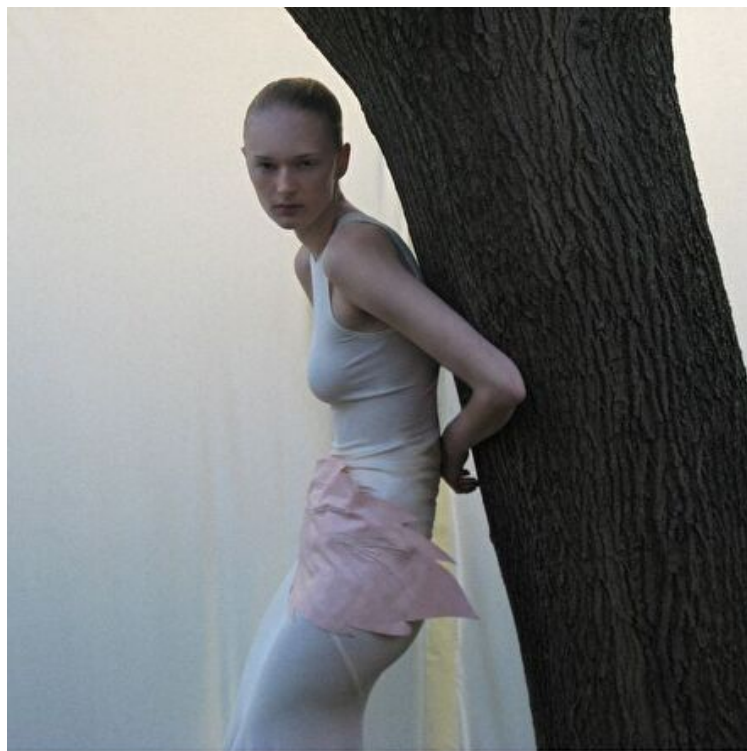

Height 179cm / 5' 10.5"

Bust 79cm / 31"

Waist 60cm / 23.5"

Hips 89cm / 35"

Shoes EU/US/UK 39 / 8 / 6

Eyes Blue

Hair Blond

Holly Sofia Farmer