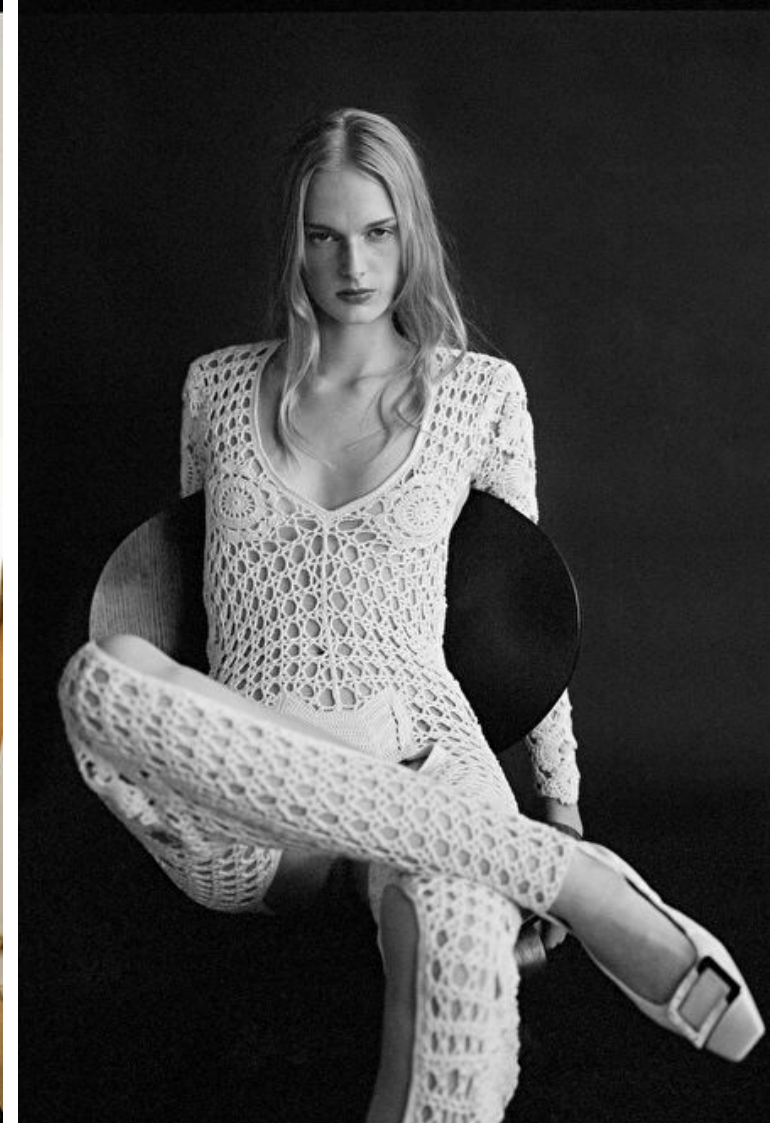

Holly Sofia Farmer

Height 179cm / 5' 10.5"

Bust 79cm / 31"

Waist 60cm / 23.5"

Hips 89cm / 35"

Shoes EU/US/UK 39 / 8 / 6

Eyes Blue

Hair Blond